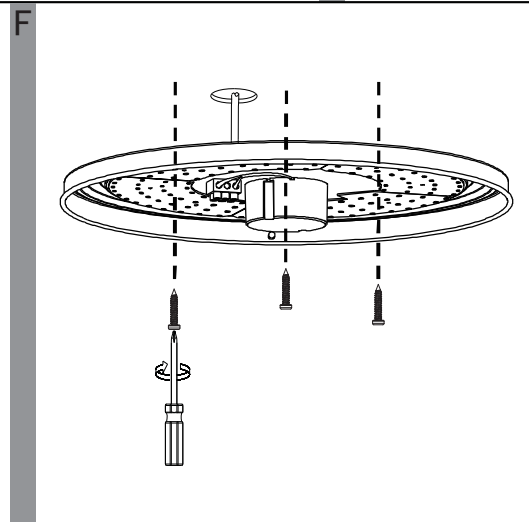

# EGLO LED Ceiling Lamp

Art.-Nr.: 95971/95972

**J**

	Higher Kevin	Higher lumen
Lower lumen	[*] [OFF]	OFF
Lower Kevin	[+] [ON]	ON
10% of the lumen	[10%] [25%] [50%] [100%]	100% of the lumen
25% of the lumen	[10%] [25%] [50%] [100%]	3S constant pushing for memory current temperature
Bulb	[D1]	50% of the lumen
Candle	[D2]	3S constant pushing for memory current temperature
Snowflake	[RESET]	Back to original set
		Sun