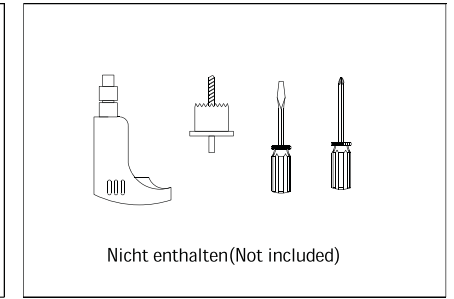

# EGLO LED Ceiling Lamp

Art.-Nr.: 95971/95972

**J**

	Higher Kevin	Higher lumen
Lower lumen	[*] [OFF]	OFF
Lower Kevin	[+] [ON]	ON
10% of the lumen	[10%] [25%] [50%] [100%]	100% of the lumen
25% of the lumen	[10%] [25%] [50%] [100%]	3S constant pushing for memory current temperature
Bulb	[D1]	50% of the lumen
Candle	[D2]	3S constant pushing for memory current temperature
Snowflake	[RESET]	Back to original set
		Sun