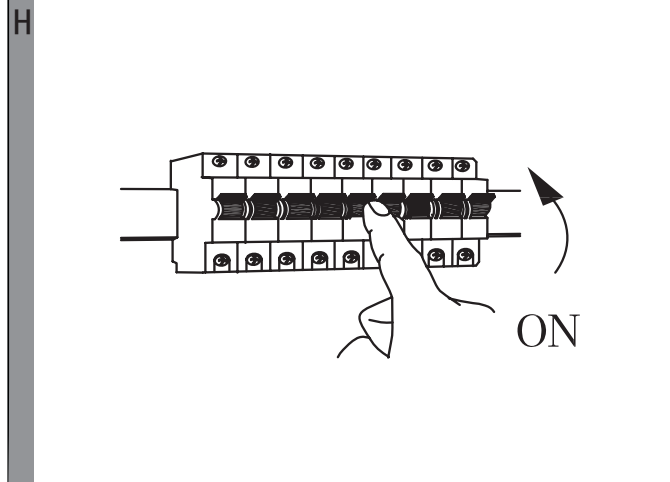

# EGLO LED Ceiling Lamp

Art.-Nr.: 95971/95972

**J**

	Higher Kevin	Higher lumen
Lower lumen	[*] [OFF]	OFF
Lower Kevin	[+] [ON]	ON
10% of the lumen	[10%] [25%] [50%] [100%]	100% of the lumen
25% of the lumen	[10%] [25%] [50%] [100%]	3S constant pushing for memory current temperature
Bulb	[D1]	50% of the lumen
Candle	[D2]	3S constant pushing for memory current temperature
Snowflake	[RESET]	Back to original set
		Sun