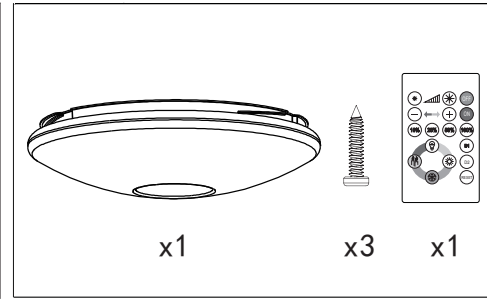

# EGLO LED Ceiling Lamp

Art.-Nr.: 95971/95972

**J**

	Higher Kevin	Higher lumen
Lower lumen	[*] [OFF]	OFF
Lower Kevin	[+] [ON]	ON
10% of the lumen	[10%] [25%] [50%] [100%]	100% of the lumen
25% of the lumen	[10%] [25%] [50%] [100%]	3S constant pushing for memory current temperature
Bulb	[D1]	50% of the lumen
Candle	[D2]	3S constant pushing for memory current temperature
Snowflake	[RESET]	Back to original set
		Sun