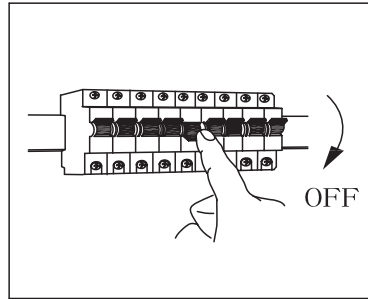

# EGLO LED Ceiling Lamp

Art.-Nr.: 95971/95972

**J**

	Higher Kevin	Higher lumen
Lower lumen	[*] [OFF]	OFF
Lower Kevin	[+] [ON]	ON
10% of the lumen	[10%] [25%] [50%] [100%]	100% of the lumen
25% of the lumen	[10%] [25%] [50%] [100%]	3S constant pushing for memory current temperature
Bulb	[D1]	50% of the lumen
Candle	[D2]	3S constant pushing for memory current temperature
Snowflake	[RESET]	Back to original set
		Sun