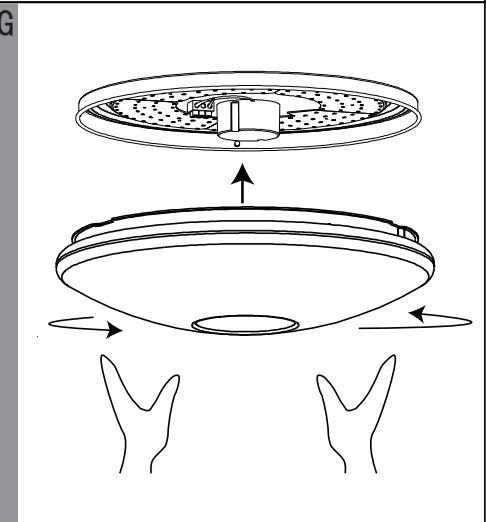

# EGLO LED Ceiling Lamp

Art.-Nr.: 95971/95972

**J**

	Higher Kevin	Higher lumen
Lower lumen	[*] [OFF]	OFF
Lower Kevin	[+] [ON]	ON
10% of the lumen	[10%] [25%] [50%] [100%]	100% of the lumen
25% of the lumen	[10%] [25%] [50%] [100%]	3S constant pushing for memory current temperature
Bulb	[D1]	50% of the lumen
Candle	[D2]	3S constant pushing for memory current temperature
Snowflake	[RESET]	Back to original set
		Sun