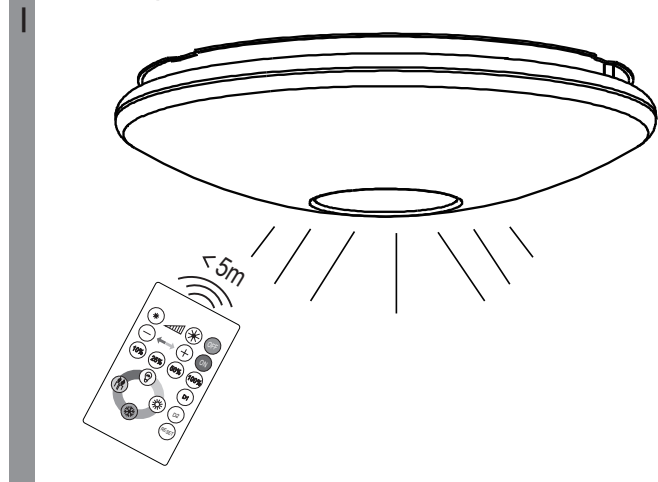

# EGLO LED Ceiling Lamp

Art.-Nr.: 95971/95972

**J**

	Higher Kevin	Higher lumen
Lower lumen	[*] [OFF]	OFF
Lower Kevin	[+] [ON]	ON
10% of the lumen	[10%] [25%] [50%] [100%]	100% of the lumen
25% of the lumen	[10%] [25%] [50%] [100%]	3S constant pushing for memory current temperature
Bulb	[D1]	50% of the lumen
Candle	[D2]	3S constant pushing for memory current temperature
Snowflake	[RESET]	Back to original set
		Sun