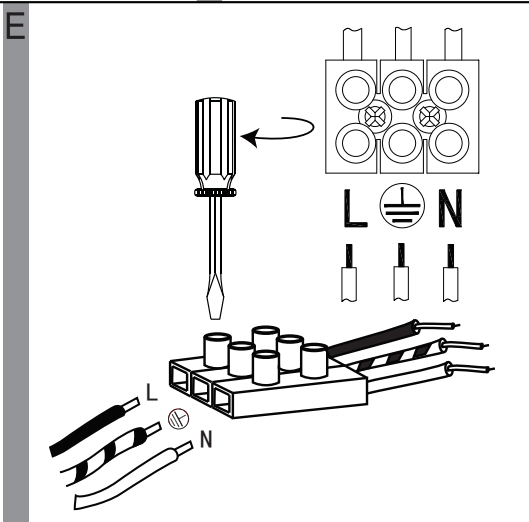

# EGLO LED Ceiling Lamp

Art.-Nr.: 95971/95972

**J**

	Higher Kevin	Higher lumen
Lower lumen	[*] [OFF]	OFF
Lower Kevin	[+] [ON]	ON
10% of the lumen	[10%] [25%] [50%] [100%]	100% of the lumen
25% of the lumen	[10%] [25%] [50%] [100%]	3S constant pushing for memory current temperature
Bulb	[D1]	50% of the lumen
Candle	[D2]	3S constant pushing for memory current temperature
Snowflake	[RESET]	Back to original set
		Sun