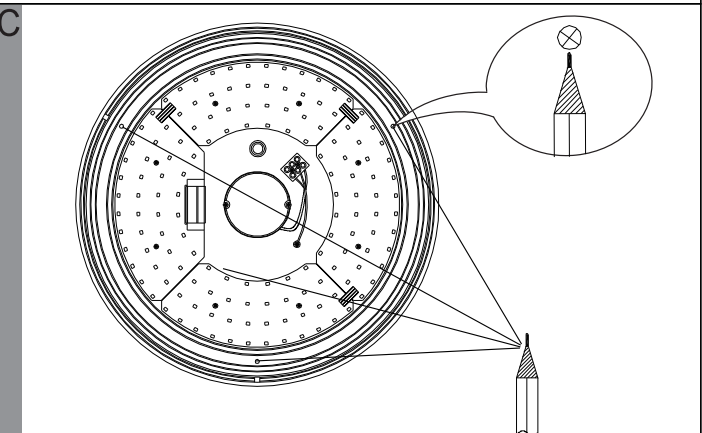

# EGLO LED Ceiling Lamp

Art.-Nr.: 95971/95972

**J**

	Higher Kevin	Higher lumen
Lower lumen	[*] [OFF]	OFF
Lower Kevin	[+] [ON]	ON
10% of the lumen	[10%] [25%] [50%] [100%]	100% of the lumen
25% of the lumen	[10%] [25%] [50%] [100%]	3S constant pushing for memory current temperature
Bulb	[D1]	50% of the lumen
Candle	[D2]	3S constant pushing for memory current temperature
Snowflake	[RESET]	Back to original set
		Sun