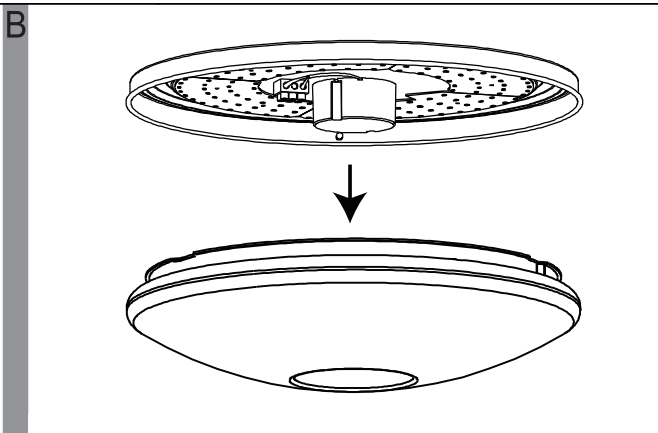

# EGLO LED Ceiling Lamp

Art.-Nr.: 95971/95972

**J**

	Higher Kevin	Higher lumen
Lower lumen	[*] [OFF]	OFF
Lower Kevin	[+] [ON]	ON
10% of the lumen	[10%] [25%] [50%] [100%]	100% of the lumen
25% of the lumen	[10%] [25%] [50%] [100%]	3S constant pushing for memory current temperature
Bulb	[D1]	50% of the lumen
Candle	[D2]	3S constant pushing for memory current temperature
Snowflake	[RESET]	Back to original set
		Sun