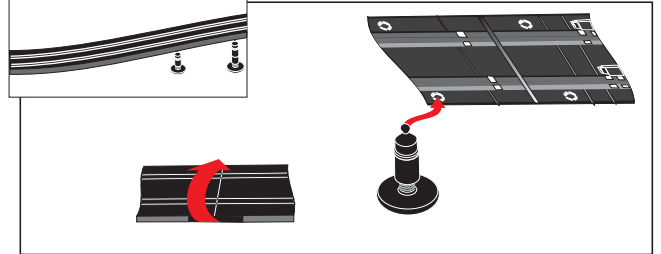

CE 14,8V == 2 x 350 mA LGAM Nürnberg GS age 6+ 0-3

**WARNING: CHOKING HAZARD - Small parts Not for children under 3 years!**