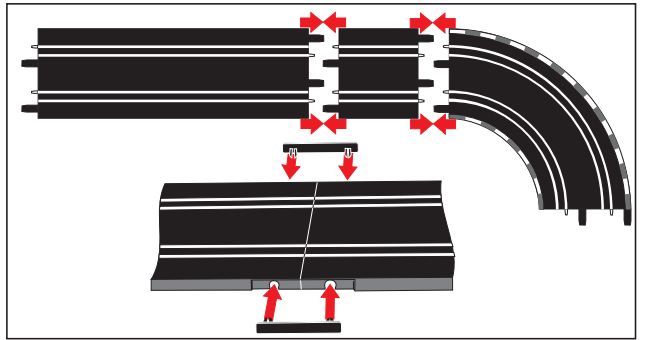

CE 14,8V == 2 x 350 mA LGAM Nürnberg GS age 6+ 0-3

**WARNING: CHOKING HAZARD - Small parts Not for children under 3 years!**