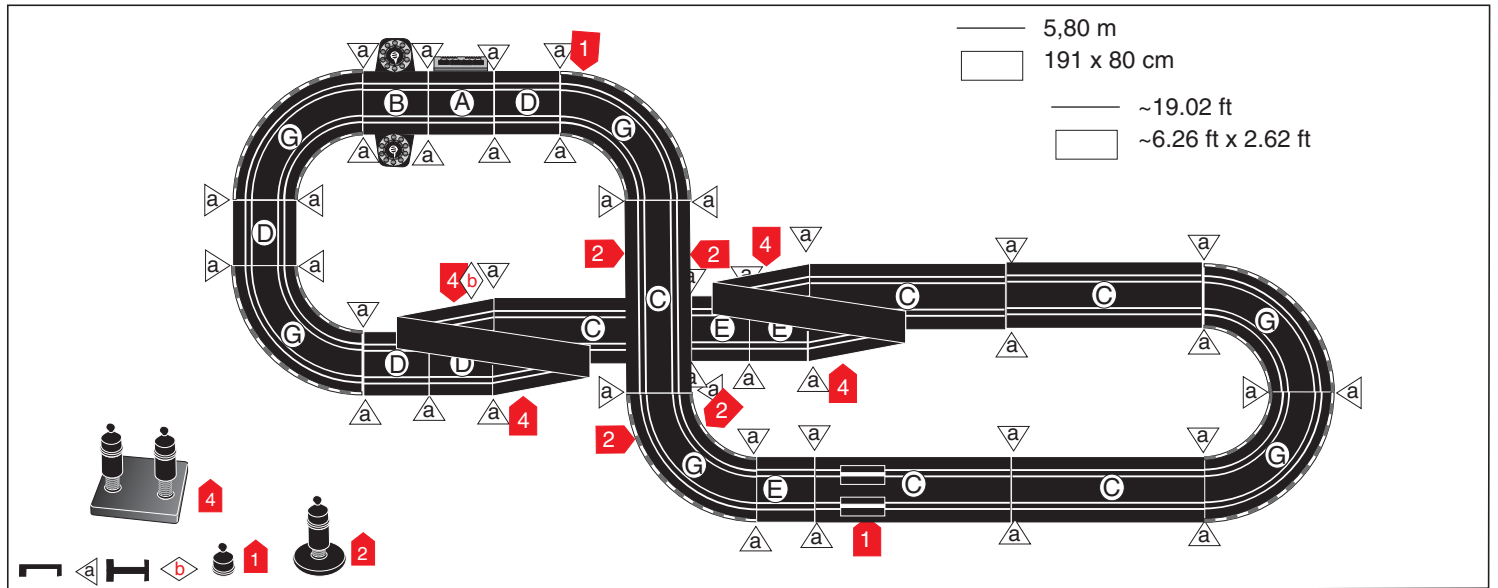

CE 14,8V == 2 x 350 mA LGAM Nürnberg GS age 6+ 0-3

**WARNING: CHOKING HAZARD - Small parts Not for children under 3 years!**