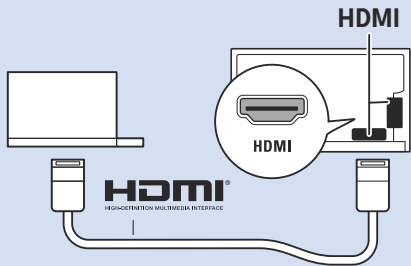

6 55"

www.philips.com/connectivityguide

Home Theatre System - HDMI ARC

Digital Audio System - OPTICAL

Headphones

MHL

Network - Wireless

Network - Wired

Computer - HDMI

USB Flash Drive

USB Hard Drive

Multimedia Player (UHD Video source)

Video Player - YPbPr, L/R

Bluetooth - Gamepad, Keyboard, Mouse

VESA (x, y)
49" (123 cm) 200x200 M6
55" (139 cm) 300x200 M6