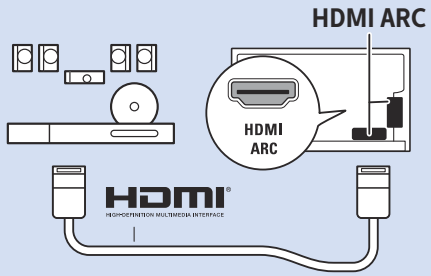

6 55"

www.philips.com/connectivityguide

Home Theatre System - HDMI ARC

Digital Audio System - OPTICAL

Headphones

MHL

Network - Wireless

Network - Wired