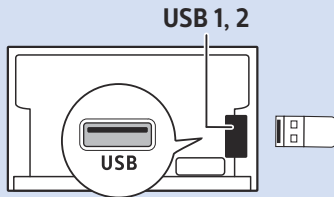

6 55"

www.philips.com/connectivityguide

Home Theatre System - HDMI ARC

Digital Audio System - OPTICAL

Headphones

MHL

Network - Wireless

Network - Wired

Computer - HDMI

USB Flash Drive

USB Hard Drive

Multimedia Player (UHD Video source)

Video Player - YPbPr, L/R

Bluetooth - Gamepad, Keyboard, Mouse

VESA (x, y)
49" (123 cm) 200x200 M6
55" (139 cm) 300x200 M6