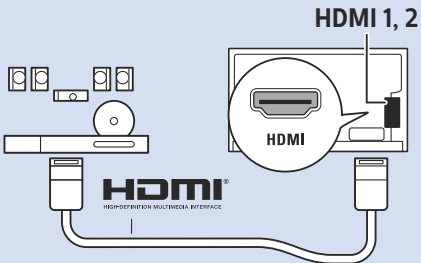

6 55"

www.philips.com/connectivityguide

Home Theatre System - HDMI ARC

Digital Audio System - OPTICAL

Headphones

MHL

Network - Wireless

Network - Wired

Computer - HDMI

USB Flash Drive

USB Hard Drive

Multimedia Player (UHD Video source)

Video Player - YPbPr, L/R

Bluetooth - Gamepad, Keyboard, Mouse

VESA (x, y)
49" (123 cm) 200x200 M6
55" (139 cm) 300x200 M6