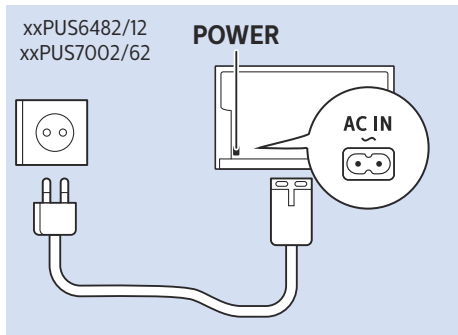

6 55"

www.philips.com/connectivityguide

Home Theatre System - HDMI ARC

Digital Audio System - OPTICAL

Headphones

MHL

Network - Wireless

Network - Wired