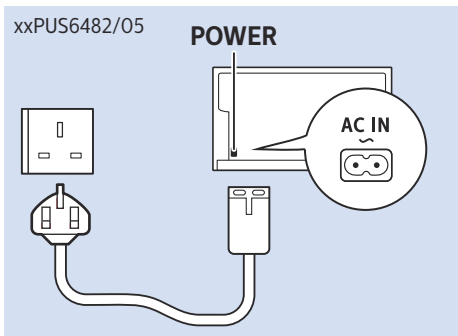

6 55"

www.philips.com/connectivityguide

Home Theatre System - HDMI ARC

Digital Audio System - OPTICAL

Headphones

MHL

Network - Wireless

Network - Wired