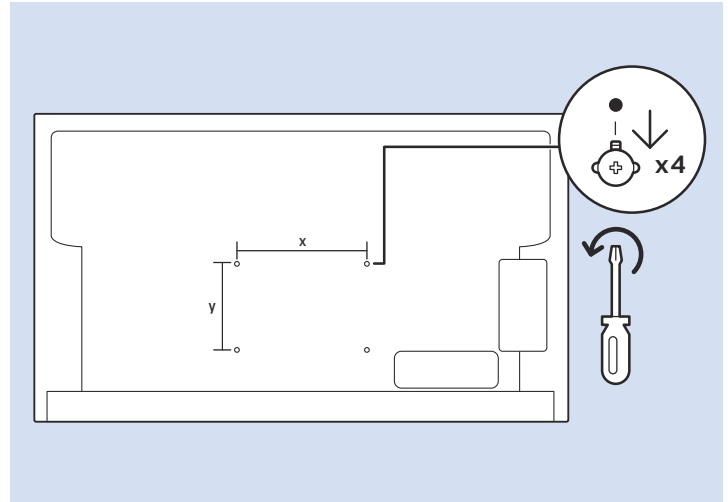

Computer - HDMI

USB Flash Drive

USB Hard Drive

Multimedia Player (UHD Video source)

Video Player - YPbPr, L/R

Bluetooth - Gamepad, Keyboard, Mouse

VESA (x, y)
49" (123 cm) 200x200 M6
55" (139 cm) 300x200 M6