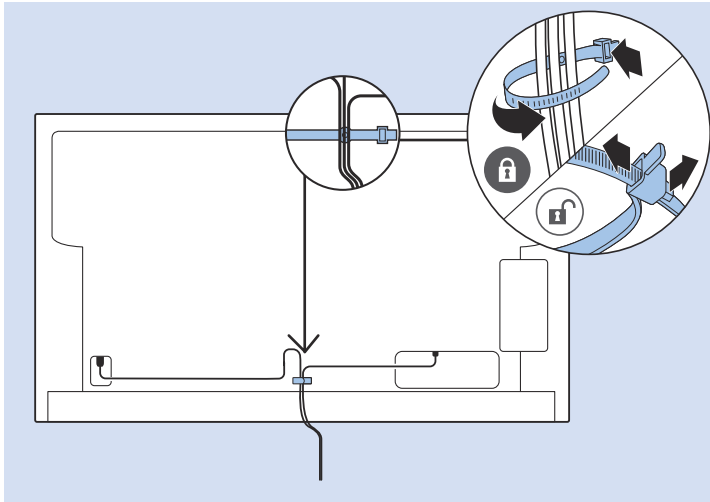

Computer - HDMI

USB Flash Drive

USB Hard Drive

Multimedia Player (UHD Video source)

Video Player - YPbPr, L/R

Bluetooth - Gamepad, Keyboard, Mouse

VESA (x, y)
49" (123 cm) 200x200 M6
55" (139 cm) 300x200 M6