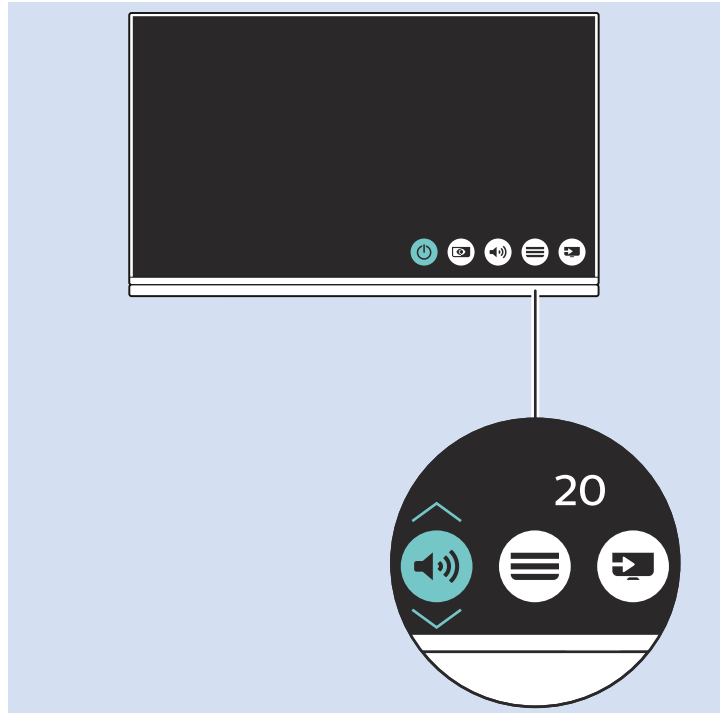

6 55"

www.philips.com/connectivityguide

Home Theatre System - HDMI ARC

Digital Audio System - OPTICAL

Headphones

MHL

Network - Wireless

Network - Wired

Computer - HDMI

USB Flash Drive

USB Hard Drive

Multimedia Player (UHD Video source)

Video Player - YPbPr, L/R

Bluetooth - Gamepad, Keyboard, Mouse

VESA (x, y)
49" (123 cm) 200x200 M6
55" (139 cm) 300x200 M6