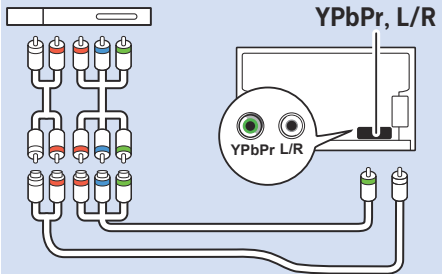

6 55"

www.philips.com/connectivityguide

Home Theatre System - HDMI ARC

Digital Audio System - OPTICAL

Headphones

MHL

Network - Wireless

Network - Wired

Computer - HDMI

USB Flash Drive

USB Hard Drive

Multimedia Player (UHD Video source)

Video Player - YPbPr, L/R

Bluetooth - Gamepad, Keyboard, Mouse

VESA (x, y)
49" (123 cm) 200x200 M6
55" (139 cm) 300x200 M6