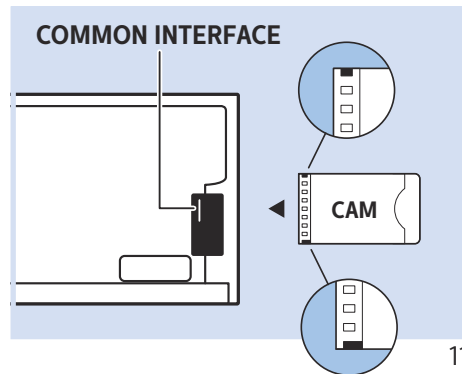

6 55"

www.philips.com/connectivityguide

Home Theatre System - HDMI ARC

Digital Audio System - OPTICAL

Headphones

MHL

Network - Wireless

Network - Wired

Computer - HDMI

USB Flash Drive

USB Hard Drive

Multimedia Player (UHD Video source)

Video Player - YPbPr, L/R

Bluetooth - Gamepad, Keyboard, Mouse

VESA (x, y)
49" (123 cm) 200x200 M6
55" (139 cm) 300x200 M6