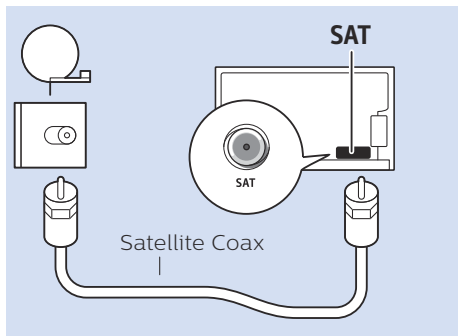

6 55"

www.philips.com/connectivityguide

Home Theatre System - HDMI ARC

Digital Audio System - OPTICAL

Headphones

MHL

Network - Wireless

Network - Wired