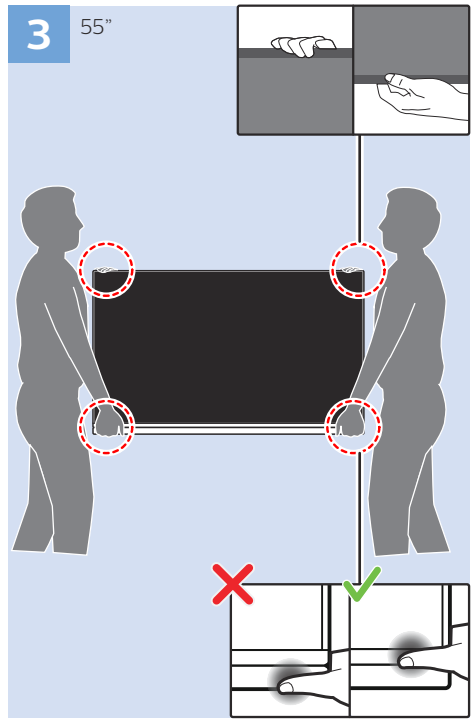

49"

6

55"

1 55"

2 55"

3 55"

4 55"

5 55"

Computer - HDMI

USB Flash Drive

USB Hard Drive

Multimedia Player (UHD Video source)

Video Player - YPbPr, L/R

Bluetooth - Gamepad, Keyboard, Mouse

VESA (x, y)
49" (123 cm) 200x200 M6
55" (139 cm) 300x200 M6