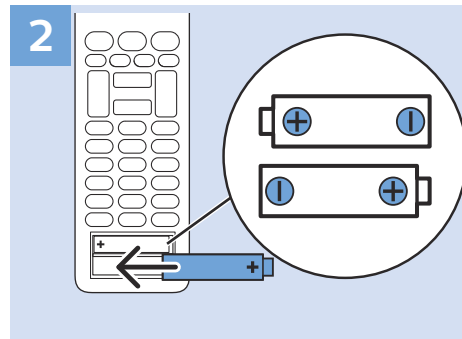

6 55"

www.philips.com/connectivityguide

Home Theatre System - HDMI ARC

Digital Audio System - OPTICAL

Headphones

MHL

Network - Wireless

Network - Wired

Computer - HDMI

USB Flash Drive

USB Hard Drive

Multimedia Player (UHD Video source)

Video Player - YPbPr, L/R

Bluetooth - Gamepad, Keyboard, Mouse

VESA (x, y)
49" (123 cm) 200x200 M6
55" (139 cm) 300x200 M6