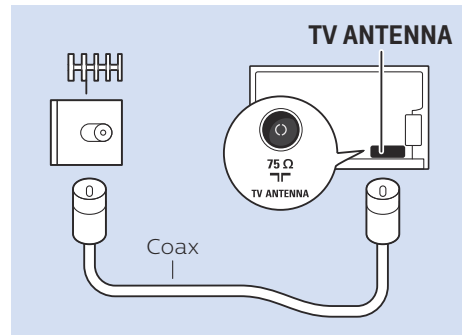

6 55"

www.philips.com/connectivityguide

Home Theatre System - HDMI ARC

Digital Audio System - OPTICAL

Headphones

MHL

Network - Wireless

Network - Wired