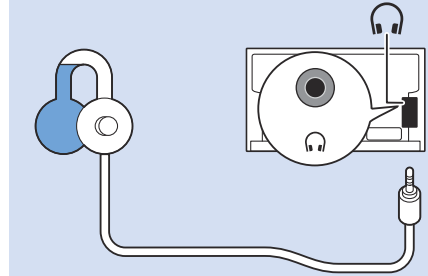

6 55"

www.philips.com/connectivityguide

Home Theatre System - HDMI ARC

Digital Audio System - OPTICAL

Headphones

MHL

Network - Wireless

Network - Wired

Computer - HDMI

USB Flash Drive

USB Hard Drive

Multimedia Player (UHD Video source)

Video Player - YPbPr, L/R

Bluetooth - Gamepad, Keyboard, Mouse

VESA (x, y)
49" (123 cm) 200x200 M6
55" (139 cm) 300x200 M6