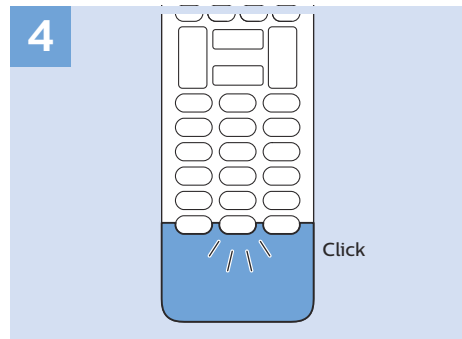

6 55"

www.philips.com/connectivityguide

Home Theatre System - HDMI ARC

Digital Audio System - OPTICAL

Headphones

MHL

Network - Wireless

Network - Wired

Computer - HDMI

USB Flash Drive

USB Hard Drive

Multimedia Player (UHD Video source)

Video Player - YPbPr, L/R

Bluetooth - Gamepad, Keyboard, Mouse

VESA (x, y)
49" (123 cm) 200x200 M6
55" (139 cm) 300x200 M6