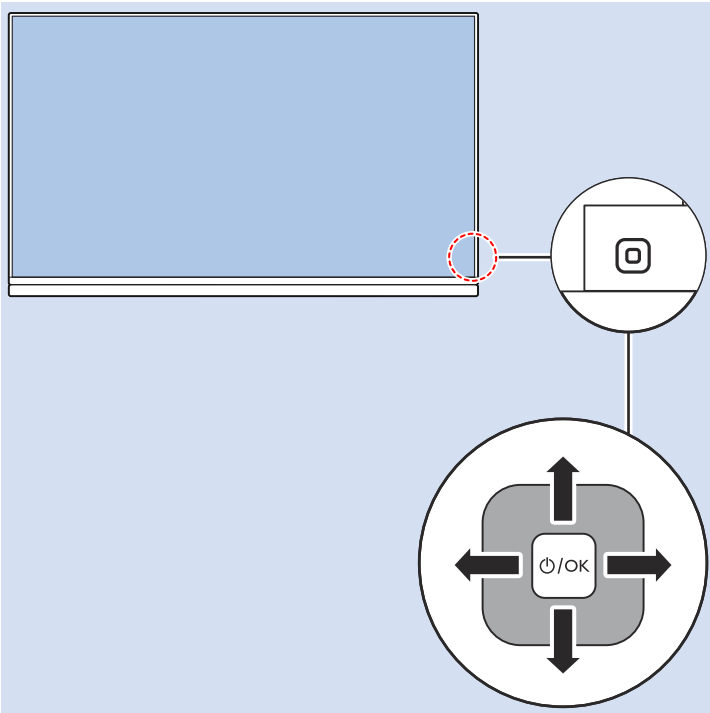

6 55"

www.philips.com/connectivityguide

Home Theatre System - HDMI ARC

Digital Audio System - OPTICAL

Headphones

MHL

Network - Wireless

Network - Wired

Computer - HDMI

USB Flash Drive

USB Hard Drive

Multimedia Player (UHD Video source)

Video Player - YPbPr, L/R

Bluetooth - Gamepad, Keyboard, Mouse

VESA (x, y)
49" (123 cm) 200x200 M6
55" (139 cm) 300x200 M6