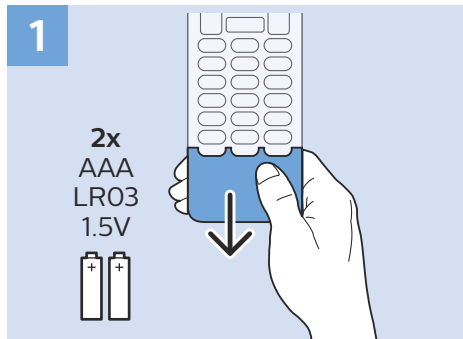

Computer - HDMI

USB Flash Drive

USB Hard Drive

Multimedia Player (UHD Video source)

Video Player - YPbPr, L/R

Bluetooth - Gamepad, Keyboard, Mouse

VESA (x, y)
49" (123 cm) 200x200 M6
55" (139 cm) 300x200 M6