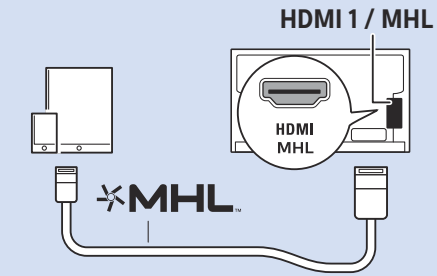

6 55"

www.philips.com/connectivityguide

Home Theatre System - HDMI ARC

Digital Audio System - OPTICAL

Headphones

MHL

Network - Wireless

Network - Wired

Computer - HDMI

USB Flash Drive

USB Hard Drive

Multimedia Player (UHD Video source)

Video Player - YPbPr, L/R

Bluetooth - Gamepad, Keyboard, Mouse

VESA (x, y)
49" (123 cm) 200x200 M6
55" (139 cm) 300x200 M6