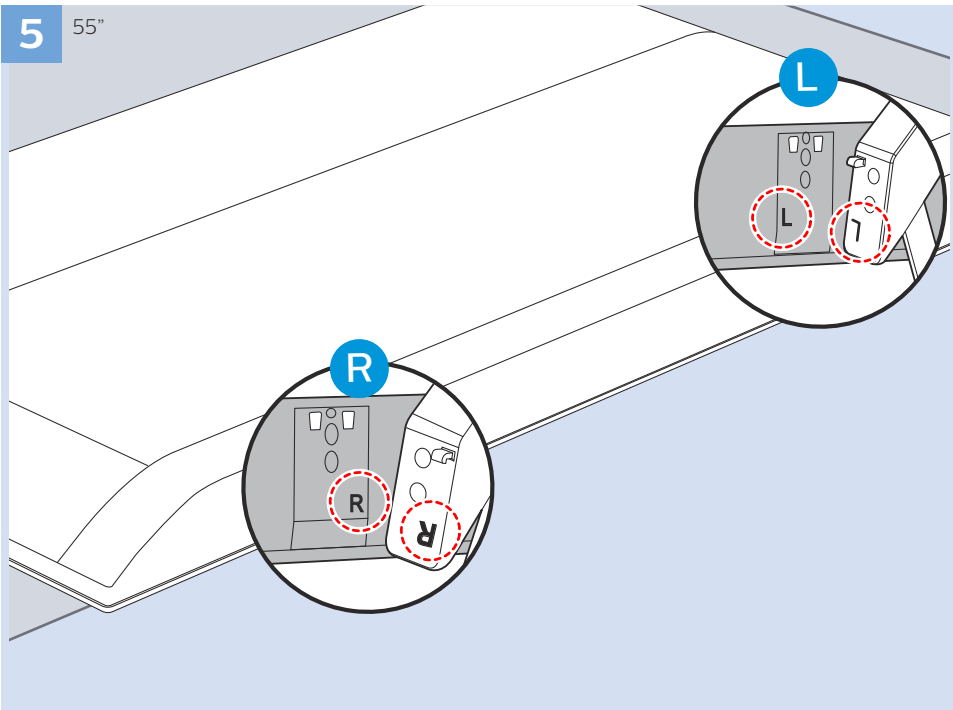

49"

6

55"

1 55"

2 55"

3 55"

4 55"

5 55"

Computer - HDMI

USB Flash Drive

USB Hard Drive

Multimedia Player (UHD Video source)

Video Player - YPbPr, L/R

Bluetooth - Gamepad, Keyboard, Mouse

VESA (x, y)
49" (123 cm) 200x200 M6
55" (139 cm) 300x200 M6