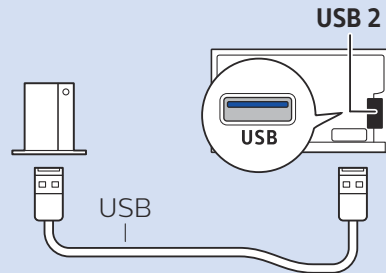

6 55"

www.philips.com/connectivityguide

Home Theatre System - HDMI ARC

Digital Audio System - OPTICAL

Headphones

MHL

Network - Wireless

Network - Wired

Computer - HDMI

USB Flash Drive

USB Hard Drive

Multimedia Player (UHD Video source)

Video Player - YPbPr, L/R

Bluetooth - Gamepad, Keyboard, Mouse

VESA (x, y)
49" (123 cm) 200x200 M6
55" (139 cm) 300x200 M6