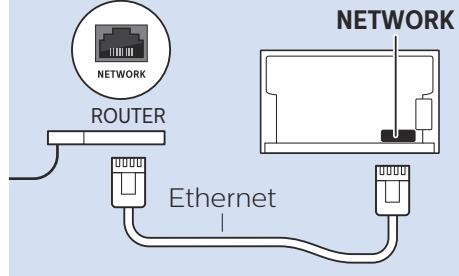

6 55"

www.philips.com/connectivityguide

Home Theatre System - HDMI ARC

Digital Audio System - OPTICAL

Headphones

MHL

Network - Wireless

Network - Wired