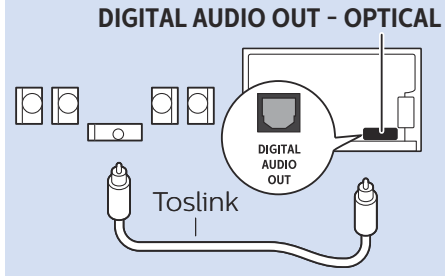

6 55"

www.philips.com/connectivityguide

Home Theatre System - HDMI ARC

Digital Audio System - OPTICAL

Headphones

MHL

Network - Wireless

Network - Wired

Computer - HDMI

USB Flash Drive

USB Hard Drive

Multimedia Player (UHD Video source)

Video Player - YPbPr, L/R

Bluetooth - Gamepad, Keyboard, Mouse

VESA (x, y)
49" (123 cm) 200x200 M6
55" (139 cm) 300x200 M6