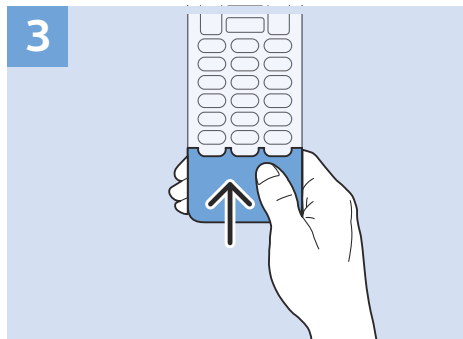

Computer - HDMI

USB Flash Drive

USB Hard Drive

Multimedia Player (UHD Video source)

Video Player - YPbPr, L/R

Bluetooth - Gamepad, Keyboard, Mouse

VESA (x, y)
49" (123 cm) 200x200 M6
55" (139 cm) 300x200 M6