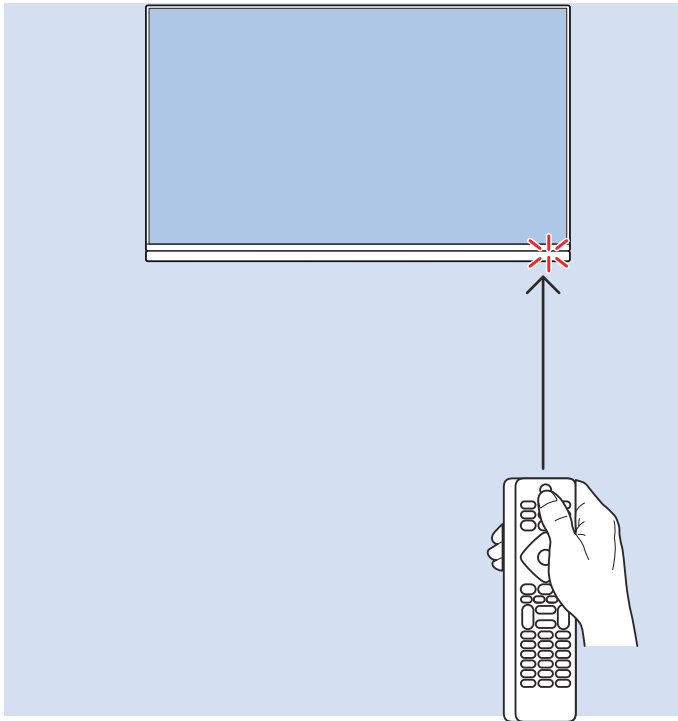

6 55"

www.philips.com/connectivityguide

Home Theatre System - HDMI ARC

Digital Audio System - OPTICAL

Headphones

MHL

Network - Wireless

Network - Wired

Computer - HDMI

USB Flash Drive

USB Hard Drive

Multimedia Player (UHD Video source)

Video Player - YPbPr, L/R

Bluetooth - Gamepad, Keyboard, Mouse

VESA (x, y)
49" (123 cm) 200x200 M6
55" (139 cm) 300x200 M6