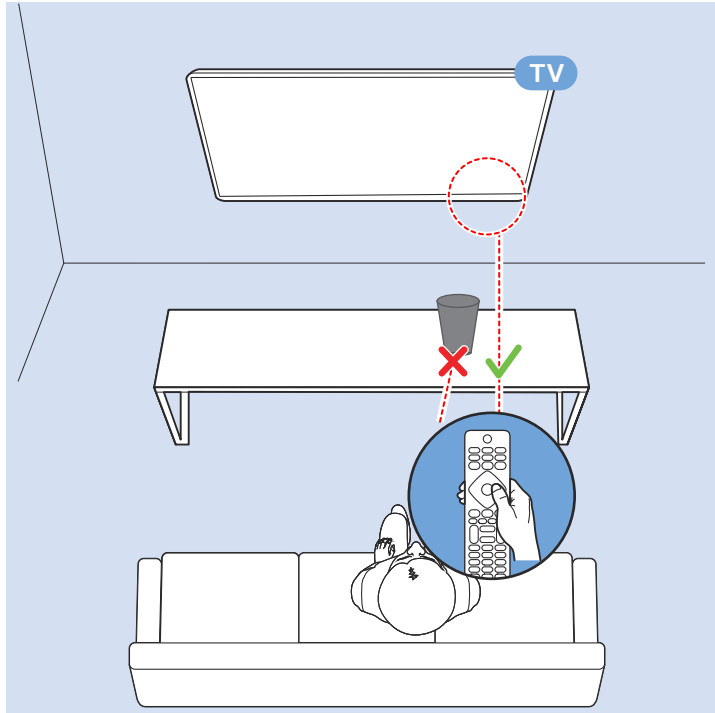

Computer - HDMI

USB Flash Drive

USB Hard Drive

Multimedia Player (UHD Video source)

Video Player - YPbPr, L/R

Bluetooth - Gamepad, Keyboard, Mouse

VESA (x, y)
49" (123 cm) 200x200 M6
55" (139 cm) 300x200 M6