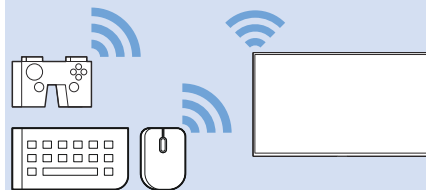

6 55"

www.philips.com/connectivityguide

Home Theatre System - HDMI ARC

Digital Audio System - OPTICAL

Headphones

MHL

Network - Wireless

Network - Wired

Computer - HDMI

USB Flash Drive

USB Hard Drive

Multimedia Player (UHD Video source)

Video Player - YPbPr, L/R

Bluetooth - Gamepad, Keyboard, Mouse

VESA (x, y)
49" (123 cm) 200x200 M6
55" (139 cm) 300x200 M6