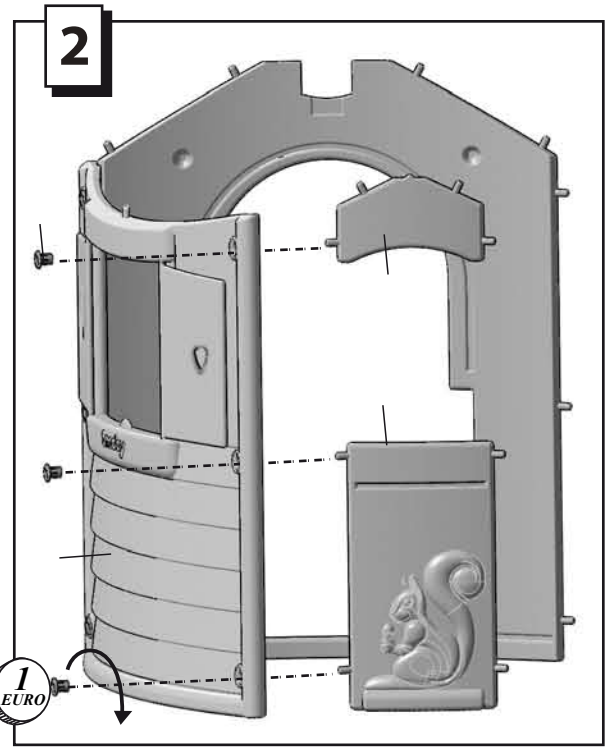

UK only

If you need any assistance, help or spare parts for this product, please contact the customer care manager.

SMOBY TOYS UK, Ltd
130 Aztec
Aztec West
BRISTOL, BS32 4UB
Phone: (44) 01454 629672

Smoby

p1/4 99511132/G