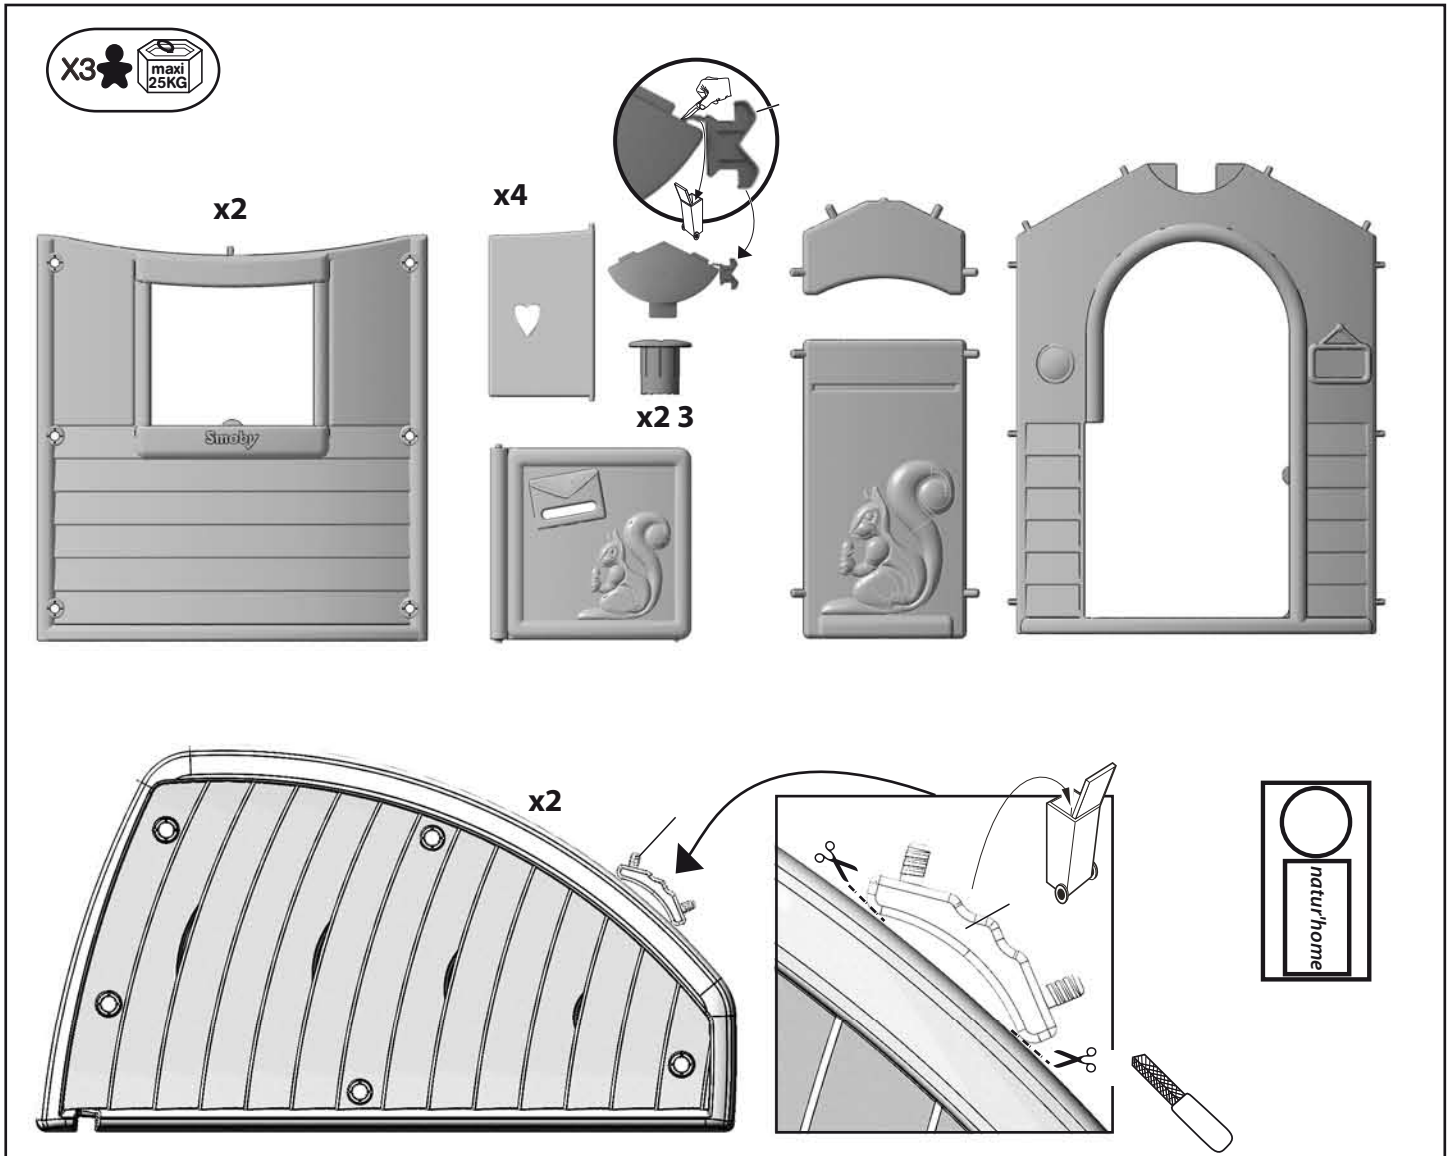

UK only

If you need any assistance, help or spare parts for this product, please contact the customer care manager.

SMOBY TOYS UK, Ltd
130 Aztec
Aztec West
BRISTOL, BS32 4UB
Phone: (44) 01454 629672

Smoby

p1/4 99511132/G