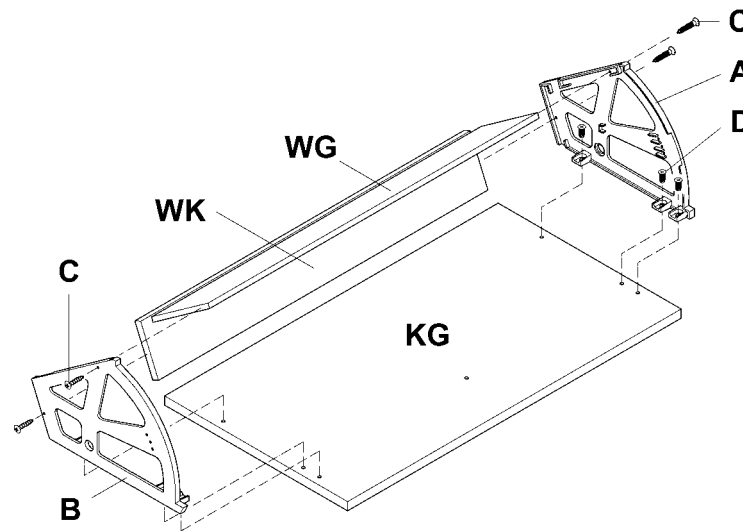

1

4020.728/729/730 DUE Schuhkappe

2x

swiss made www.blaeuer.com

4875

1 - 4

2

3