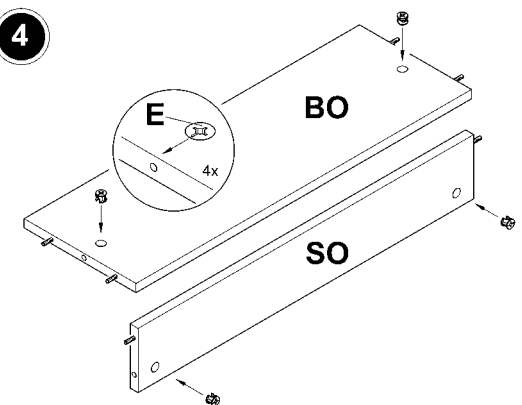

A 	B 	C 	D
2x	2x	3 x 12 16x	6 x 13 16x
E 	F 	G 	H
8x	4x	8x	4x
I 	J 	K 	L
20x	4x	4 x 25 2x	2x

Benötigtes Werkzeug
Outils nécessaires
Utensili necessari