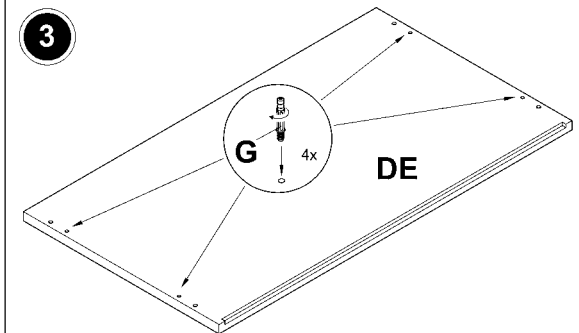

1

4020.728/729/730 DUE Schuhkappe

2x

swiss made www.blaeuer.com

4875

1 - 4

2

3