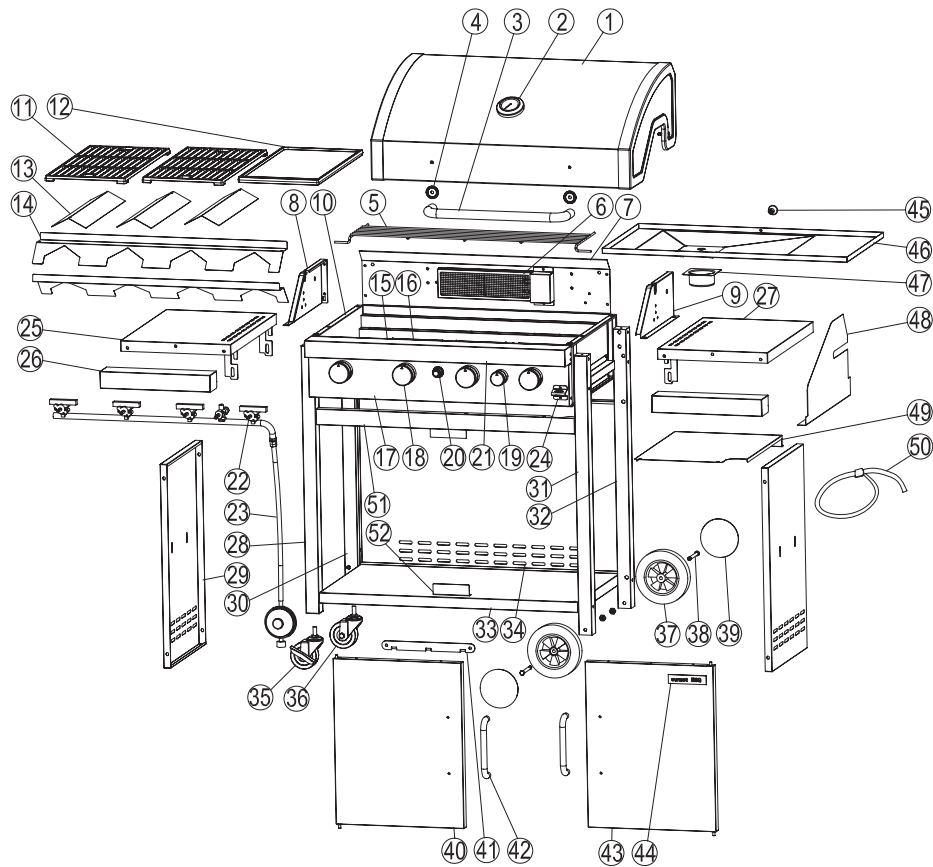

Betriebs- und Aufbauanleitung  
Instruction de service et de montage  
Istruzioni d'uso e manuale di installazione

**VENTURA**

Art-Nr./ Nr. d'art./Cod. art.:  
**75350740000**

Druck/Pression/Pressione:  
**50 mbar**

sunset **BBQ**<sup>®</sup>

1x ① 10.921.001	4x ⑮ 10.921.015	2x ⑲ 10.921.029	1x ④③ 10.921.043
1x ② 10.921.002	3x ⑯ 10.921.016	1x ⑳ 10.921.030	1x ④④ 10.921.044
1x ③ 10.921.003	1x ⑰ 10.921.017	1x ㉑ 10.921.031	1x ④⑤ 10.921.045
2x ④ 10.921.004	4x ⑱ 10.921.018	1x ㉒ 10.921.032	1x ④⑥ 10.921.046
1x ⑤ 10.921.005	1x ⑲ 10.921.019	1x ㉓ 10.921.033	1x ④⑦ 10.921.047
1x ⑥ 10.921.006	1x ⑳ 10.921.020	1x ㉔ 10.921.034	1x ④⑧ 10.921.048
1x ⑦ 10.921.007	1x ㉑ 10.921.021	1x ㉕ 10.921.035	1x ④⑨ 10.921.049
1x ⑧ 10.921.008	1x ㉒ 10.901.022	1x ㉖ 10.921.036	1x ⑤① 10.921.051
1x ⑨ 10.921.009	1x ㉓ 10.921.023	2x ㉗ 10.921.037	1x ⑤② 10.921.052
1x ⑩ 10.921.010	1x ㉔ 10.921.024	2x ㉘ 10.921.038	
2x ⑪ 10.921.011	1x ㉕ 10.921.025	2x ㉙ 10.921.039	
1x ⑫ 10.921.012	2x ㉖ 10.921.026	1x ④① 10.921.041	
3x ⑬ 10.921.013	1x ㉗ 10.921.027	2x ④② 10.921.042	
2x ⑭ 10.921.014	1x ㉘ 10.921.028		