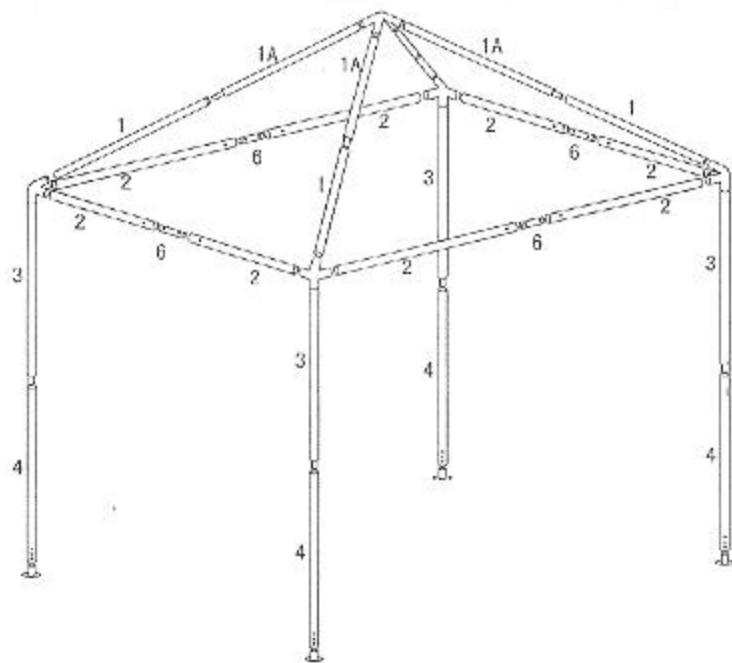

3X3M GAZEBO

Pack Contents

NUMBER	PARTS	SIZE MM	QTY
1		1080	4
1A		1080	4
2		1440	8
3		1060	4
4		1000	4
6		200	4
CENTRE CONNECTOR			1
BASE PLATE			4
STAKE			8
SIDE CORNER JOINTS			5
			4
ROPE			12
			8
			1
			1
			1