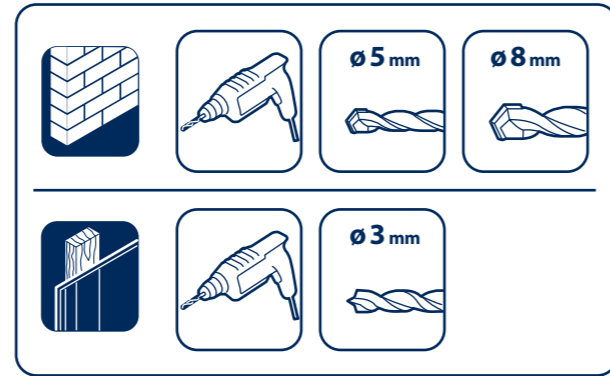

TOOLS REQUIRED NOT INCLUDED