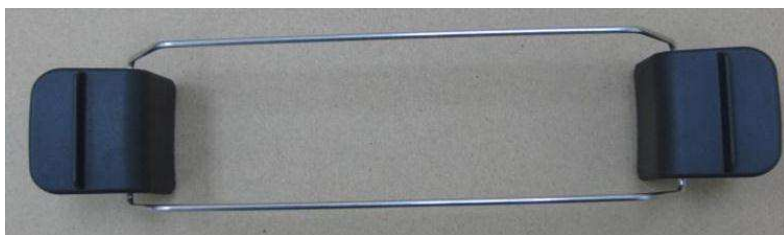

MATERIALS:

- -Top plate: stainless steel, thickness 0.3mm
- -End brackets/ Bread carrier : GI plated steel
- -Centering Grill : SUS 304 D1.2/1.5mm
- -Plastic housing/ Bottom cover/ Slide knob/ Dust cover : PP
- -Housing shell :Stainless steel SS430 (thickness :0.4 mm)
- -Cancel/Defrost/Reheat button:PC
- -Toasting knob:ABS
- -Crumbtray handle :PP
- -Crumbtray : GI steel, thickness 0.3mm
- -Bun warmer handle :PBT
- -Bun warmer Line :SUS304
- -Rubber feet: Natural rubber

DIMENSIONS

- Product Size:
  HD2628/HD2658
  (Length x Width x Height) :191 x 271 x 202 (mm)

Slot Size:

Length:	130 mm
Width:	32 mm
Width (top-plate):	34 mm
Depth:	134 mm

Colour:

BURGUNDY RED	HD2628/00,09
OLIVE GREEN	HD2628/10
METAL BRUSHED	HD2628/20
KOREA RED	HD2628/49
CHAMPAGNE	HD2628/50
GOLD	HD2628/59
TITANIUM	HD2628/80,81,82
LILAC	HD2628/90
SILVER	HD2628/20
COPPER	HD2628/70
China Red	HD2628/41

PART LIST & Parts view

Pops	12NC	Description	Remark	CRP
1	422245945373	CRUMB TRAY (BLACK)		Y
2	996510072155	BUN WARMER RACK(BLACK)	HD2628/80,81,09	Y
	996510072156	BUN WARMER RACK(BLACK) CN	HD2658/70	Y
3	996510072153	LID ASSY(BLACK) KOREA	HD2628/29,HD2628/49	Y
	996510072154	LID ASSY(BLACK) CN	HD2658/70,HD2628/59 CN version	Y

1.

3.

2.