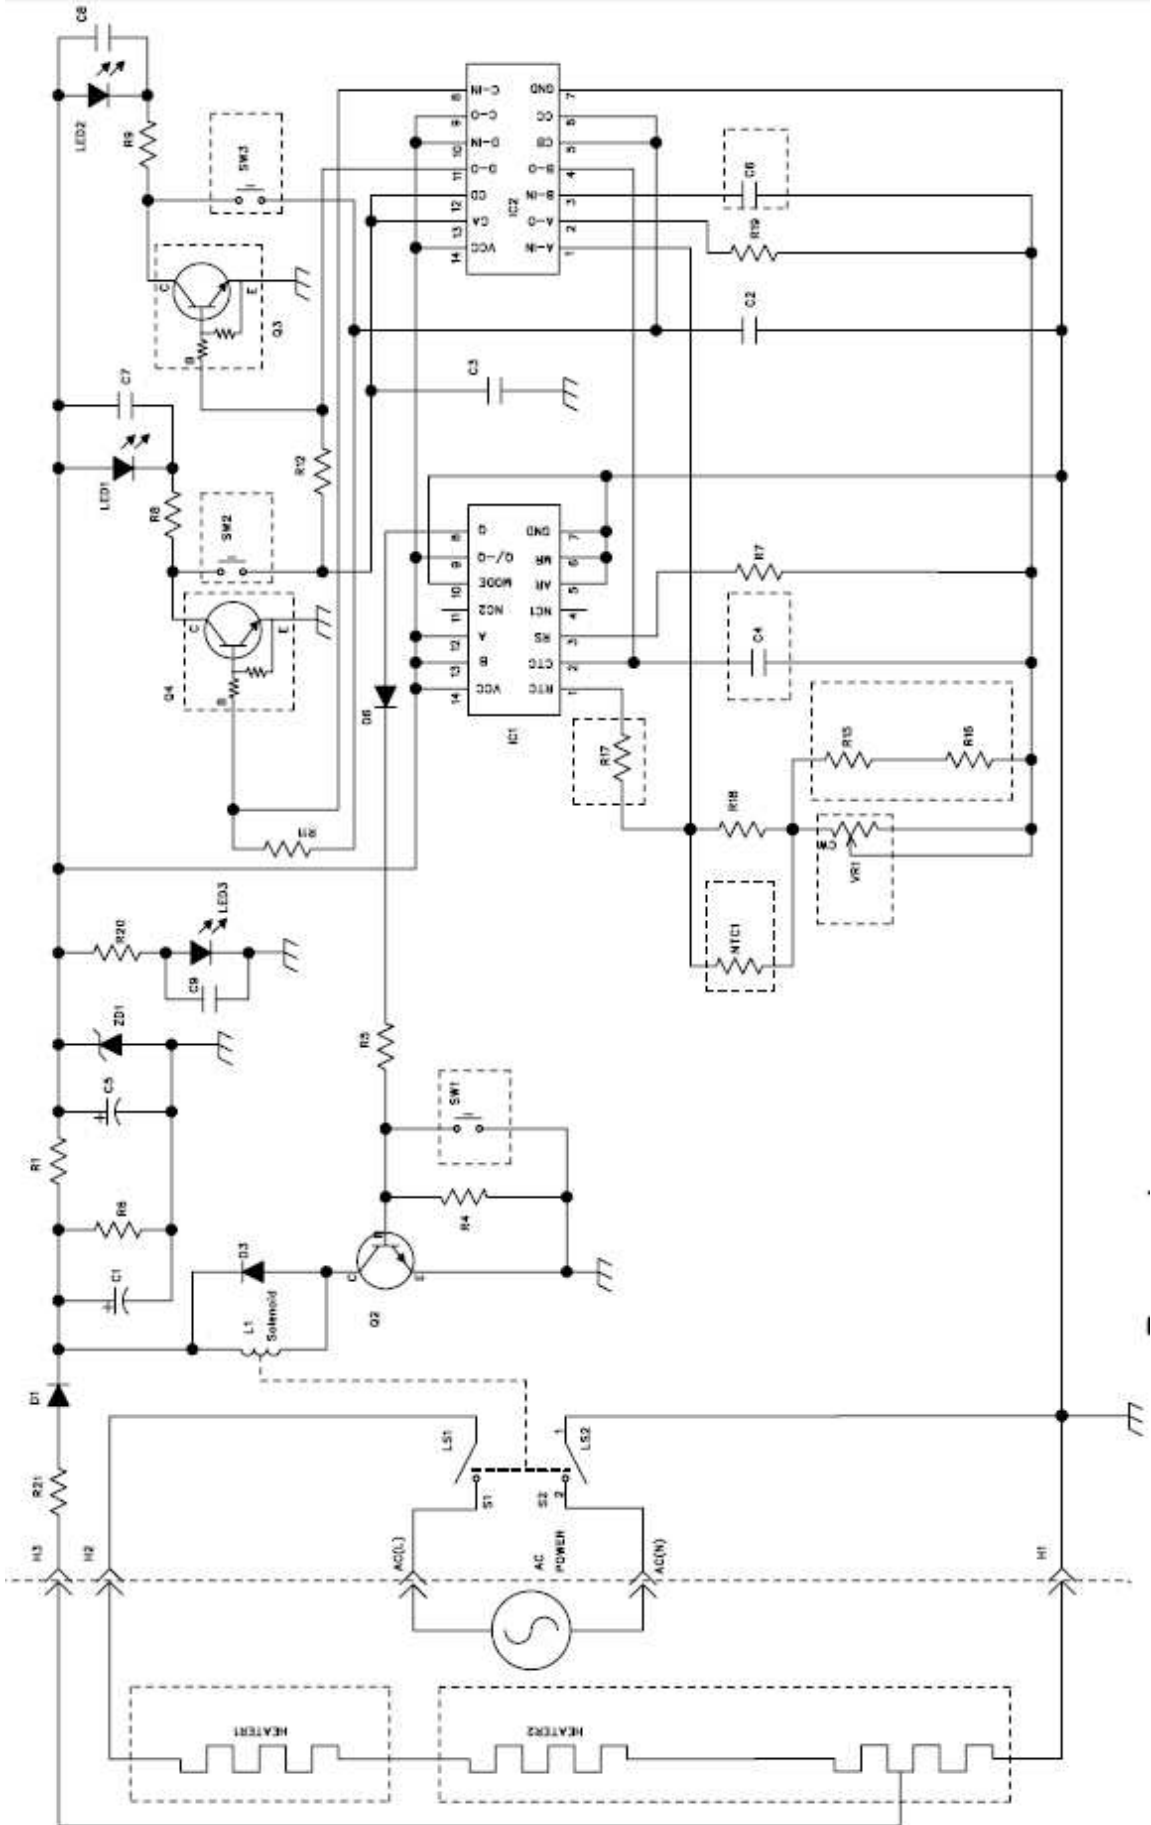

DIMENSIONS

- Product Size:
HD2628/HD2658
(Length x Width x Height) :191 x 271 x 202 (mm)
- Slot Size:

Length:	130 mm
Width:	32 mm
Width (top-plate):	34 mm
Depth:	134 mm
- Colour:

BURGUNDY RED	HD2628/00,09
OLIVE GREEN	HD2628/10
METAL BRUSHED	HD2628/20
KOREA RED	HD2628/49
CHAMPAGNE	HD2628/50
GOLD	HD2628/59
TITANIUM	HD2628/80,81,82
LILAC	HD2628/90
SILVER	HD2628/20
COPPER	HD2628/70
China Red	HD2628/41

1.

3.

2.

Circuit Diagram

HD2628
HD2658

Revision list

HD2628

HD2658