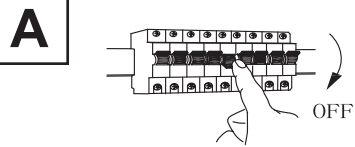

EGLO

32815/32817

H

OFF ON	OFF ON
	20%
	100%
	3000K → 6500K
	3000K → 6500K
10% 25% 50% 100% 	
	3000K 6500K
D1 D2	hold (D1) 3 sec → memorize settings → press (D1) (D2) → set memorize settings
RESET	hold (RESET) 3sec →