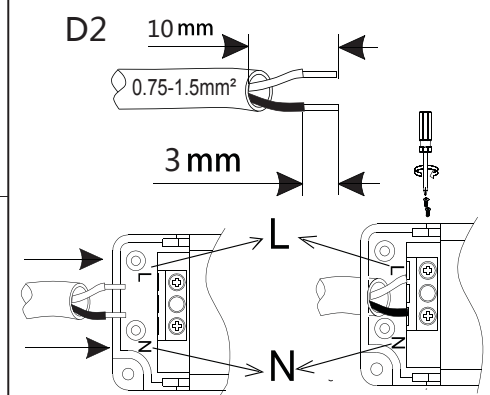

EGLO

32815/32817

H

OFF ON	OFF ON
	20%
	100%
	3000K → 6500K
	3000K → 6500K
10% 25% 50% 100% 	
	3000K 6500K
D1 D2	hold (D1) 3 sec → memorize settings → press (D1) (D2) → set memorize settings
RESET	hold (RESET) 3sec →