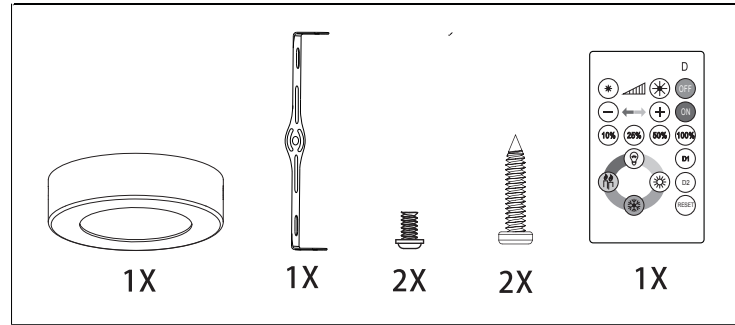

EGLO

32815/32817

H

OFF ON	OFF ON
	20%
	100%
	3000K → 6500K
	3000K → 6500K
10% 25% 50% 100% 	
	3000K 6500K
D1 D2	hold (D1) 3 sec → memorize settings → press (D1) (D2) → set memorize settings
RESET	hold (RESET) 3sec →