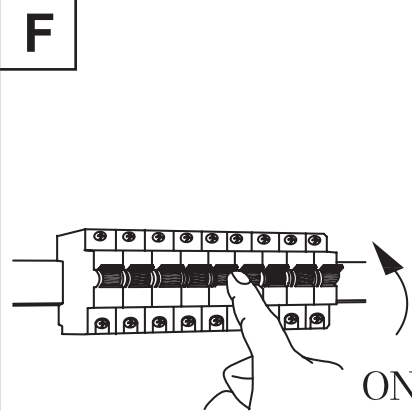

EGLO

32815/32817

H

OFF ON	OFF ON
	20%
	100%
	3000K → 6500K
	3000K → 6500K
10% 25% 50% 100% 	
	3000K 6500K
D1 D2	hold (D1) 3 sec → memorize settings → press (D1) (D2) → set memorize settings
RESET	hold (RESET) 3sec →