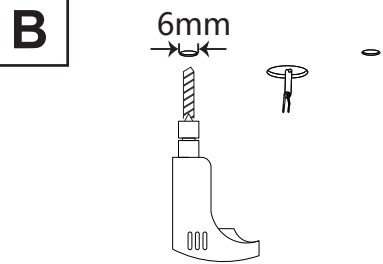

EGLO

32815/32817

H

OFF ON	OFF ON
	20%
	100%
	3000K → 6500K
	3000K → 6500K
10% 25% 50% 100% 	
	3000K 6500K
D1 D2	hold (D1) 3 sec → memorize settings → press (D1) (D2) → set memorize settings
RESET	hold (RESET) 3sec →