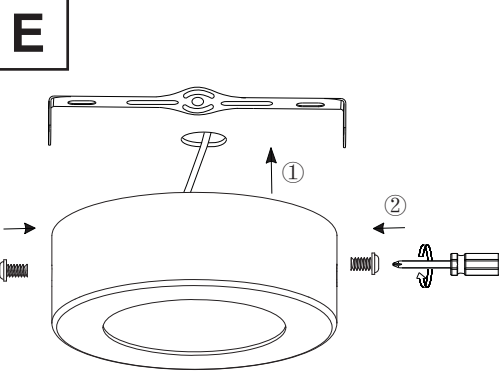

EGLO

32815/32817

H

OFF ON	OFF ON
	20%
	100%
	3000K → 6500K
	3000K → 6500K
10% 25% 50% 100% 	
	3000K 6500K
D1 D2	hold (D1) 3 sec → memorize settings → press (D1) (D2) → set memorize settings
RESET	hold (RESET) 3sec →