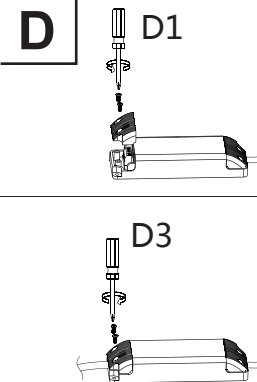

EGLO

32815/32817

H

OFF ON	OFF ON
	20%
	100%
	3000K → 6500K
	3000K → 6500K
10% 25% 50% 100% 	
	3000K 6500K
D1 D2	hold (D1) 3 sec → memorize settings → press (D1) (D2) → set memorize settings
RESET	hold (RESET) 3sec →