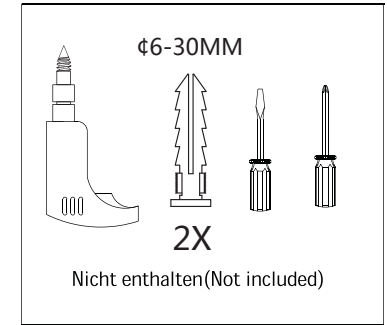

EGLO

32815/32817

H

OFF ON	OFF ON
	20%
	100%
	3000K → 6500K
	3000K → 6500K
10% 25% 50% 100% 	
	3000K 6500K
D1 D2	hold (D1) 3 sec → memorize settings → press (D1) (D2) → set memorize settings
RESET	hold (RESET) 3sec →