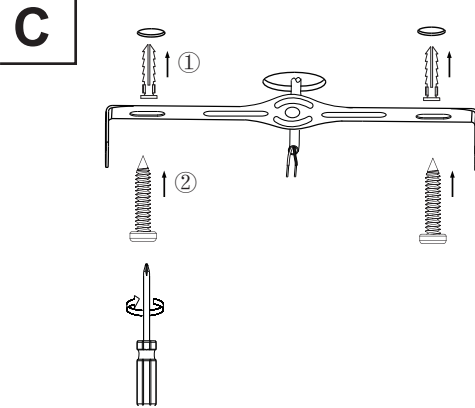

EGLO

32815/32817

H

OFF ON	OFF ON
	20%
	100%
	3000K → 6500K
	3000K → 6500K
10% 25% 50% 100% 	
	3000K 6500K
D1 D2	hold (D1) 3 sec → memorize settings → press (D1) (D2) → set memorize settings
RESET	hold (RESET) 3sec →