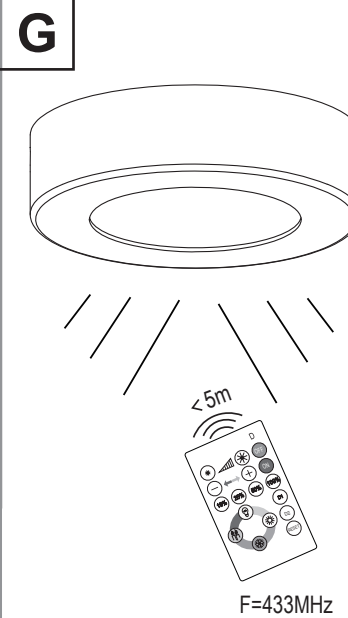

EGLO

32815/32817

H

OFF ON	OFF ON
	20%
	100%
	3000K → 6500K
	3000K → 6500K
10% 25% 50% 100% 	
	3000K 6500K
D1 D2	hold (D1) 3 sec → memorize settings → press (D1) (D2) → set memorize settings
RESET	hold (RESET) 3sec →