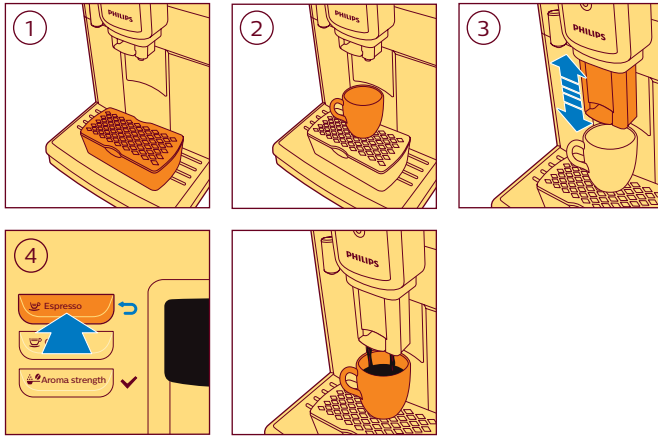

 **ESPRESSO**

 **CAPPUCCINO**

www.philips.com/coffee-care

4219.460.4345.1

PHILIPS

Super automatic
espresso machine

5000 series

EP5934, EP5930, EP5346
EP5345, EP5340, EP5335
EP5334, EP5333, EP5331
EP5330, EP5045, EP5040
EP5035, EP5034, EP5030