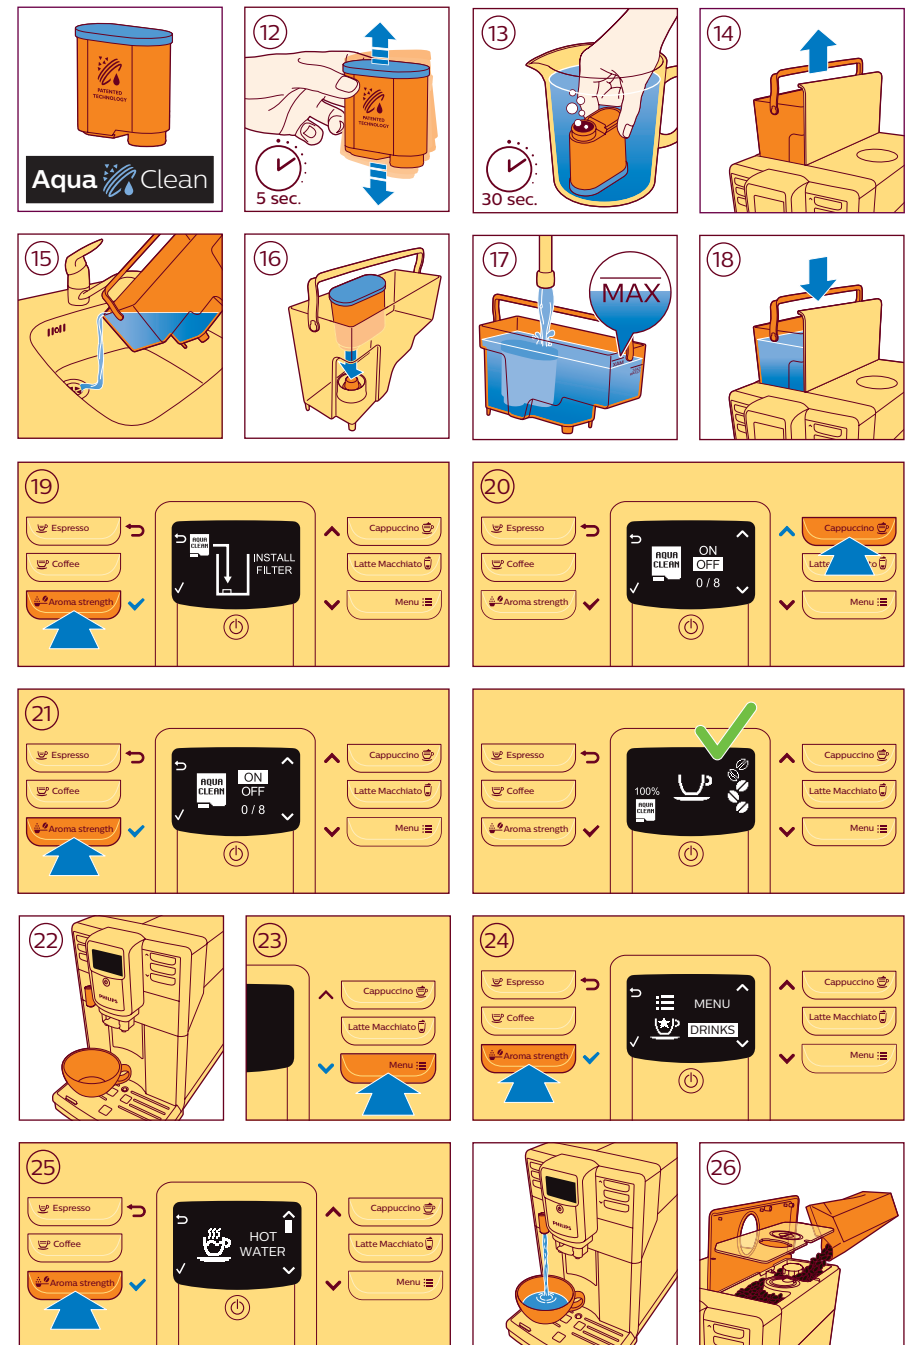

www.philips.com/coffee-care