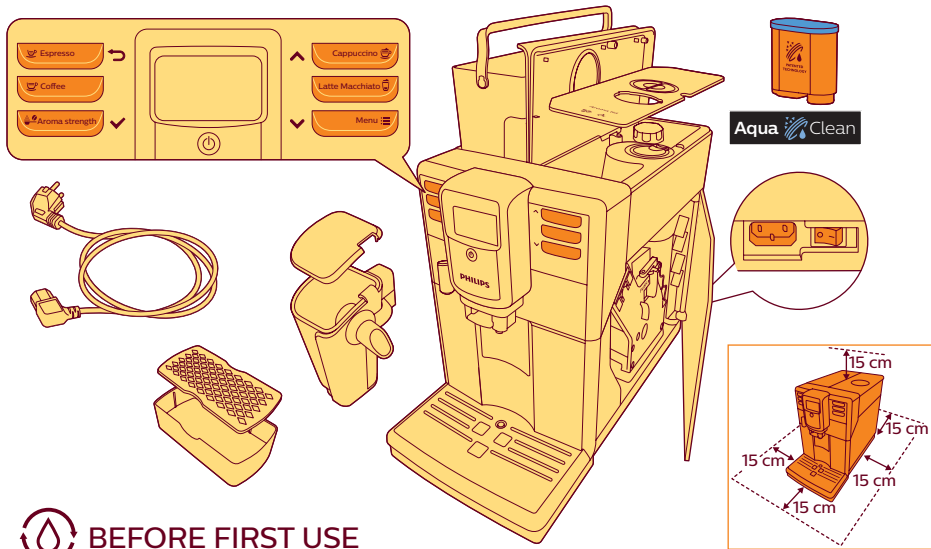

BEFORE FIRST USE