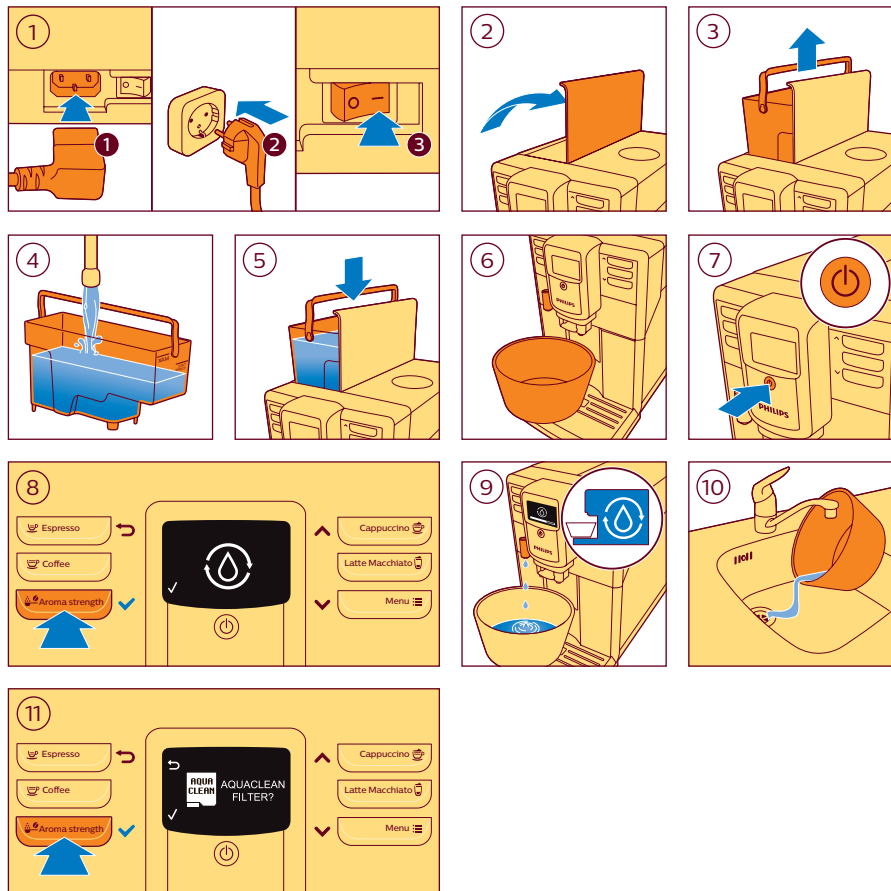

www.philips.com/coffee-care