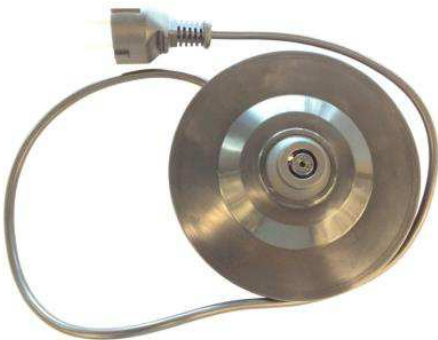

EXPLODED VIEW&PARTLIST

HD9320   **HD9330**
HD9321   **HD9331**
HD9322   **HD9332**
HD9323   **HD9333**
HD9324   **HD9345**
HD9326   **HD9346**
HD9338

Pops	12Nc	Description	Remark	CRP
1	996510066406	BASE+POWERCORD(VDEPLUG)	HD932* European Version	Y
	996510066494	BASE + POWERCORD(S.AFRICA PLUG)	Just for HD9320/23	Y
	996510071341	BASE+POWERCORD(SGP BS PLUG)	For HD9322/50	Y
	996510071339	BASE+POWERCORD(SKOREAPLUG)	For HD9322/60 HD9322/80	Y
	996510073757	BASE + POWER CORD VDE	For HD9326/20/21	Y
	996510071485	BASE+POWERCORD(BS PLUG)	For HD9321/26	Y
	996510073761	BASE + POWER CORD ARGENTINA	For HD9326/29	
	996510072822	BASE + POWER CORD(China version)	For HD9330/31/32/33 HD9338/88	Y
	996510075161	BASE+POWER CORD (HK PLUG)	For HD9332/21	Y
2	996510066405	FILTER	Except HD933* china version	Y