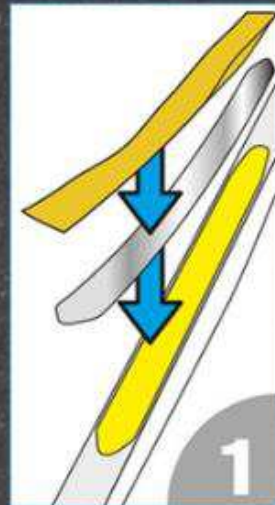

## SALOMON SKIN TECHNOLOGIES

100% MOHAIR  
GRIP IN ALL CONDITIONS  
SILENT GLIDE

SKINGRIP+  
EQUAL BALANCE OF  
GRIP AND GLIDE

## SKIN SIZES BY MODEL

|                    | S         | L       |
|--------------------|-----------|---------|
| S/RACE SKIN        | 188/196   | 201/206 |
| RC SKIN            | 188/196   | 188/196 |
| EQUIPE 8 SKIN      | 188/196   | 201/206 |
| AERO 9 & 7 SKIN    | ALL SIZES | 206     |
| SNOWSCAPE 9 SKIN   | ALL SIZES |         |
| S/RACE JUNIOR SKIN | ALL SIZES |         |

## Remove the old skin (steps 1-4)