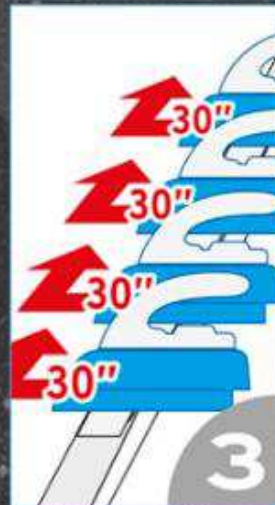

Remove the old skin (steps 1-4)