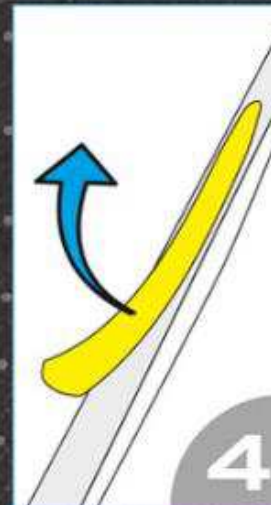

Remove the old skin (steps 1-4)