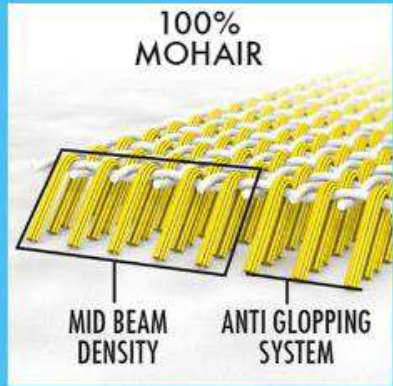

# SALOMON SKIN

## SALOMON SKIN TECHNOLOGIES

100% MOHAIR  
GRIP IN ALL CONDITIONS  
SILENT GLIDE

SKINGRIP+  
EQUAL BALANCE OF  
GRIP AND GLIDE

## Remove the old skin (steps 1-4)