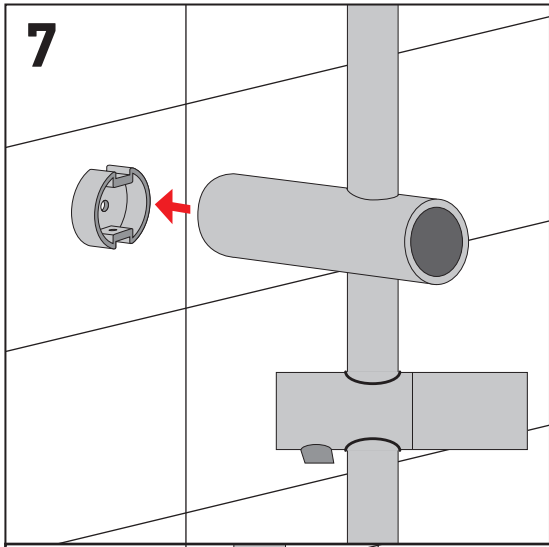

diaqua®
bathroom accessories