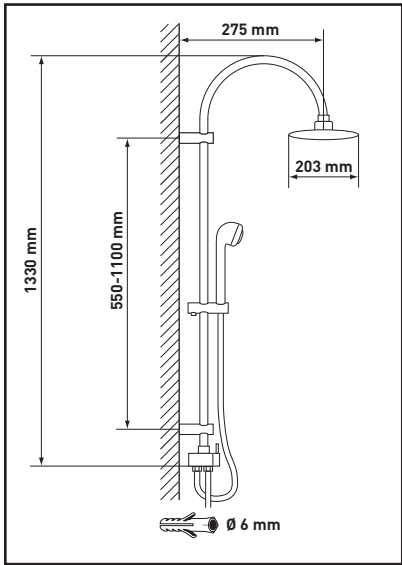

diaqua®
bathroom accessories