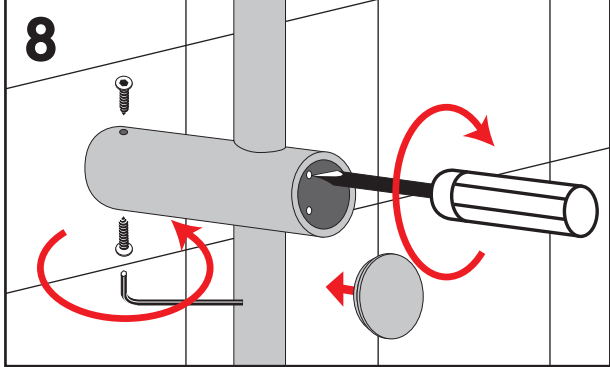

diaqua®
bathroom accessories