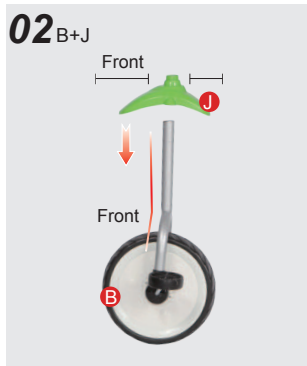

P

QPlay

Manufactured by:
Jiaxing Huatianxiang Bike Factory Co.,Ltd
No.469 Hefeng Road, Jiaxing, Zhejiang, China
www.qplaykids.com

contact your local distributor

KIDS TRIKE MANUAL

7811

Product specification

Category	Contents	Category	Contents
Available age	12 months and above	Product weight	8.4kg
Max weight	25kg	Product size	700 X 470 X 980mm
Available height	70-110cm	Product material	IRON ,PP, PVC, PC,ABS,TPR

※ the color parts can be changed.

09_{C+M}10_{+K}11_{+I}12_{+F}

POINTS FOR ATTENTION:

Read carefully the manual completely before assembling or operating this product.

- Assembly of this product should be carried out by an adult.
- Not permitted for use on public roads or highways.
- When an adult is pushing the trike, ensure the child is wearing the seat belt and it is adjusted properly. Never leave your child unattended on this product.
- When a child rides the trike by himself, remove the push bar and the seat belt. Children should always wear an approved safety helmet when riding.
- Max user weight: 25 kg.