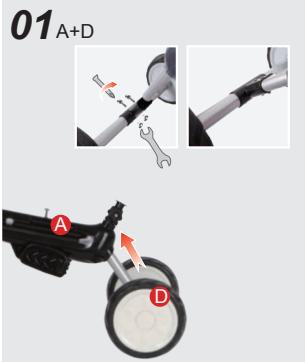

※ the color parts can be changed.

09_{C+M}10_{+K}11_{+I}12_{+F}

POINTS FOR ATTENTION:

Read carefully the manual completely before assembling or operating this product.

- Assembly of this product should be carried out by an adult.
- Not permitted for use on public roads or highways.
- When an adult is pushing the trike, ensure the child is wearing the seat belt and it is adjusted properly. Never leave your child unattended on this product.
- When a child rides the trike by himself, remove the push bar and the seat belt. Children should always wear an approved safety helmet when riding.
- Max user weight: 25 kg.