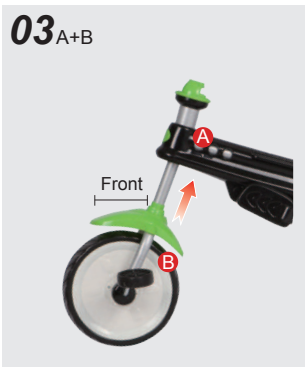

P

QPlay

Manufactured by:
Jiaxing Huatianxiang Bike Factory Co.,Ltd
No.469 Hefeng Road, Jiaxing, Zhejiang, China
www.qplaykids.com

contact your local distributor

KIDS TRIKE MANUAL

7811

Product specification

Category	Contents	Category	Contents
Available age	12 months and above	Product weight	8.4kg
Max weight	25kg	Product size	700 X 470 X 980mm
Available height	70-110cm	Product material	IRON ,PP, PVC, PC,ABS,TPR

※ the color parts can be changed.

09_{C+M}10_{+K}11_{+I}12_{+F}

POINTS FOR ATTENTION:

Read carefully the manual completely before assembling or operating this product.

- Assembly of this product should be carried out by an adult.
- Not permitted for use on public roads or highways.
- When an adult is pushing the trike, ensure the child is wearing the seat belt and it is adjusted properly. Never leave your child unattended on this product.
- When a child rides the trike by himself, remove the push bar and the seat belt. Children should always wear an approved safety helmet when riding.
- Max user weight: 25 kg.