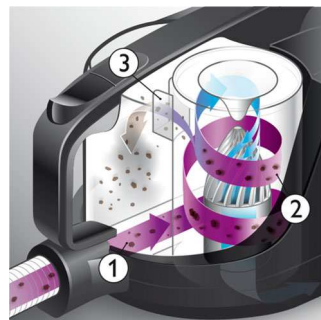

PowerCyclone 7

The aerodynamic design of PowerCyclone 7 minimizes air resistance and ensures exceptional cleaning performance through 3 highly efficient steps: 1) Air enters fast into the PowerCyclone thanks to the straight and smooth air inlet. 2) The curved airpass quickly accelerates the air upwards in the cyclonic

chamber. 3) At the top of the cyclone, the exit blades effectively cut out the dust from the air.