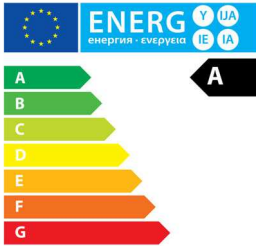

Highlights

Energy efficiency class A

This vacuum cleaner is engineered to achieve full performance with an energy efficiency class A.