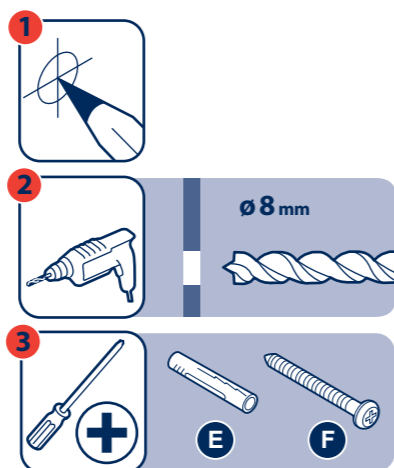

1 2 3 4 5

MOUNTING INSTRUCTIONS

Visit www.vogels.com for more information

PARTS INCLUDED 64 cm / 94 cm-Version

TOOLS REQUIRED NOT INCLUDED

4.2

4.3

5 5.1 A

5.1 B

5.2

optional

1

2 2.1

2.2

option A

option B: on stud