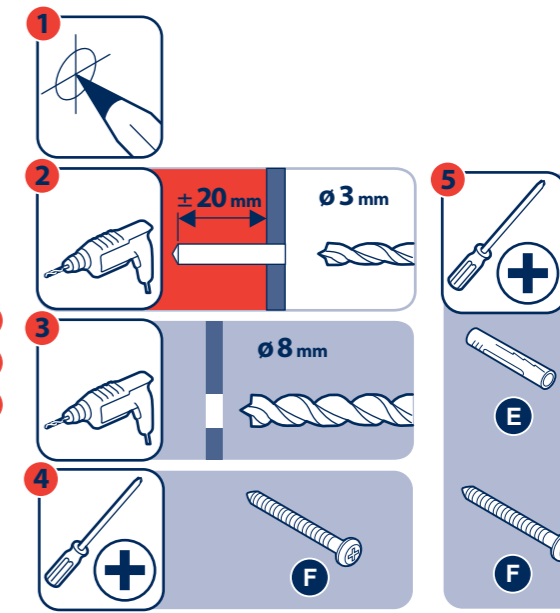

1 2 3 4 5

MOUNTING INSTRUCTIONS

Visit www.vogels.com for more information

PARTS INCLUDED 64 cm / 94 cm-Version

TOOLS REQUIRED NOT INCLUDED

4.2

4.3

5 5.1 A

5.1 B

5.2

optional

1

2 2.1

2.2

option A

option B: on stud

2.3

3

4 4.1

EFA 8840
(EFA 8825 Max. 4x)

EFA 8835
(EFA 8825 Max. 3x)