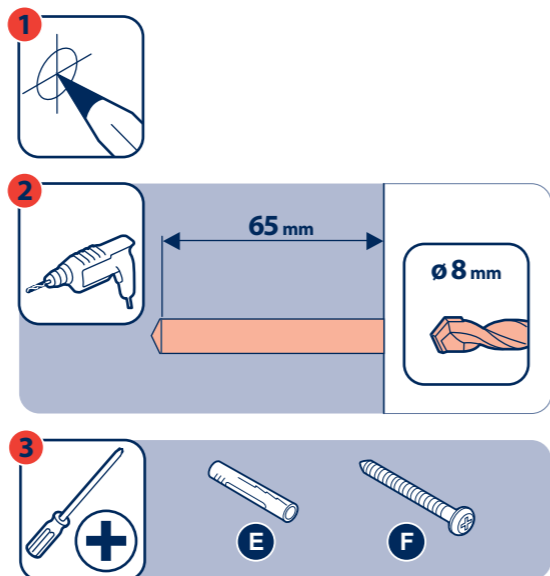

1 2 3 4 5

MOUNTING INSTRUCTIONS

Visit www.vogels.com for more information

PARTS INCLUDED 64 cm / 94 cm-Version

TOOLS REQUIRED NOT INCLUDED

4.2

4.3

5 5.1 A

5.1 B

5.2

optional

1

2 2.1

2.2

option A

option B: on stud

2.3

3

4 4.1

EFA 8840
(EFA 8825 Max. 4x)

EFA 8835
(EFA 8825 Max. 3x)