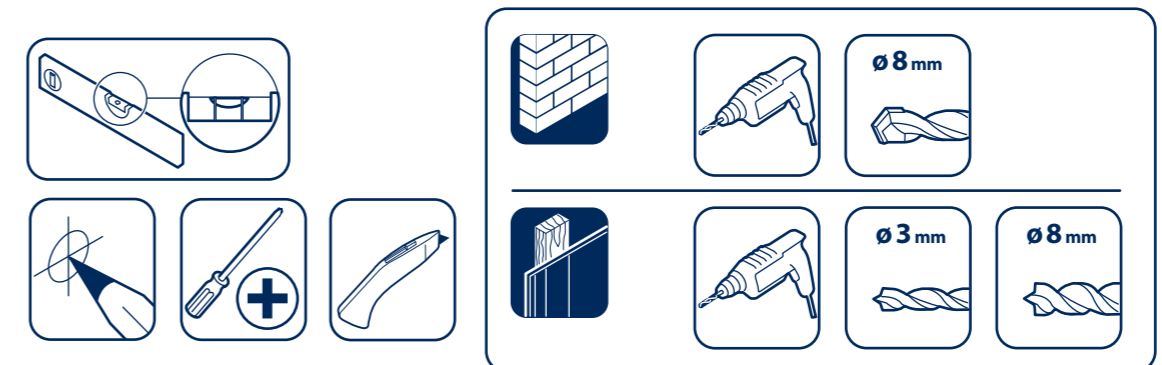

1 2 3 4 5

MOUNTING INSTRUCTIONS

Visit www.vogels.com for more information

PARTS INCLUDED 64 cm / 94 cm-Version

TOOLS REQUIRED NOT INCLUDED

4.2

4.3

5 5.1 A

5.1 B

5.2

optional

1

2 2.1

2.2

option A

option B: on stud