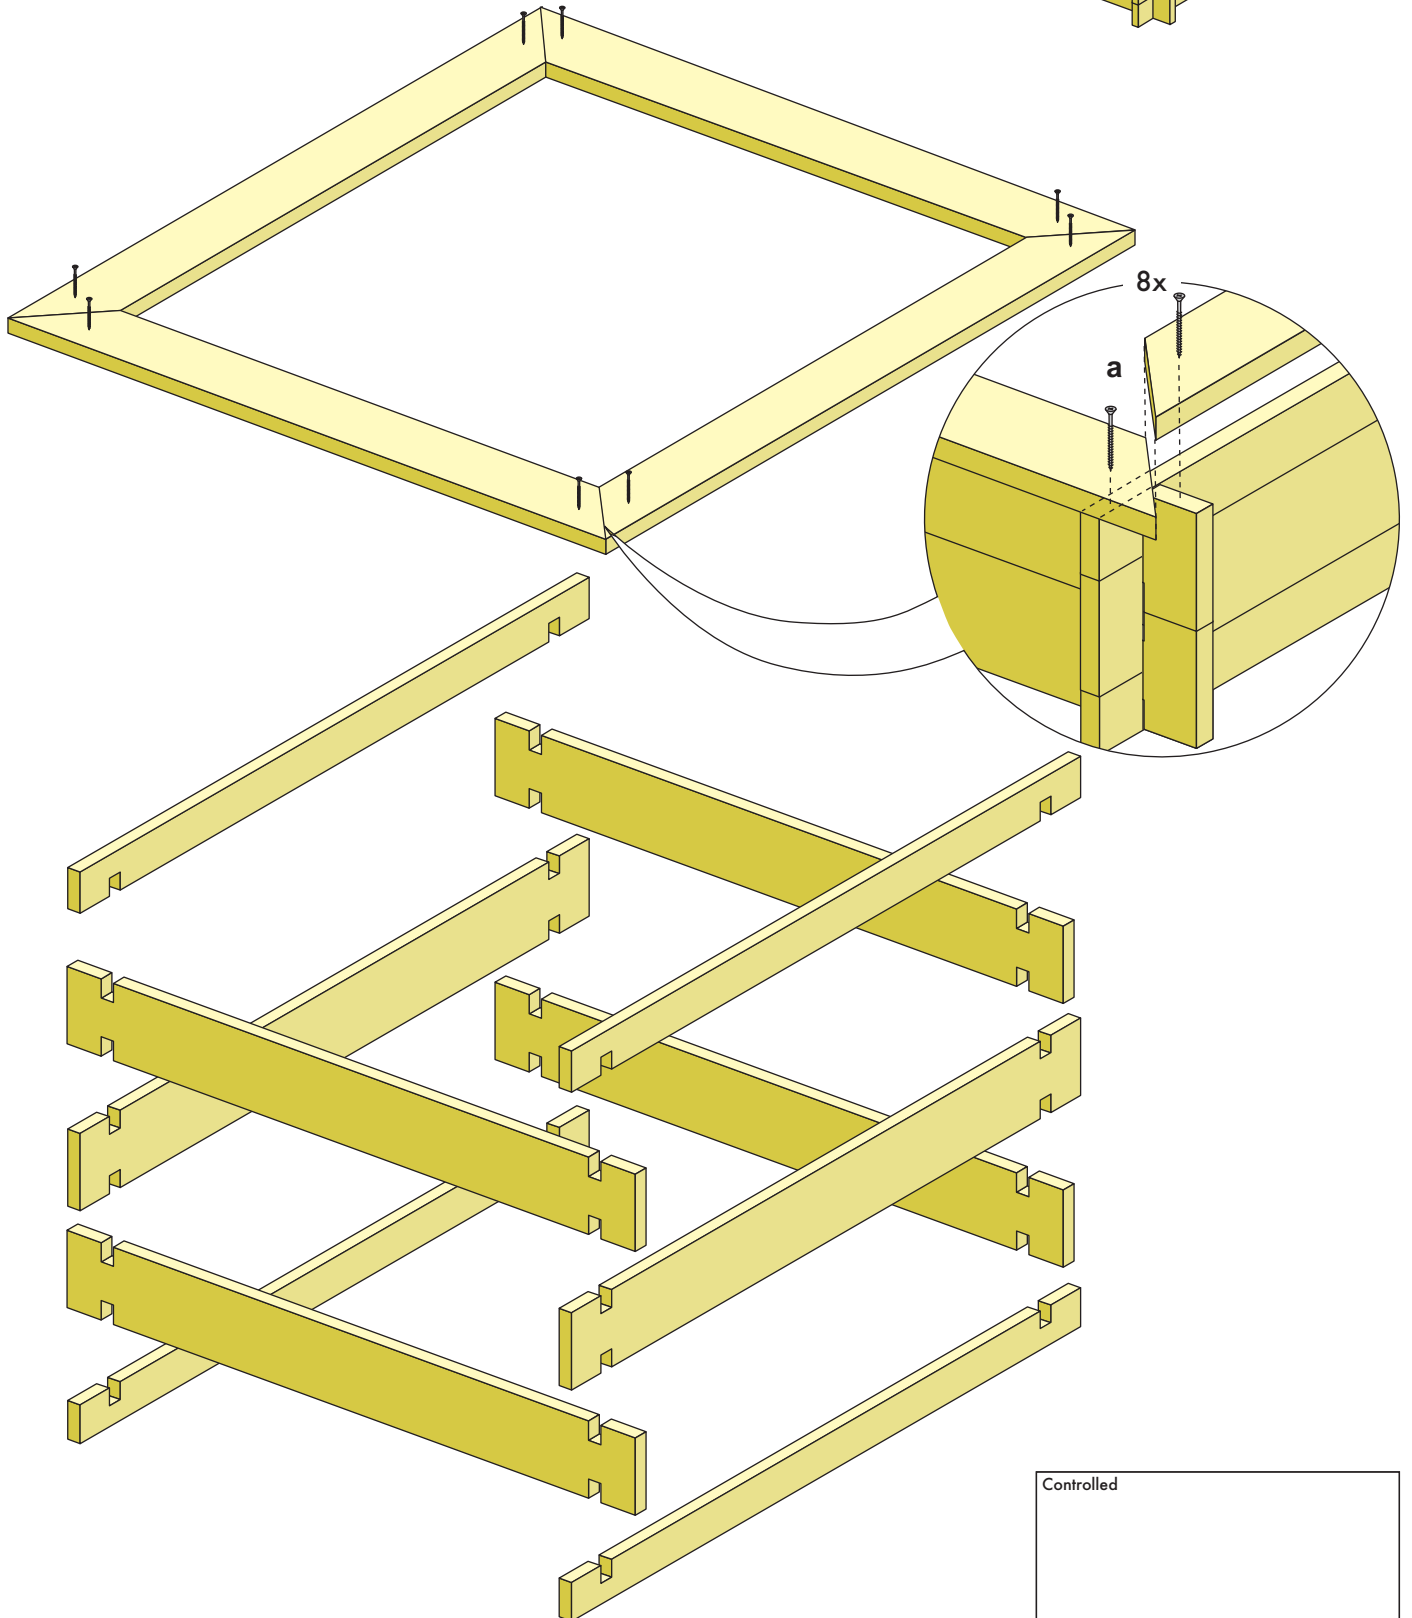

# Lars Art.-Nr. 51171

a  
8x  
4x60

Controlled