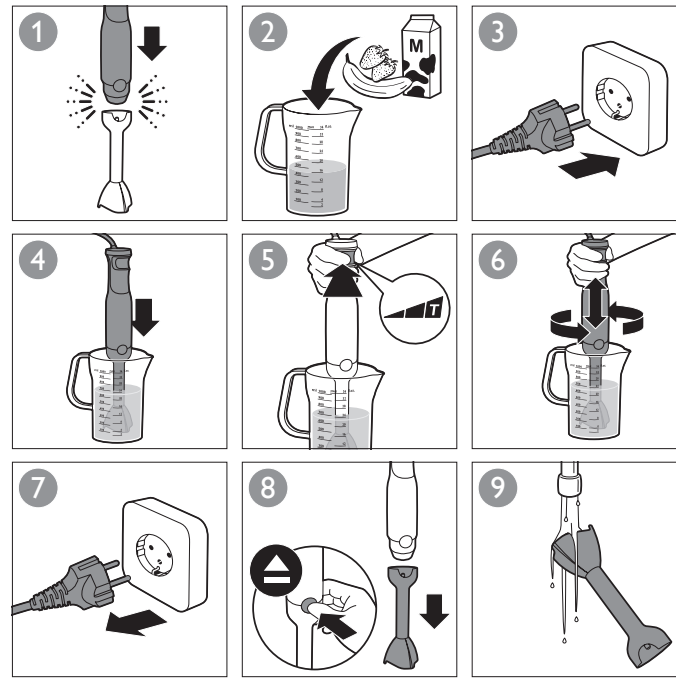

PHILIPS

www.philips.com

100% recycled paper
100% 循环再生纸

4203.064.6081.3

		MAX.		
 HR1676 HR1673 HR1672		100-200 g	30 sec.	
		100-400 ml	60 sec.	
		100-500 ml	60 sec.	
		100-1000 ml	60 sec.	
 HR1676 HR1673 HR1672		250 ml	70-90 sec.	
		4 x	120 sec.	
 HR1674		250 ml	70-90 sec.	
		4 x	120 sec.	
		750 g	180 sec.	
		750 g	120 sec.	
Compact HR1676 HR1673		100 g	5 x 1 sec.	
		120 g (max)	5 sec.	
		20 g	5 sec.	
		50-100 g (max)	15 sec.	
		100 g	20 sec.	
XL HR 1674 HR 1673 HR 1672 HR 1671		200 g	5 x 1 sec.	
		200 g	5 sec.	
		200 g	10 sec.	
		30 g	10 sec.	
		200 g	15 sec.	
		200 g	30 sec.	
		100 g	20 sec.	
		80 g	30 sec.	