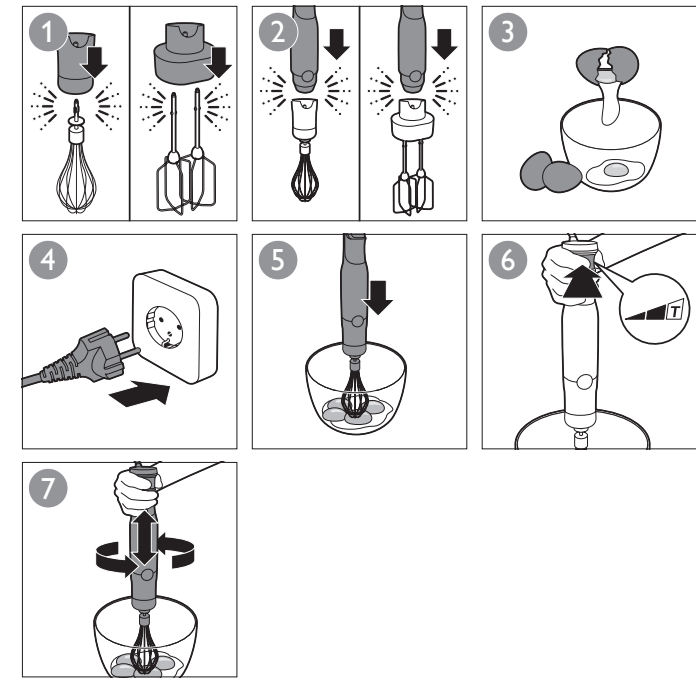

HR1676
HR1673
HR1672

HR1674