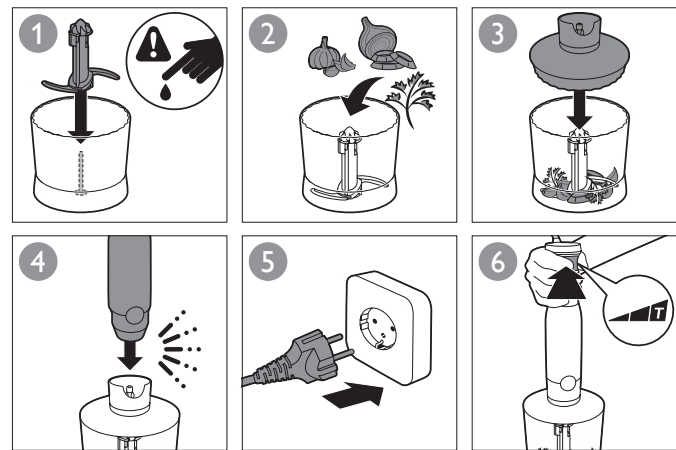

HR1676
HR1673