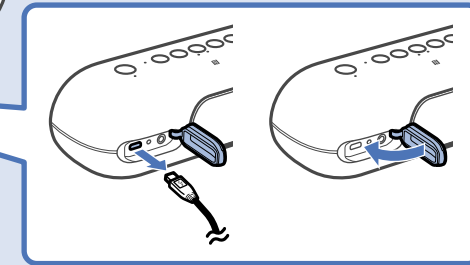

SRS-XB20

4-693-259-12(1)

©2017 Sony Corporation Printed in China

* 4 6 9 3 2 5 9 1 2 * (1)

1

DC IN 5V

CHARGE ⏱ 12 h : 00 m (500mA) CHARGE
 ⏱ 04 h : 00 m (1.5A)

2