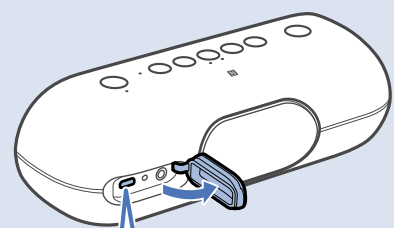

SRS-XB20

4-693-259-12(1)

©2017 Sony Corporation Printed in China

* 4 6 9 3 2 5 9 1 2 * (1)

1

DC IN 5V

CHARGE ⏱ 12 h : 00 m (500mA) CHARGE
 ⏱ 04 h : 00 m (1.5A)

2