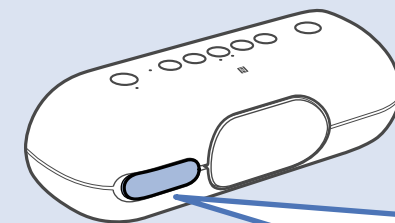

SRS-XB20

4-693-259-12(1)

©2017 Sony Corporation Printed in China

* 4 6 9 3 2 5 9 1 2 * (1)

1

DC IN 5V

CHARGE ⏱ 12 h : 00 m (500mA) CHARGE
 ⏱ 04 h : 00 m (1.5A)

2