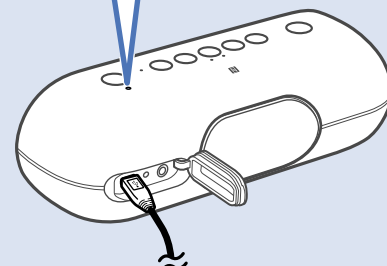

SRS-XB20

4-693-259-12(1)

©2017 Sony Corporation Printed in China

* 4 6 9 3 2 5 9 1 2 * (1)

1

DC IN 5V

CHARGE ⏱ 12 h : 00 m (500mA) CHARGE
 ⏱ 04 h : 00 m (1.5A)

2