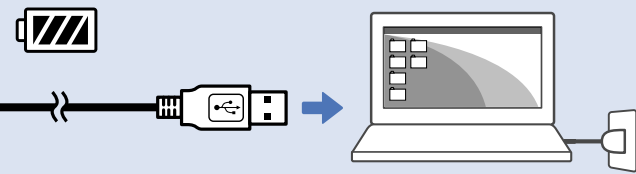

SRS-XB20

4-693-259-12(1)

©2017 Sony Corporation Printed in China

* 4 6 9 3 2 5 9 1 2 * (1)

1

DC IN 5V

CHARGE ⏱ 12 h : 00 m (500mA) CHARGE
 ⏱ 04 h : 00 m (1.5A)

2