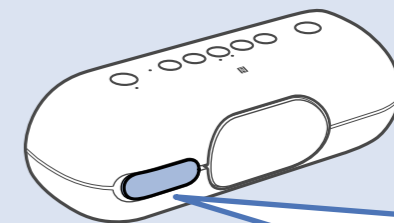

SRS-XB20

4-693-259-12(1)

©2017 Sony Corporation Printed in China

* 4 6 9 3 2 5 9 1 2 * (1)

1

DC IN 5V

CHARGE ⏱ 12 h : 00 m (500mA) CHARGE
 ⏱ 04 h : 00 m (1.5A)

2