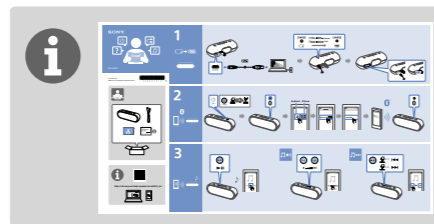

SRS-XB40
SRS-XB30

SRS-XB20