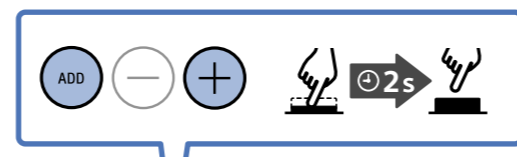

SRS-XB40
SRS-XB30

SRS-XB20