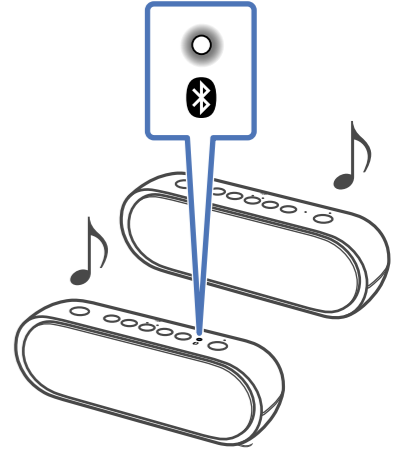

SRS-XB20

4-693-259-12(1)

©2017 Sony Corporation Printed in China

* 4 6 9 3 2 5 9 1 2 * (1)

1

DC IN 5V

CHARGE ⏱ 12 h : 00 m (500mA) CHARGE
 ⏱ 04 h : 00 m (1.5A)

2

Android iPhone

3

http://rd1.sony.net/help/speaker/srs-xb20/h_zz/

LIGHT

ON

OFF

Speaker Add

SRS-XB20

Android iPhone

Wireless Party Chain

SRS-XB20

SRS-XB40
SRS-XB30

SRS-XB20

Android

Android / iPhone

SongPal