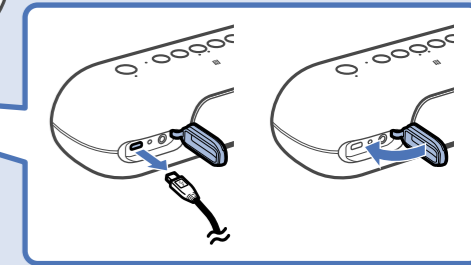

SRS-XB20

4-693-259-12(1)

©2017 Sony Corporation Printed in China

* 4 6 9 3 2 5 9 1 2 * (1)

1

DC IN 5V

CHARGE ⏱ 12 h : 00 m (500mA) CHARGE
 ⏱ 04 h : 00 m (1.5A)

2