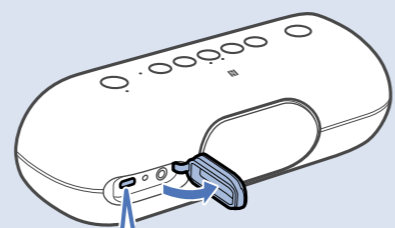

SRS-XB20

4-693-259-12(1)

©2017 Sony Corporation Printed in China

* 4 6 9 3 2 5 9 1 2 * (1)

1

DC IN 5V

CHARGE ⏱ 12 h : 00 m (500mA) CHARGE
 ⏱ 04 h : 00 m (1.5A)

2