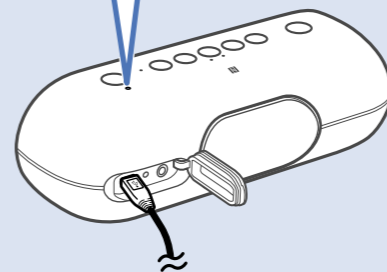

SRS-XB20

4-693-259-12(1)

©2017 Sony Corporation Printed in China

* 4 6 9 3 2 5 9 1 2 * (1)

1

DC IN 5V

CHARGE ⏱ 12 h : 00 m (500mA) CHARGE
 ⏱ 04 h : 00 m (1.5A)

2