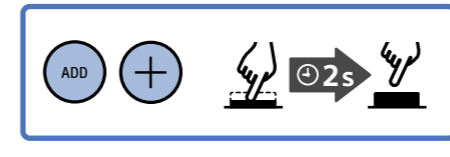

SRS-XB40
SRS-XB30

SRS-XB20