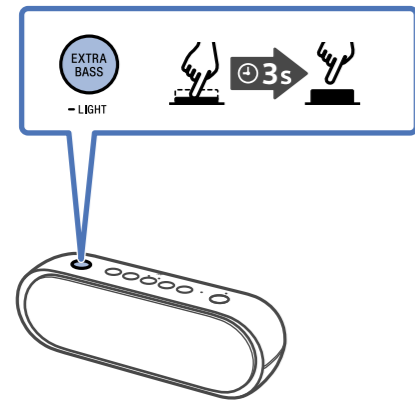

Android iPhone

3

http://rd1.sony.net/help/speaker/srs-xb20/h_zz/

LIGHT

ON

OFF

Speaker Add

SRS-XB20

Android iPhone

Wireless Party Chain

SRS-XB20

SRS-XB40
SRS-XB30

SRS-XB20

Android

Android / iPhone

SongPal