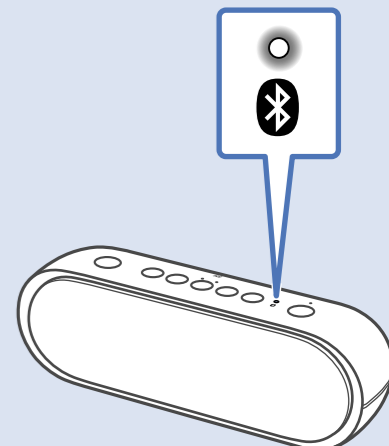

SRS-XB20

4-693-259-12(1)

©2017 Sony Corporation Printed in China

* 4 6 9 3 2 5 9 1 2 * (1)

1

DC IN 5V

CHARGE ⏱ 12 h : 00 m (500mA) CHARGE
 ⏱ 04 h : 00 m (1.5A)

2

Android iPhone

3

http://rd1.sony.net/help/speaker/srs-xb20/h_zz/

LIGHT

ON

OFF

Speaker Add

SRS-XB20