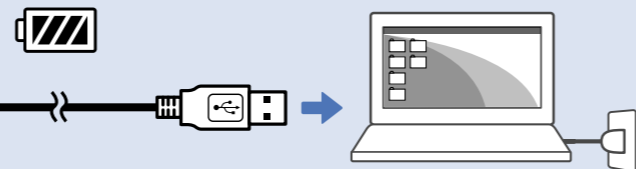

SRS-XB20

4-693-259-12(1)

©2017 Sony Corporation Printed in China

* 4 6 9 3 2 5 9 1 2 * (1)

1

DC IN 5V

CHARGE ⏱ 12 h : 00 m (500mA) CHARGE
 ⏱ 04 h : 00 m (1.5A)

2