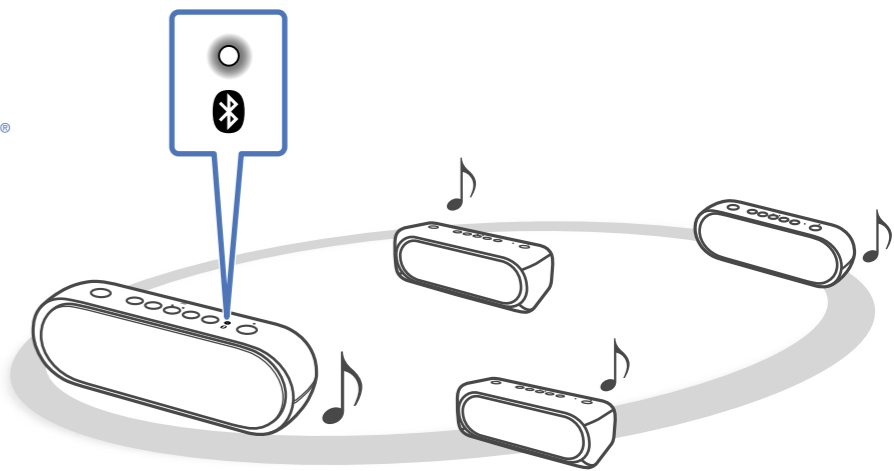

Android iPhone

3

http://rd1.sony.net/help/speaker/srs-xb20/h_zz/

LIGHT

ON

OFF

Speaker Add

SRS-XB20

Android iPhone

Wireless Party Chain

SRS-XB20

SRS-XB40
SRS-XB30

SRS-XB20

Android

Android / iPhone

SongPal