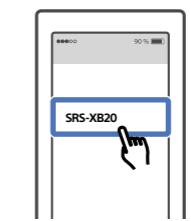

Android iPhone

Wireless Party Chain