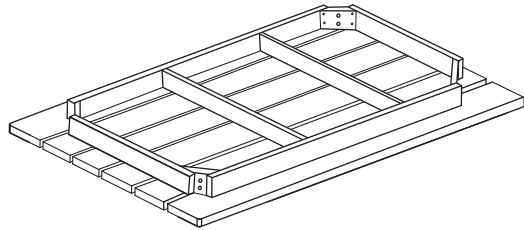

ASSEMBLING INSTRUCTION

SUMATRA OLD TEAK TABLE

A

B

DETAIL

C

D

NO	DISCRIPTIONS	DETAIL	QTY
1	KEY PAS 12 mm		1 PCS
2	RING		8 PCS
3	BOLTH		8 PCS

ASSEMBLING INSTRUCTION

A

B

DETAIL

C

D

NO	DISCRIPTIONS	DETAIL	QTY
1	KEY PAS 12 mm		1 PCS
2	RING		8 PCS
3	BOLTH		8 PCS