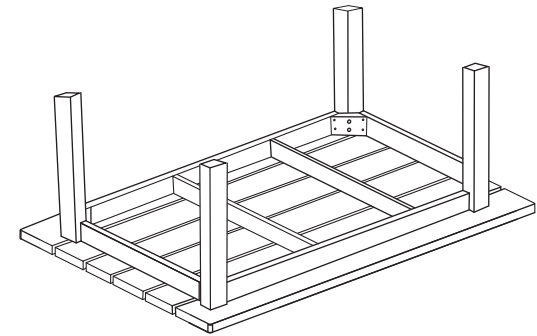

ASSEMBLING INSTRUCTION

SUMATRA OLD TEAK TABLE

A

B

DETAIL

C

D

NO	DISCRIPTIONS	DETAIL	QTY
1	KEY PAS 12 mm		1 PCS
2	RING		8 PCS
3	BOLTH		8 PCS

ASSEMBLING INSTRUCTION

A

B

DETAIL

C

D

NO	DISCRIPTIONS	DETAIL	QTY
1	KEY PAS 12 mm		1 PCS
2	RING		8 PCS
3	BOLTH		8 PCS