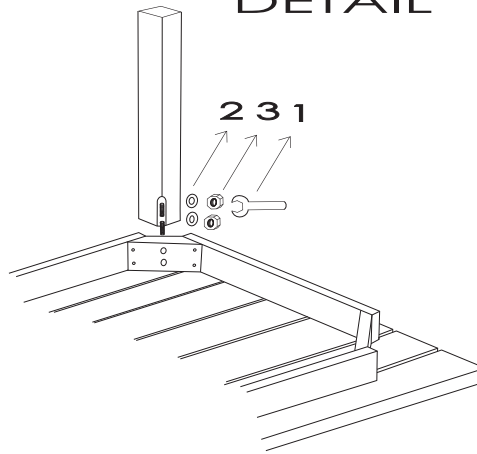

ASSEMBLING INSTRUCTION

SUMATRA OLD TEAK TABLE

A

B

DETAIL

C

D

NO	DISCRIPTIONS	DETAIL	QTY
1	KEY PAS 12 mm		1 PCS
2	RING		8 PCS
3	BOLTH		8 PCS

ASSEMBLING INSTRUCTION

A

B

DETAIL

C

D

NO	DISCRIPTIONS	DETAIL	QTY
1	KEY PAS 12 mm		1 PCS
2	RING		8 PCS
3	BOLTH		8 PCS