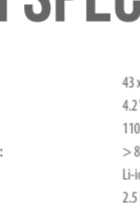

WATERPROOF DUSTPROOF IP67