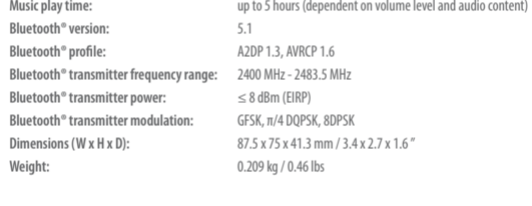

QUICK START GUIDE

GO 3

WHAT'S IN THE BOX

BLUETOOTH PAIRING

PLAY

CHARGING

WATERPROOF DUSTPROOF IP67

30 MINS

1M

TECH SPEC

Transducer:	43 x 47 mm / 1.5"
Output power:	4.2 W RMS
Frequency response:	110 Hz - 20 kHz
Signal-to-noise ratio:	> 85 dB
Battery type:	Li-ion polymer 2.7 Wh
Battery charge time:	2.5 hours (5V --- 1 A)
Music play time:	up to 5 hours (dependent on volume level and audio content)
Bluetooth® version:	5.1
Bluetooth® profile:	A2DP 1.3, AVRCP 1.6
Bluetooth® transmitter frequency range:	2400 MHz - 2483.5 MHz
Bluetooth® transmitter power:	≤ 8 dBm (EIRP)
Bluetooth® transmitter modulation:	GFSK, n/4 DQPSK, 8DPSK
Dimensions (W x H x D):	87.5 x 75 x 41.3 mm / 3.4 x 2.7 x 1.6"
Weight:	0.209 kg / 0.46 lbs