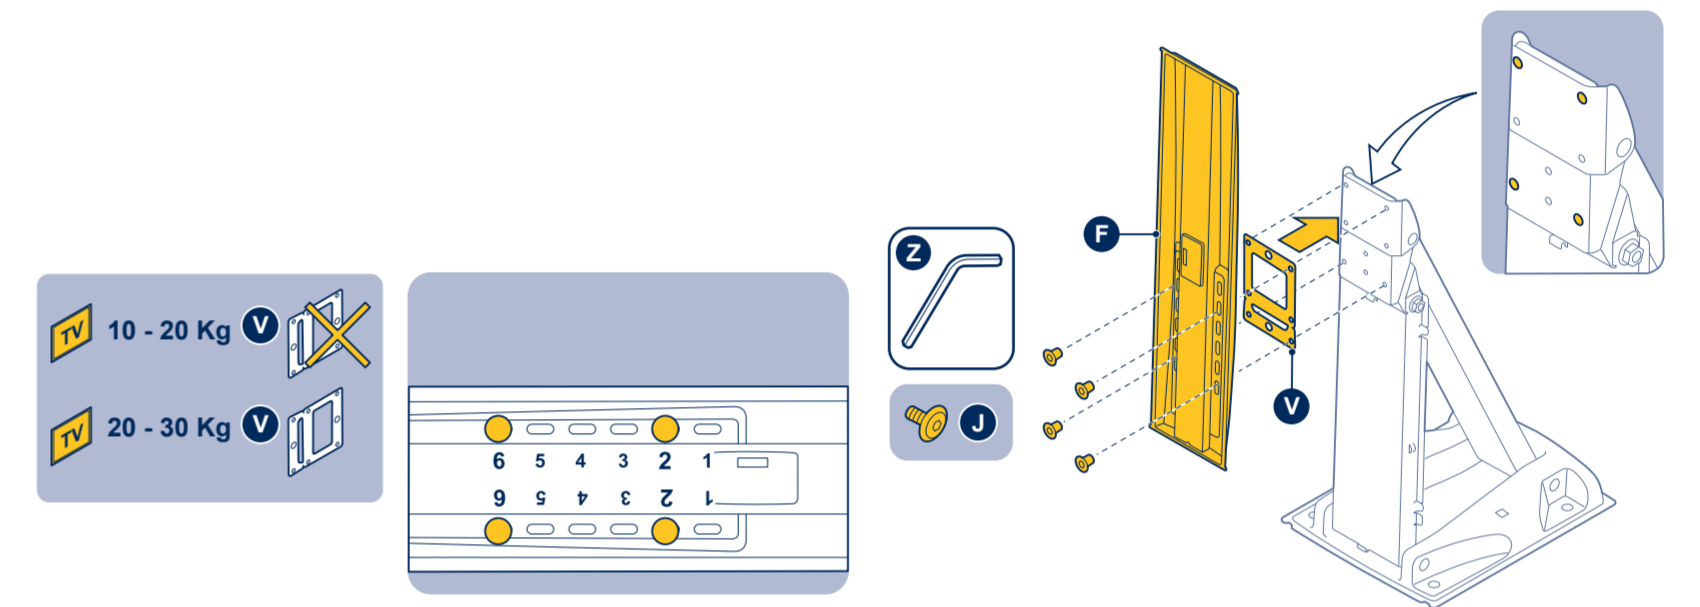

DESIGNED AND ENGINEERED IN THE NETHERLANDS
MADE IN THE P.R.C.
VOGEL'S PRODUCTS BV
NL 5628 DB EINDHOVEN
WWW.VOGELS.COM

PARTS INCLUDED

1 1.1

3 75° | 75° POSITION

OPTION 90° POSITION

TOOLS REQUIRED NOT INCLUDED

1.2

4

2 2.1

2.2 75° | 75° POSITION

STANDARD POSITION

OPTION 90° POSITION