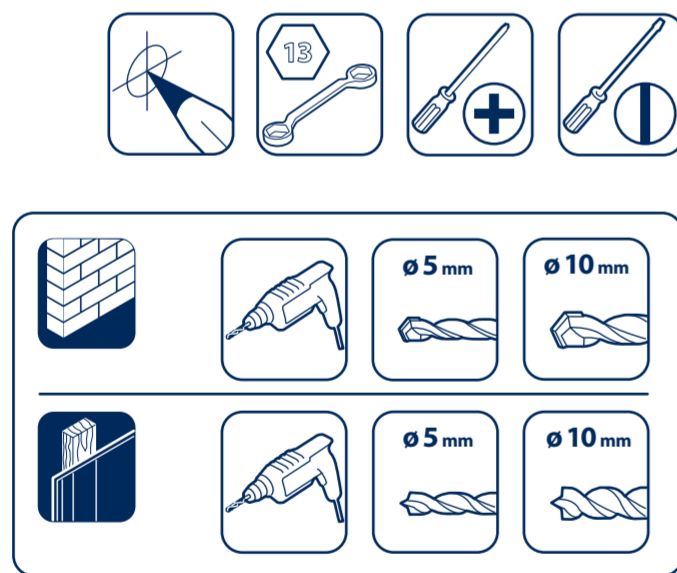

DESIGNED AND ENGINEERED IN THE NETHERLANDS
MADE IN THE P.R.C.
VOGEL'S PRODUCTS BV
NL 5628 DB EINDHOVEN
WWW.VOGELS.COM

PARTS INCLUDED

1 1.1

3 75° | 75° POSITION

OPTION 90° POSITION

TOOLS REQUIRED NOT INCLUDED