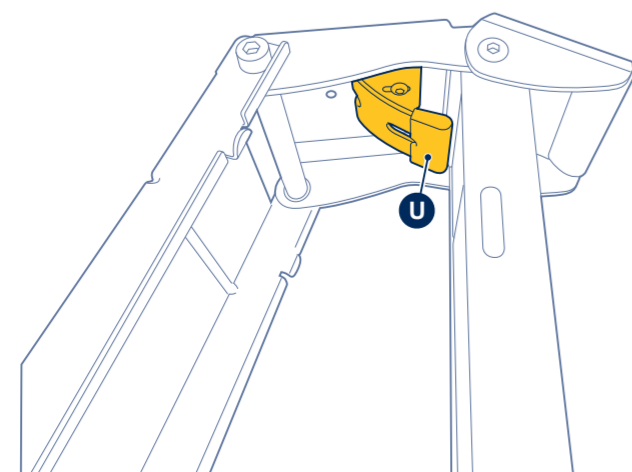

DESIGNED AND ENGINEERED IN THE NETHERLANDS
MADE IN THE P.R.C.
VOGEL'S PRODUCTS BV
NL 5628 DB EINDHOVEN
WWW.VOGELS.COM

PARTS INCLUDED

1 1.1

3 75° | 75° POSITION

OPTION 90° POSITION

TOOLS REQUIRED NOT INCLUDED

1.2

4

2 2.1

2.2 75° | 75° POSITION

STANDARD POSITION

OPTION 90° POSITION