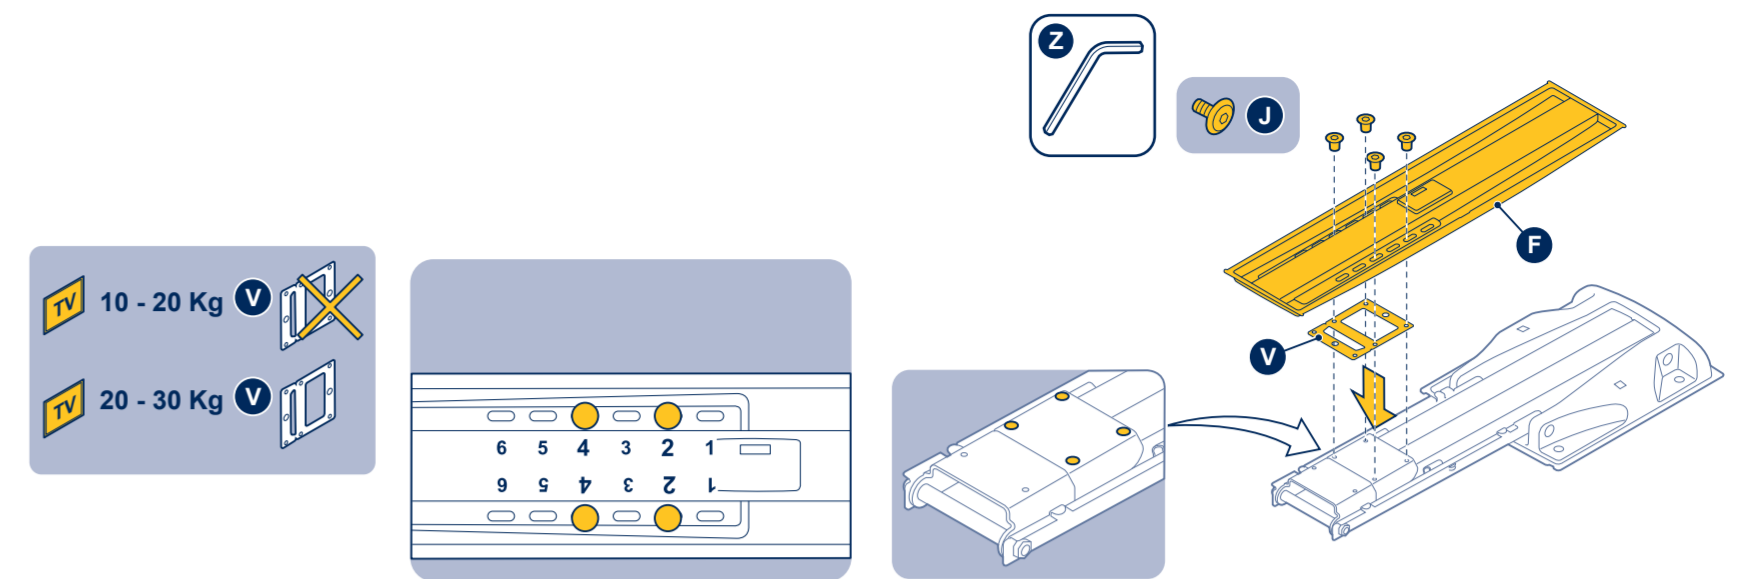

DESIGNED AND ENGINEERED IN THE NETHERLANDS
MADE IN THE P.R.C.
VOGEL'S PRODUCTS BV
NL 5628 DB EINDHOVEN
WWW.VOGELS.COM

PARTS INCLUDED

1 1.1

3 75° | 75° POSITION

OPTION 90° POSITION

TOOLS REQUIRED NOT INCLUDED

1.2

4

2 2.1

2.2 75° | 75° POSITION

STANDARD POSITION

OPTION 90° POSITION