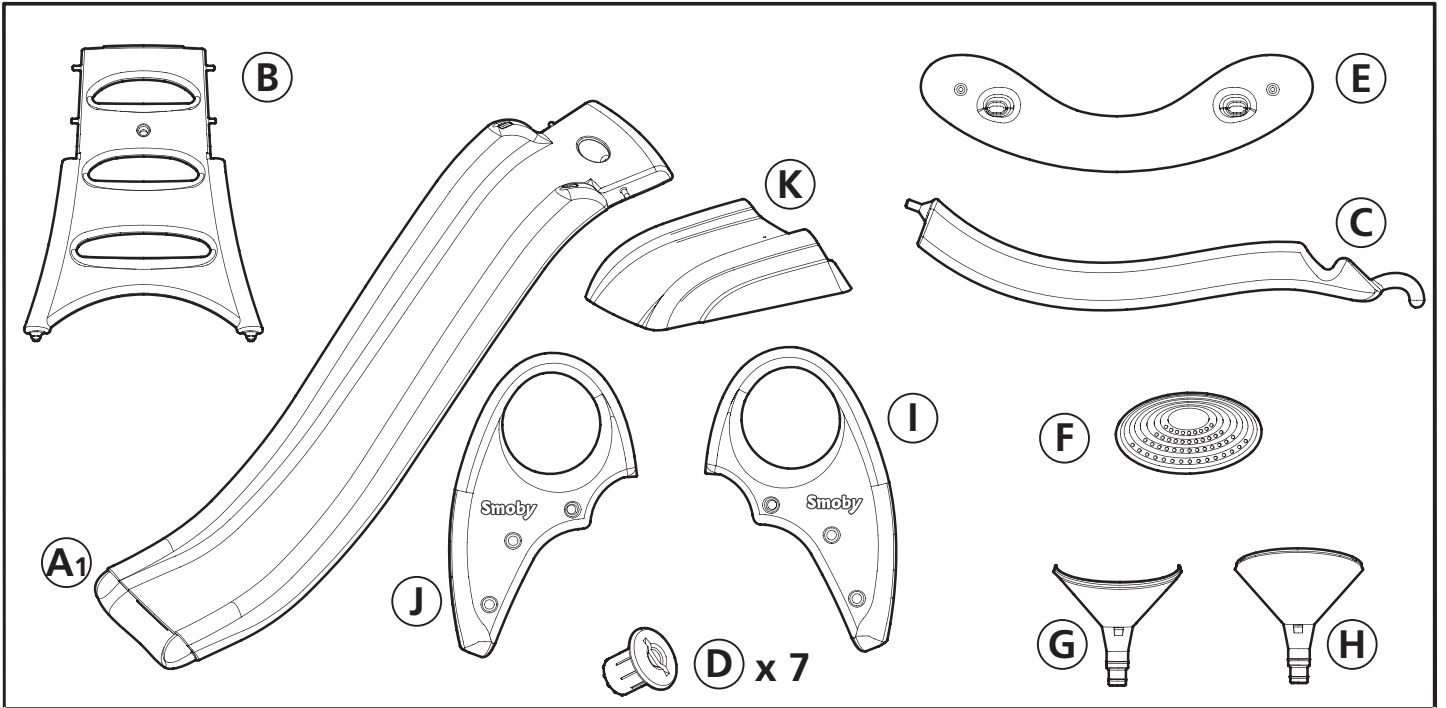

Assistance consommateurs à nous retourner en cas de problèmes / Consumer assistance: for any problems, return this card /
Verbraucher-Info: für weitere Auskünfte, senden Sie diese Karte bitte an / Kundenservice: voor info'schingen, deze kaart naar ons terugsturen /
Atención al consumidor: para cualquier información, enviar esta tarjeta. / Assistenza per il consumatore: per informazioni, spedire la presente cartolina.

NOM / NAME: .....
PRENOM / SURNAME: .....
RUE / STREET: .....
VILLE / TOWN: .....
CODE POSTAL / POSTAL CODE: .....
PAYS / COUNTRY: .....
N° TEL: .....

Colors:

Ref:	99510589/C
Colors:	

Description du motif de la réclamation / Cause for complaint / Grund der Beanstandung / Omschrijving van de reden van de klacht / Detalle el motivo de su reclamación / Descrizione del motivo del reclamo:

☐ **Manquant / Missing / Fehlende Teile / Takort / Faltante / Mancante.**
☐ **Cassé / Broken / Gebrochen / Gebroken / Rotura / Rotta.**
☐ **Autre / Other reason / Andere reden / Otra razón / Altro motivo** .....

Description ou numéro de la pièce demandée / Description or number of part requested / Beschreibung oder nummer des gewünschten teils / Omschrijving of nummer van het gevraagde onderdeel / Descripción o número de la pieza solicitada / Descrizione o numero del pezzo richiesto: .....

Qté: ☐ N: ☐ Qté: ☐ N: ☐ Qté: ☐ N: ☐ Qté: ☐ N: ☐ Qté: ☐ N: ☐ Qté: ☐ N: ☐ Qté: ☐ N: ☐ Qté: ☐

SMOBY FRANCE S.A.
39170 Lavans-les-St-Claude
BP N7
Service après ventes

SMOBY UK Ltd
EDEN OFFICE PARK
67 MACRAE ROAD
HAM GREEN
BRISTOL
BS20 0DD
Tel: 01275 376 160

SMOBY DEUTSCHLAND
Senefelder-Strabe 1
63110 RODGAU
Deutschland

SMOBY ESPAÑA S.A.
Pol. Ind. Bassa,
C/Memoria Parc 6
Apartado de Correos 244
E-46190 RIBARROJA DEL TURIA
(Valencia) ESPAÑA
Tel: 0034-9-6-16675 80

SMOBY ITALIA
Via G. Marconi, 24
I-20041 AGRATE BRIANZA (MI)
ITALIA
Tel: 0039-039634671