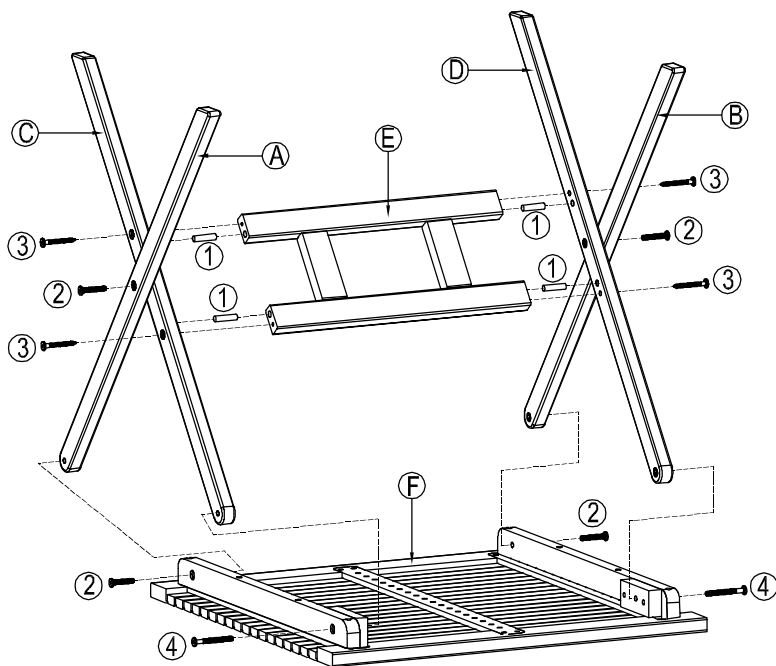

## Folding hardwood bistro set - table

70 cm x 74 cm x 70 cm / 27.6" x 29.1" x 27.6"

10 01 1002 PC

## Ensemble bistro pliant en bois dur - table

70 cm x 74 cm x 70 cm / 27,6 po x 29,1 po x 27,6 po

---

424967 NG

assembly instructions  
directives d'assemblage

Thank you for purchasing this quality product. Be sure to check all packing materials carefully for small parts that may have come loose inside the carton during shipment. Please read all instructions carefully before starting the assembly process.

<p>① x 4 HW-WD-17-010 3.94" x 11.81"</p>	<p>Ⓐ x 1 SU-TB-LF-0502</p>
<p>② x 4 HW-ST-02-055 3.15" x 17.72"</p>	<p>Ⓑ x 1 SU-TB-LF-0503</p>
<p>③ x 4 HW-ST-01-042 2.76" x 23.62"</p>	<p>Ⓒ x 1 SU-TB-LF-0504</p>
<p>④ x 2 HW-ST-02-061 3.15" x 27.56"</p>	<p>Ⓓ x 1 SU-TB-LF-0505</p>
<p>⑤ x 1 HW-ST-18-001 1.57" x 38.58"</p>	<p>Ⓔ x 1 SU-TB-BO-0018</p>
	<p>Ⓕ x 1 SU-TB-TF-0040</p>