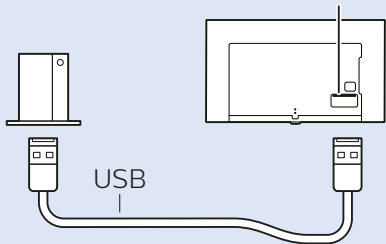

Home Theatre System

DIGITAL AUDIO OUT - OPTICAL

MHL

HDMI 4 / MHL

USB Hard Drive

USB

Network - Wireless

Network - Wired