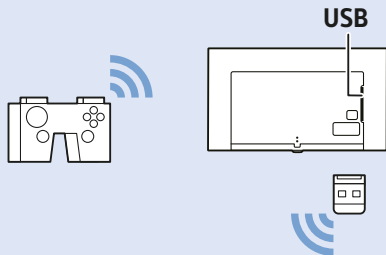

Wireless Gamepad