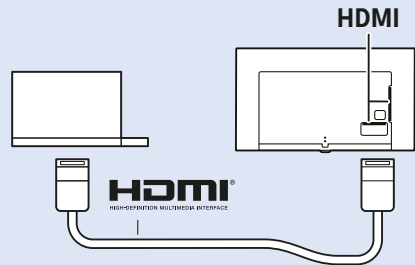

NETWORK

Headphones

Wireless Gamepad

Computer

Photo Camera

DVD Player

Video Player

VESA 400x200 M6