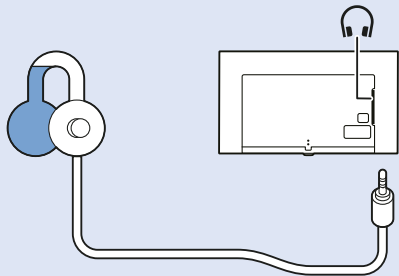

Headphones