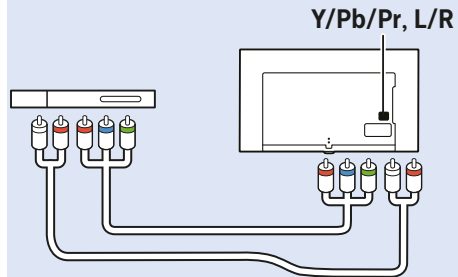

NETWORK

Headphones

Wireless Gamepad

Computer

Photo Camera

DVD Player

Video Player

VESA 400x200 M6