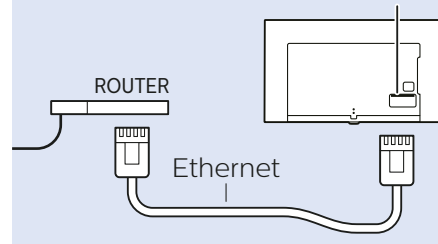

Network - Wired

NETWORK