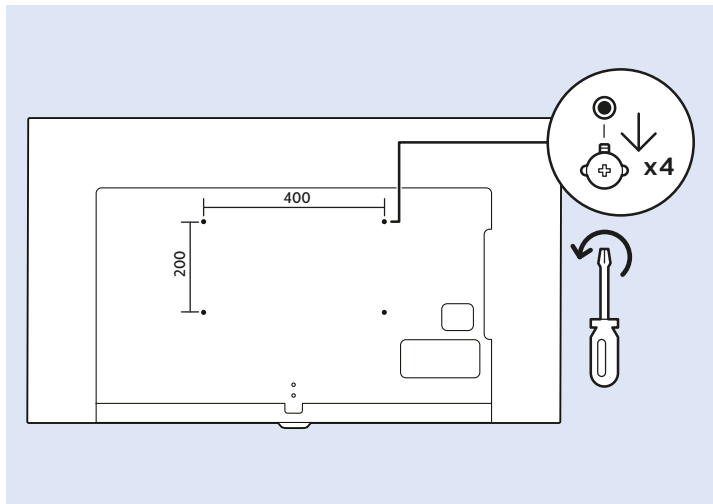

VESA 400x200 M6

55"
139cm

16.1kg