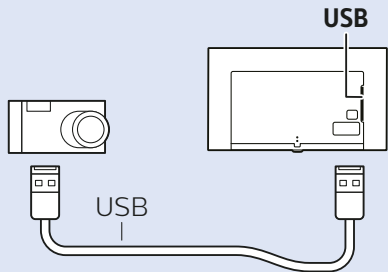

NETWORK

Headphones

Wireless Gamepad

Computer

Photo Camera

DVD Player

Video Player

VESA 400x200 M6