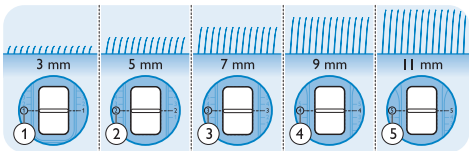

Mixed Sources

Product group from well-managed forests and other controlled sources

www.fsc.org Cert no. CU-COC-813596
© 1996 Forest Stewardship Council

www.philips.com

4222.002.8236.2