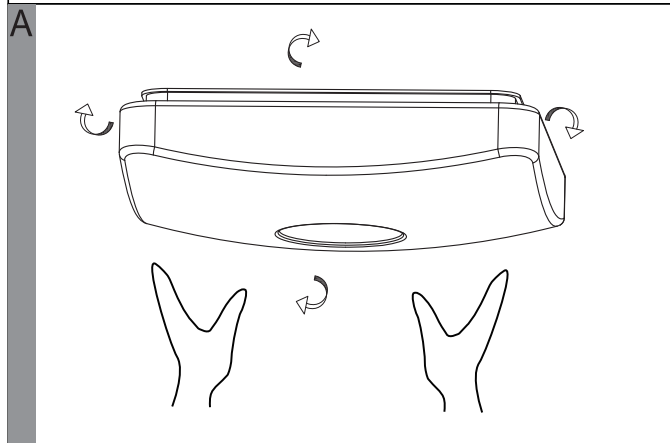

# EGLO LED Ceiling Lamp

Art.-Nr.: 95974/95975

**J**

	Higher Kevin	Higher lumen
Lower lumen	[*] [OFF]	OFF
Lower Kevin	[+] [ON]	ON
10% of the lumen	[10%] [25%] [50%] [100%]	100% of the lumen
25% of the lumen	[D1]	50% of the lumen
Bulb	[D2]	3S constant pushing for memory current temperature
Candle	[RESET]	Back to original set
Snowflake	[Sun]	Sun