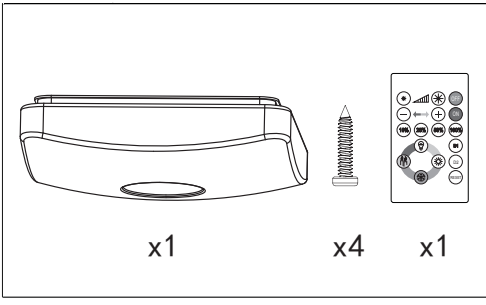

# EGLO LED Ceiling Lamp

Art.-Nr.: 95974/95975

**J**

	Higher Kevin	Higher lumen
Lower lumen	[*] [OFF]	OFF
Lower Kevin	[+] [ON]	ON
10% of the lumen	[10%] [25%] [50%] [100%]	100% of the lumen
25% of the lumen	[D1]	50% of the lumen
Bulb	[D2]	3S constant pushing for memory current temperature
Candle	[RESET]	Back to original set
Snowflake	[Sun]	Sun