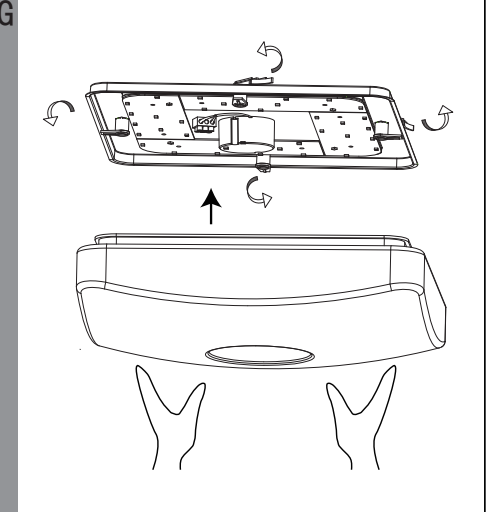

# EGLO LED Ceiling Lamp

Art.-Nr.: 95974/95975

**J**

	Higher Kevin	Higher lumen
Lower lumen	[*] [OFF]	OFF
Lower Kevin	[+] [ON]	ON
10% of the lumen	[10%] [25%] [50%] [100%]	100% of the lumen
25% of the lumen	[D1]	50% of the lumen
Bulb	[D2]	3S constant pushing for memory current temperature
Candle	[RESET]	Back to original set
Snowflake	[Sun]	Sun