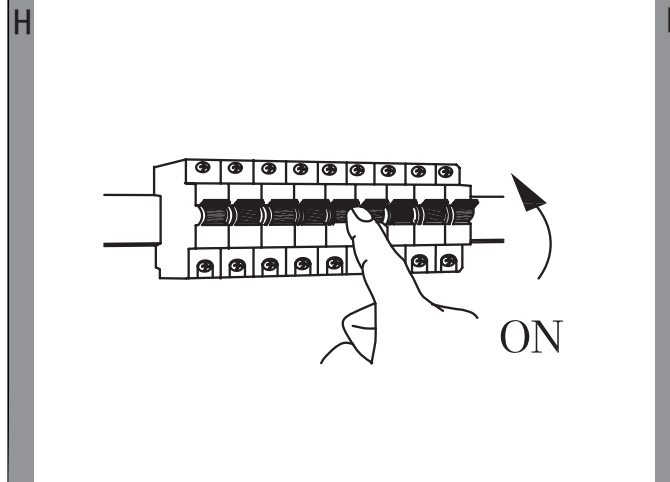

# EGLO LED Ceiling Lamp

Art.-Nr.: 95974/95975

**J**

	Higher Kevin	Higher lumen
Lower lumen	[*] [OFF]	OFF
Lower Kevin	[+] [ON]	ON
10% of the lumen	[10%] [25%] [50%] [100%]	100% of the lumen
25% of the lumen	[D1]	50% of the lumen
Bulb	[D2]	3S constant pushing for memory current temperature
Candle	[RESET]	Back to original set
Snowflake	[Sun]	Sun