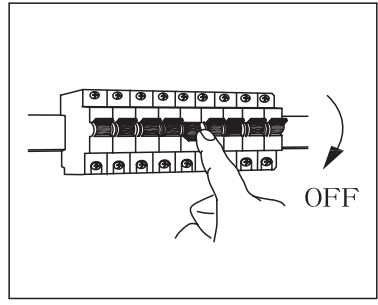

# EGLO LED Ceiling Lamp

Art.-Nr.: 95974/95975

**J**

	Higher Kevin	Higher lumen
Lower lumen	[*] [OFF]	OFF
Lower Kevin	[+] [ON]	ON
10% of the lumen	[10%] [25%] [50%] [100%]	100% of the lumen
25% of the lumen	[D1]	50% of the lumen
Bulb	[D2]	3S constant pushing for memory current temperature
Candle	[RESET]	Back to original set
Snowflake	[Sun]	Sun