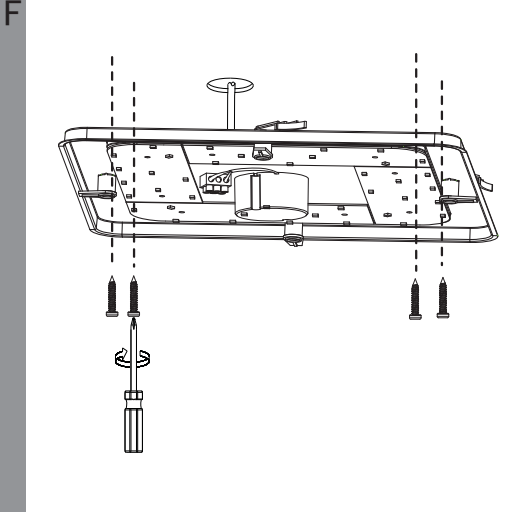

# EGLO LED Ceiling Lamp

Art.-Nr.: 95974/95975

**J**

	Higher Kevin	Higher lumen
Lower lumen	[*] [OFF]	OFF
Lower Kevin	[+] [ON]	ON
10% of the lumen	[10%] [25%] [50%] [100%]	100% of the lumen
25% of the lumen	[D1]	50% of the lumen
Bulb	[D2]	3S constant pushing for memory current temperature
Candle	[RESET]	Back to original set
Snowflake	[Sun]	Sun