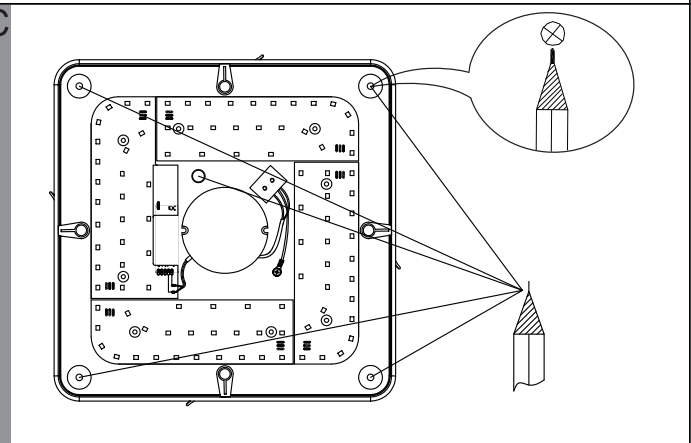

# EGLO LED Ceiling Lamp

Art.-Nr.: 95974/95975

**J**

	Higher Kevin	Higher lumen
Lower lumen	[*] [OFF]	OFF
Lower Kevin	[+] [ON]	ON
10% of the lumen	[10%] [25%] [50%] [100%]	100% of the lumen
25% of the lumen	[D1]	50% of the lumen
Bulb	[D2]	3S constant pushing for memory current temperature
Candle	[RESET]	Back to original set
Snowflake	[Sun]	Sun