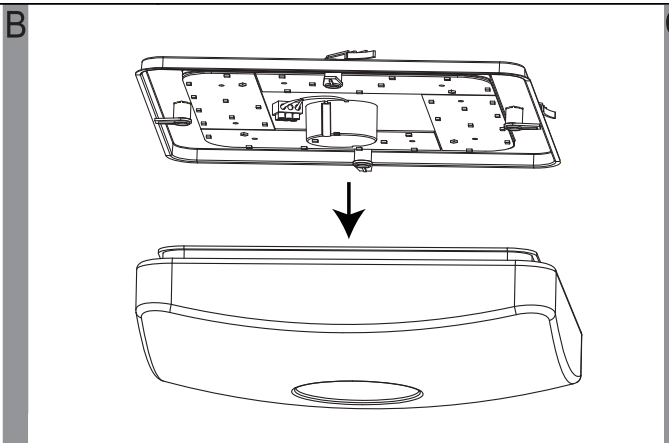

# EGLO LED Ceiling Lamp

Art.-Nr.: 95974/95975

**J**

	Higher Kevin	Higher lumen
Lower lumen	[*] [OFF]	OFF
Lower Kevin	[+] [ON]	ON
10% of the lumen	[10%] [25%] [50%] [100%]	100% of the lumen
25% of the lumen	[D1]	50% of the lumen
Bulb	[D2]	3S constant pushing for memory current temperature
Candle	[RESET]	Back to original set
Snowflake	[Sun]	Sun