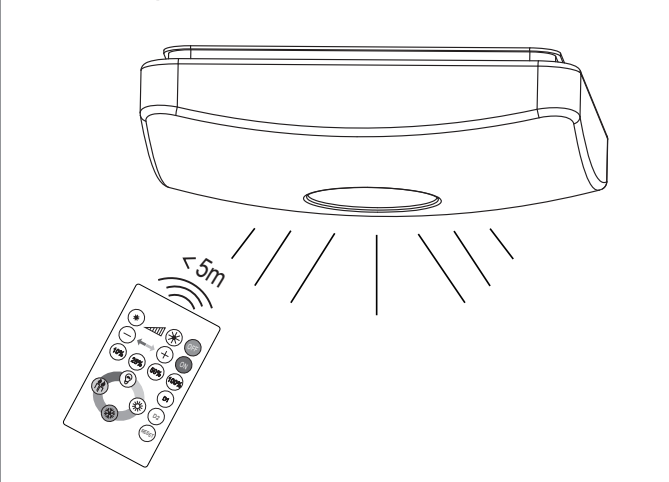

# EGLO LED Ceiling Lamp

Art.-Nr.: 95974/95975

**J**

	Higher Kevin	Higher lumen
Lower lumen	[*] [OFF]	OFF
Lower Kevin	[+] [ON]	ON
10% of the lumen	[10%] [25%] [50%] [100%]	100% of the lumen
25% of the lumen	[D1]	50% of the lumen
Bulb	[D2]	3S constant pushing for memory current temperature
Candle	[RESET]	Back to original set
Snowflake	[Sun]	Sun