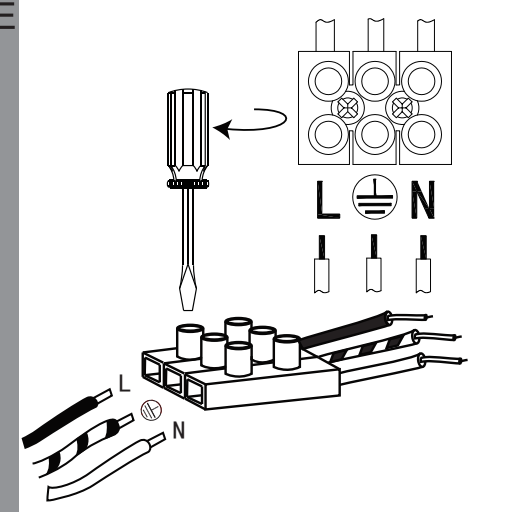

# EGLO LED Ceiling Lamp

Art.-Nr.: 95974/95975

**J**

	Higher Kevin	Higher lumen
Lower lumen	[*] [OFF]	OFF
Lower Kevin	[+] [ON]	ON
10% of the lumen	[10%] [25%] [50%] [100%]	100% of the lumen
25% of the lumen	[D1]	50% of the lumen
Bulb	[D2]	3S constant pushing for memory current temperature
Candle	[RESET]	Back to original set
Snowflake	[Sun]	Sun