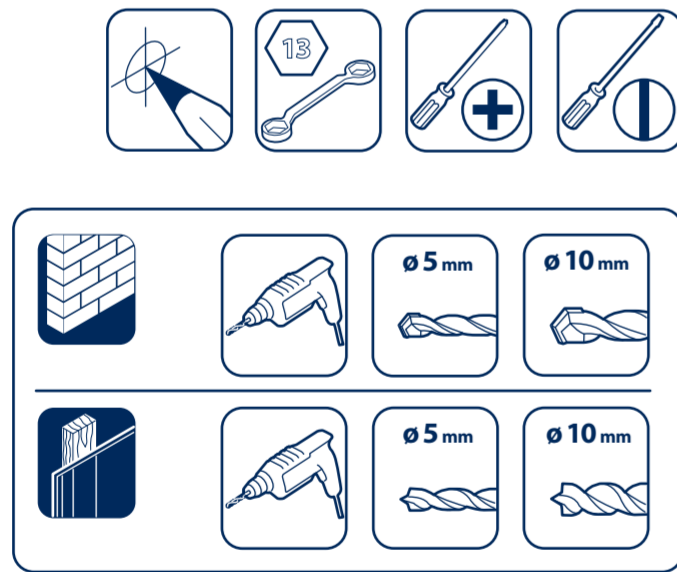

DESIGNED AND ENGINEERED IN THE NETHERLANDS
MADE IN THE P.R.C.
VOGEL'S PRODUCTS BV
NL 5628 DB EINDHOVEN
WWW.VOGELS.COM

PARTS INCLUDED

1 1.1

3 75° | 75° POSITION

OPTION 90° POSITION

TOOLS REQUIRED NOT INCLUDED