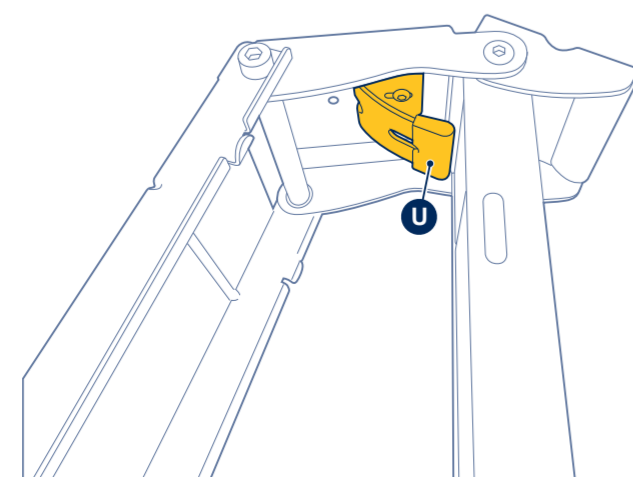

DESIGNED AND ENGINEERED IN THE NETHERLANDS
MADE IN THE P.R.C.
VOGEL'S PRODUCTS BV
NL 5628 DB EINDHOVEN
WWW.VOGELS.COM

PARTS INCLUDED

1 1.1

3 75° | 75° POSITION

OPTION 90° POSITION

TOOLS REQUIRED NOT INCLUDED

1.2

4

2 2.1

2.2 75° | 75° POSITION

STANDARD POSITION

OPTION 90° POSITION