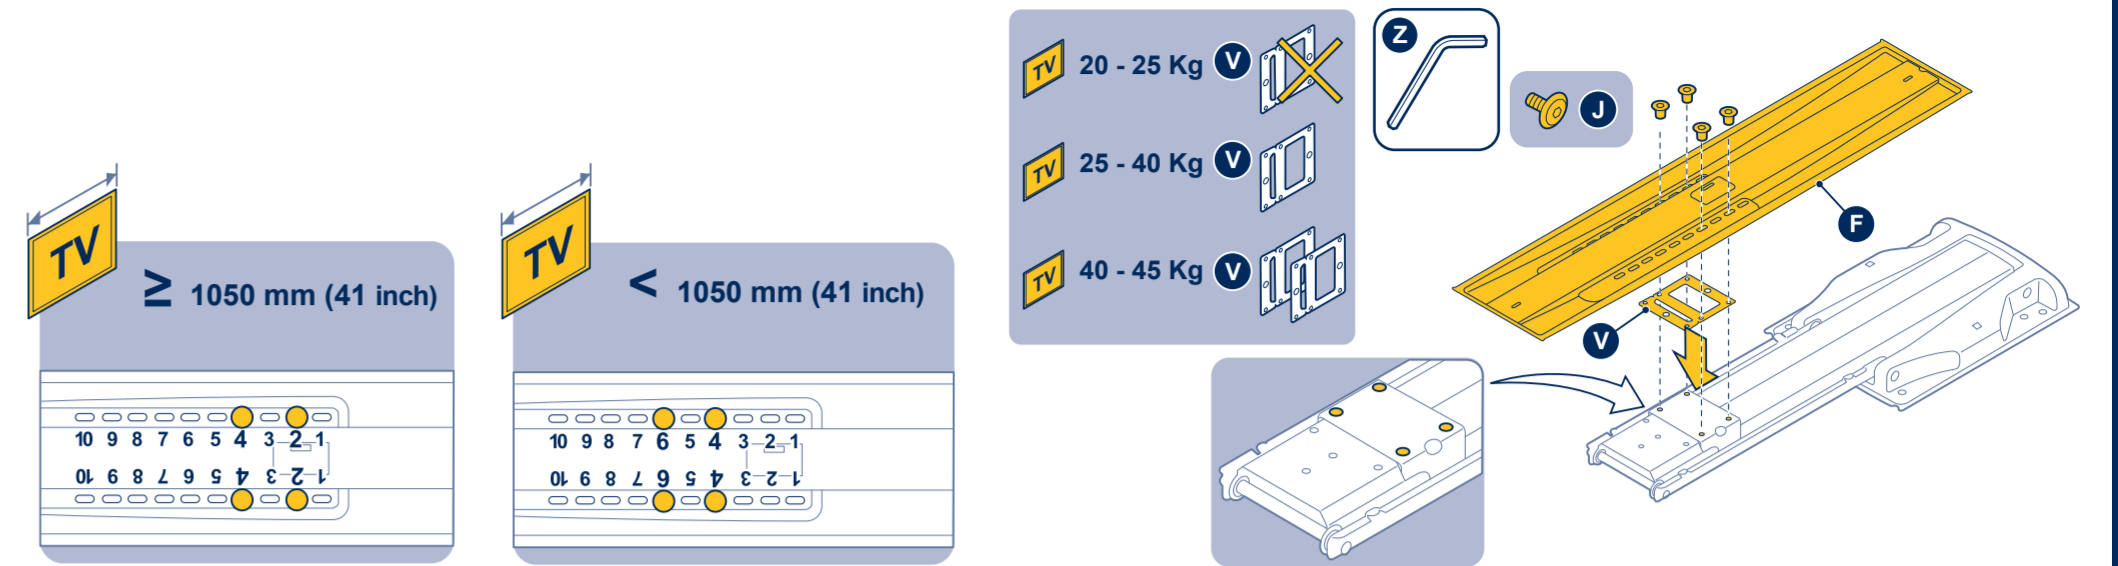

DESIGNED AND ENGINEERED IN THE NETHERLANDS
MADE IN THE P.R.C.
VOGEL'S PRODUCTS BV
NL 5628 DB EINDHOVEN
WWW.VOGELS.COM

PARTS INCLUDED

1 1.1

3 75° | 75° POSITION

OPTION 90° POSITION

TOOLS REQUIRED NOT INCLUDED

1.2

4

2 2.1

2.2 75° | 75° POSITION

STANDARD POSITION

OPTION 90° POSITION