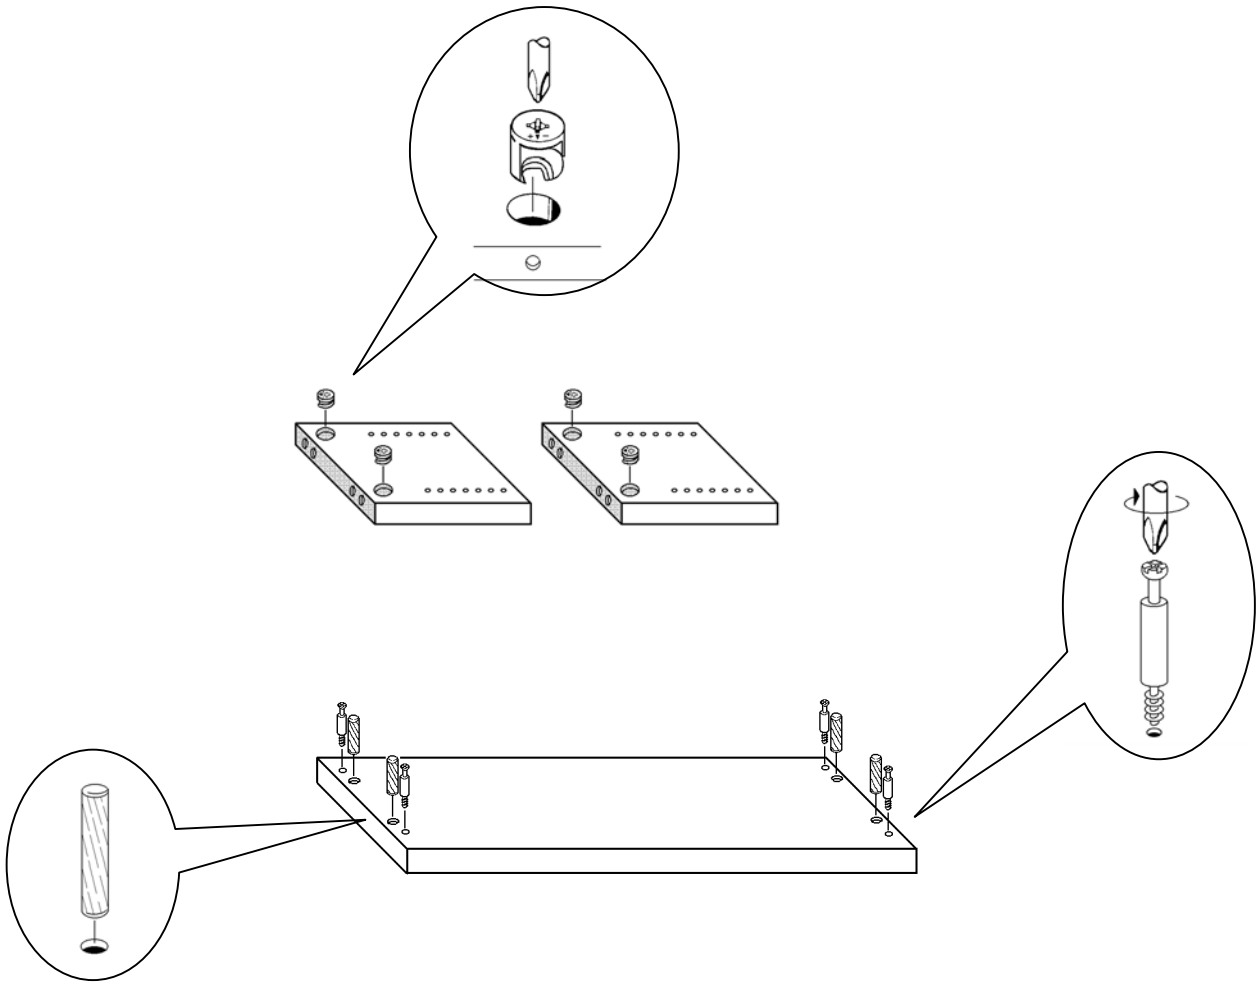

# SPLIT TV

### FITTINGS :

4 x  1.0540.006	4 x  1.0512.040	4 x  1.0512.041	4 x  1.0512.085	4 x  1.0512.024	4 x  1.0520.061
4 x  0520.145					

1

2

3

4