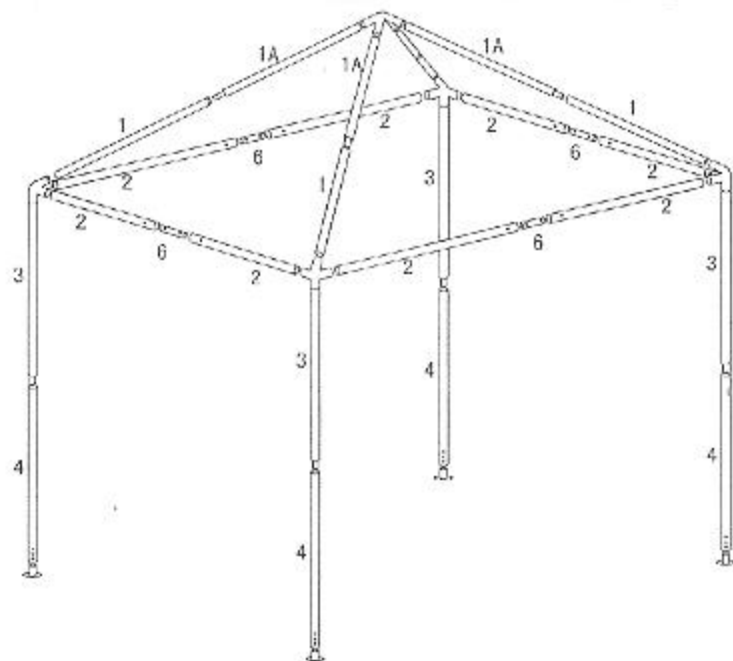

# 3X3M GAZEBO

## Pack Contents

NUMBER	PARTS	SIZE MM	QTY
1		1080	4
1A		1080	4
2		1440	8
3		1060	4
4		1000	4
6		200	4
CENTRE CONNECTOR			1
BASE PLATE			4
STAKE			8
SIDE CORNER JOINTS			5
			4
ROPE			12
			8
			1
			1
			1