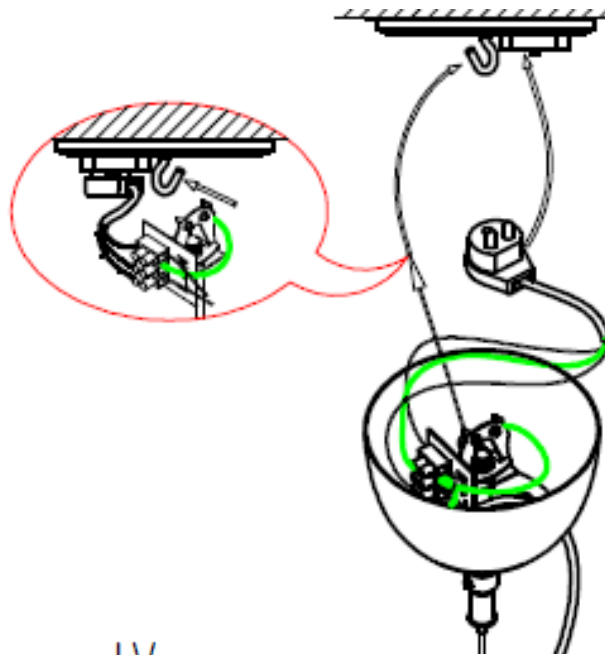

L=Brun/Brown

N=Blå/blue

⚡=gul-grön/yellow-green

II