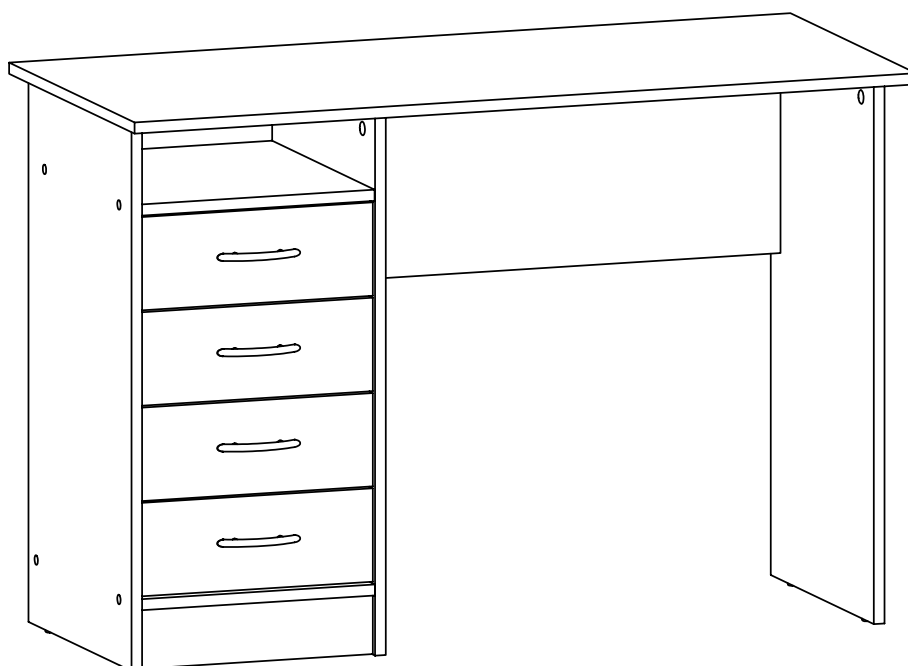

Micasa

80020

4017.355 MB-Pult

Tvilum-Scanbirk A/S

Made in Denmark

© Tvilum-Scanbirk A/S, 14-01-2003

Ege Allé 2
DK-8882 Faarvang, Denmark

10815