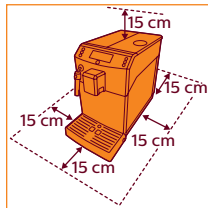

 ESPRESSO

 STEAM

PHILIPS

Super automatic
espresso machine

3100 series

EP3519, EP3510

www.philips.com/coffee-care

BEFORE FIRST USE