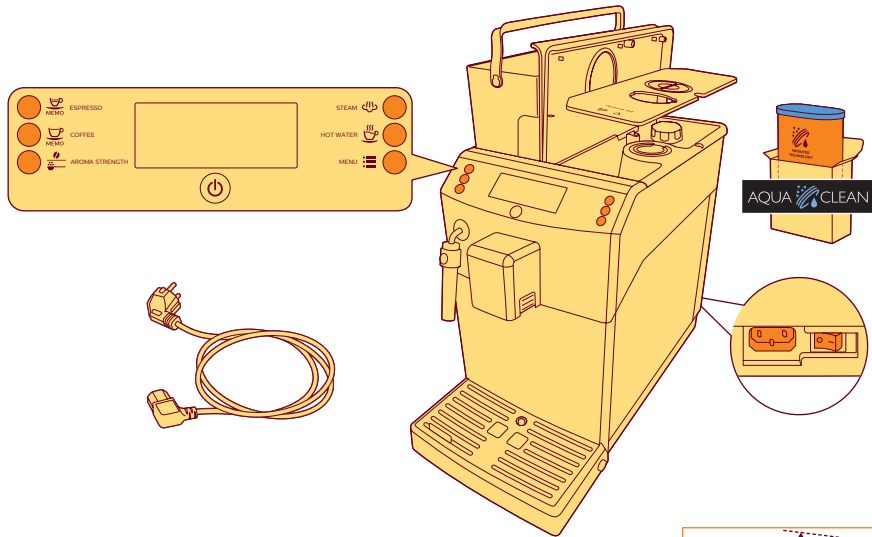

 ESPRESSO

 STEAM

PHILIPS

Super automatic
espresso machine

3100 series

EP3519, EP3510

www.philips.com/coffee-care

BEFORE FIRST USE