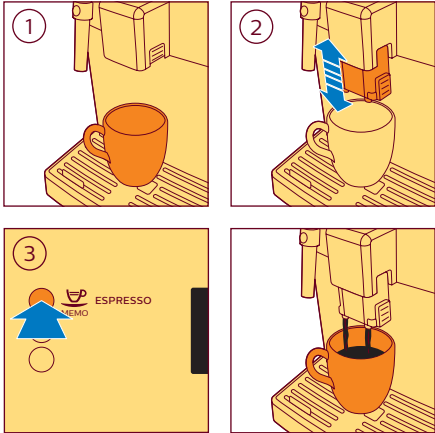

 ESPRESSO

 STEAM

PHILIPS

Super automatic
espresso machine

3100 series

EP3519, EP3510

www.philips.com/coffee-care

BEFORE FIRST USE