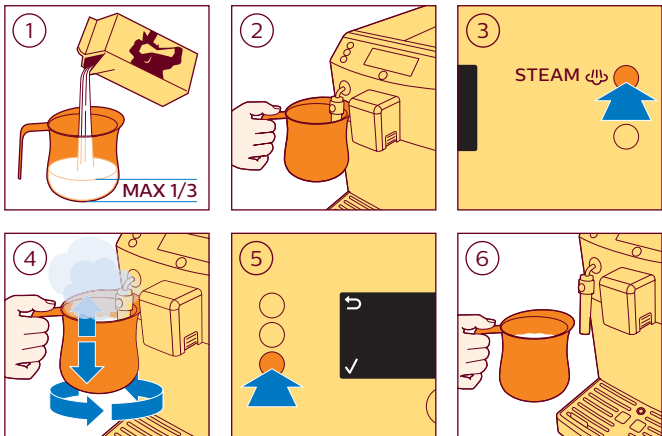

 ESPRESSO

 STEAM

PHILIPS

Super automatic
espresso machine

3100 series

EP3519, EP3510

www.philips.com/coffee-care

BEFORE FIRST USE