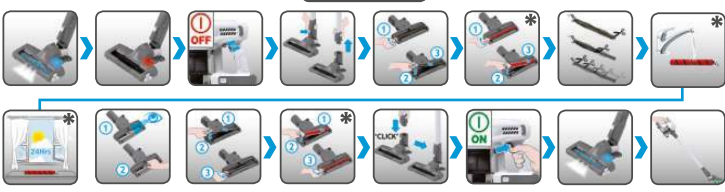

4

5

6

Part No. 48026198

BORN INNOVATIVE

APPLY MANUAL LABEL
HERE

HOOVER