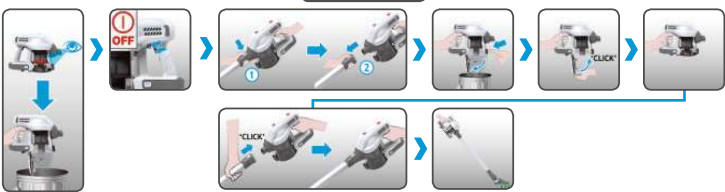

4

5

6

Part No. 48026198

BORN INNOVATIVE

APPLY MANUAL LABEL
HERE

HOOVER