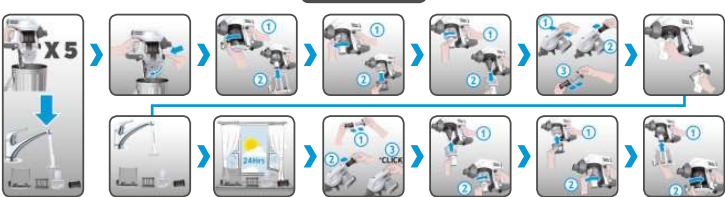

4

5

6

Part No. 48026198

BORN INNOVATIVE

APPLY MANUAL LABEL
HERE

HOOVER