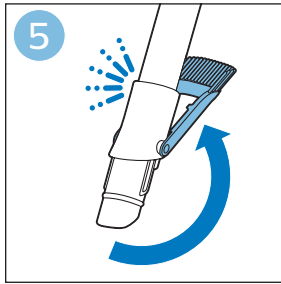

PHILIPS

SpeedPro
Aqua

FC6729, FC6728

	3				11
	4				12
	4				13
	4				13
	5				14
	5				15
	6				16
	8				16
	8				17
	9			 FC6729	17
 FC6729	9				18
	10				18
	10				

FC6729

FC6729

A rectangular box containing registration information and icons. On the left, there is a line drawing of a shaver head and a blade. Below the drawing is the text "CP0178/01" and a blue arrow pointing to the right. On the right, there is a circular icon containing a blue person reading a book, and a rectangular icon containing a warning symbol (exclamation mark) and a recycling symbol. Below the entire box is a blue-bordered rectangle containing the text www.philips.com/register-speedpro-aqua.