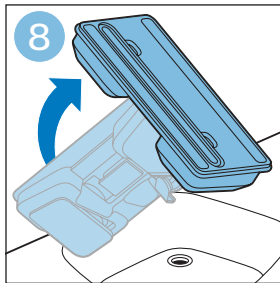

PHILIPS

SpeedPro
Aqua

FC6729, FC6728

	3				11
	4				12
	4				13
	4				13
	5				14
	5				15
	6				16
	8				16
	8				17
	9			 FC6729	17
 FC6729	9				18
	10				18
	10				

FC6729

FC6729

A rectangular box containing registration information and icons. On the left, there is a line drawing of a shaver head and a blade. Below the drawing is the text "CP0178/01" and a blue arrow pointing to the right. On the right, there is a circular icon containing a blue person reading a book, and a rectangular icon containing a warning symbol (exclamation mark) and a recycling symbol. Below the entire box is a blue-bordered rectangle containing the text www.philips.com/register-speedpro-aqua.