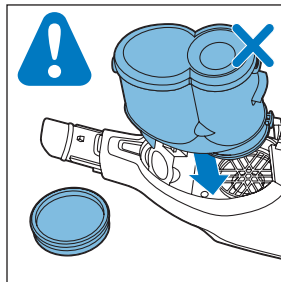

PHILIPS

SpeedPro
Aqua

FC6729, FC6728

	3				11
	4				12
	4				13
	4				13
	5				14
	5				15
	6				16
	8				16
	8				17
	9			 FC6729	17
 FC6729	9				18
	10				18
	10				

FC6729

FC6729

A rectangular box containing registration information and icons. On the left, there is a line drawing of a shaver head and a blade. Below the drawing is the text "CP0178/01" and a blue arrow pointing to the right. On the right, there is a circular icon containing a blue person reading a book, and a rectangular icon containing a warning symbol (exclamation mark) and a recycling symbol. Below the entire box is a blue-bordered rectangle containing the text www.philips.com/register-speedpro-aqua.