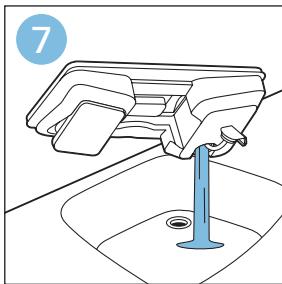

PHILIPS

SpeedPro
Aqua

FC6729, FC6728

	3				11
	4				12
	4				13
	4				13
	5				14
	5				15
	6				16
	8				16
	8				17
	9			 FC6729	17
 FC6729	9				18
	10				18
	10				

FC6729

FC6729

A rectangular box containing registration information and icons. On the left, there is a line drawing of a shaver head and a blade. Below the drawing is the text "CP0178/01" and a blue arrow pointing to the right. On the right, there is a circular icon containing a blue person reading a book, and a rectangular icon containing a warning symbol (exclamation mark) and a recycling symbol. Below the entire box is a blue-bordered rectangle containing the text www.philips.com/register-speedpro-aqua.