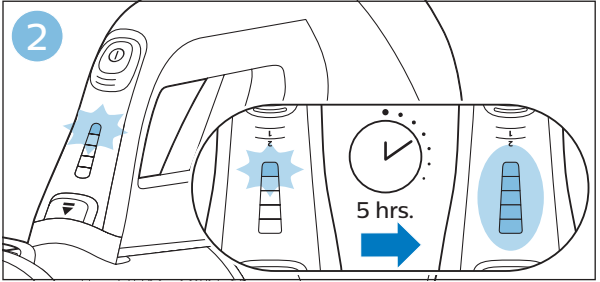

PHILIPS

SpeedPro
Aqua

FC6729, FC6728

	3				11
	4				12
	4				13
	4				13
	5				14
	5				15
	6				16
	8				16
	8				17
	9			 FC6729	17
 FC6729	9				18
	10				18
	10				

FC6729

FC6729

A rectangular box containing registration information and icons. On the left, there is a line drawing of a shaver head and a blade. Below the drawing is the text "CP0178/01" and a blue arrow pointing to the right. On the right, there is a circular icon containing a blue person reading a book, and a rectangular icon containing a warning symbol (exclamation mark) and a recycling symbol. Below the entire box is a blue-bordered rectangle containing the text www.philips.com/register-speedpro-aqua.