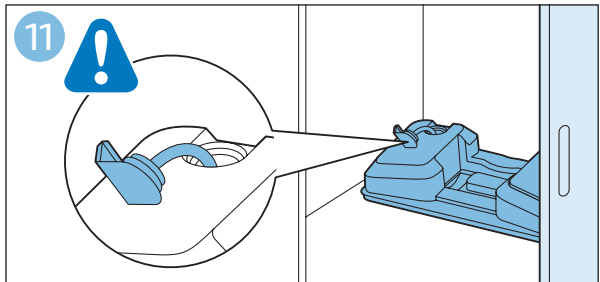

PHILIPS

SpeedPro
Aqua

FC6729, FC6728

	3				11
	4				12
	4				13
	4				13
	5				14
	5				15
	6				16
	8				16
	8				17
	9			 FC6729	17
 FC6729	9				18
	10				18
	10				

FC6729

FC6729

A rectangular box containing registration information and icons. On the left, there is a line drawing of a shaver head and a blade. Below the drawing is the text "CP0178/01" and a blue arrow pointing to the right. On the right, there is a circular icon containing a blue person reading a book, and a rectangular icon containing a warning symbol (exclamation mark) and a recycling symbol. Below the entire box is a blue-bordered rectangle containing the text www.philips.com/register-speedpro-aqua.