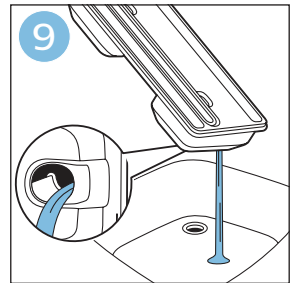

PHILIPS

SpeedPro
Aqua

FC6729, FC6728

	3				11
	4				12
	4				13
	4				13
	5				14
	5				15
	6				16
	8				16
	8				17
	9			 FC6729	17
 FC6729	9				18
	10				18
	10				

FC6729

FC6729

A rectangular box containing registration information and icons. On the left, there is a line drawing of a shaver head and a blade. Below the drawing is the text "CP0178/01" and a blue arrow pointing to the right. On the right, there is a circular icon containing a blue person reading a book, and a rectangular icon containing a warning symbol (exclamation mark) and a recycling symbol. Below the entire box is a blue-bordered rectangle containing the text www.philips.com/register-speedpro-aqua.