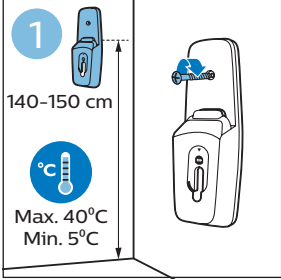

PHILIPS

SpeedPro
Aqua

FC6729, FC6728

	3				11
	4				12
	4				13
	4				13
	5				14
	5				15
	6				16
	8				16
	8				17
	9			 FC6729	17
 FC6729	9				18
	10				18
	10				

FC6729

FC6729

A rectangular box containing registration information and icons. On the left, there is a line drawing of a shaver head and a blade. Below the drawing is the text "CP0178/01" and a blue arrow pointing to the right. On the right, there is a circular icon containing a blue person reading a book, and a rectangular icon containing a warning symbol (exclamation mark) and a recycling symbol. Below the entire box is a blue-bordered rectangle containing the text www.philips.com/register-speedpro-aqua.