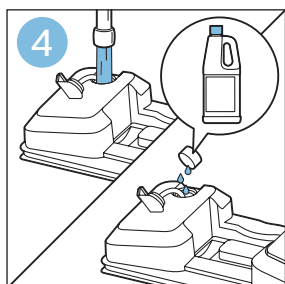

PHILIPS

SpeedPro
Aqua

FC6729, FC6728

	3				11
	4				12
	4				13
	4				13
	5				14
	5				15
	6				16
	8				16
	8				17
	9			 FC6729	17
 FC6729	9				18
	10				18
	10				

FC6729

FC6729

A rectangular box containing registration information and icons. On the left, there is a line drawing of a shaver head and a blade. Below the drawing is the text "CP0178/01" and a blue arrow pointing to the right. On the right, there is a circular icon containing a blue person reading a book, and a rectangular icon containing a warning symbol (exclamation mark) and a recycling symbol. Below the entire box is a blue-bordered rectangle containing the text www.philips.com/register-speedpro-aqua.