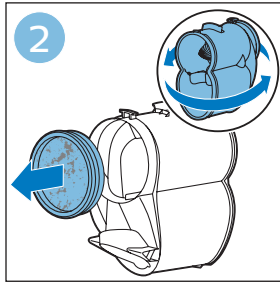

PHILIPS

SpeedPro
Aqua

FC6729, FC6728

	3				11
	4				12
	4				13
	4				13
	5				14
	5				15
	6				16
	8				16
	8				17
	9			 FC6729	17
 FC6729	9				18
	10				18
	10				

FC6729

FC6729

A rectangular box containing registration information and icons. On the left, there is a line drawing of a shaver head and a blade. Below the drawing is the text "CP0178/01" and a blue arrow pointing to the right. On the right, there is a circular icon containing a blue person reading a book, and a rectangular icon containing a warning symbol (exclamation mark) and a recycling symbol. Below the entire box is a blue-bordered rectangle containing the text www.philips.com/register-speedpro-aqua.