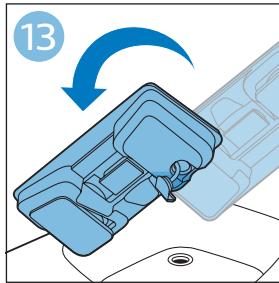

PHILIPS

SpeedPro
Aqua

FC6729, FC6728

	3				11
	4				12
	4				13
	4				13
	5				14
	5				15
	6				16
	8				16
	8				17
	9			 FC6729	17
 FC6729	9				18
	10				18
	10				

FC6729

FC6729

A rectangular box containing registration information and icons. On the left, there is a line drawing of a shaver head and a blade. Below the drawing is the text "CP0178/01" and a blue arrow pointing to the right. On the right, there is a circular icon containing a blue person reading a book, and a rectangular icon containing a warning symbol (exclamation mark) and a recycling symbol. Below the entire box is a blue-bordered rectangle containing the text www.philips.com/register-speedpro-aqua.