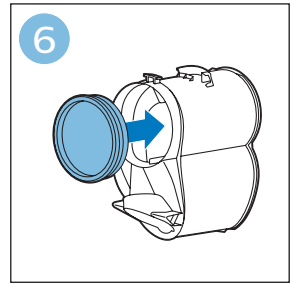

PHILIPS

SpeedPro
Aqua

FC6729, FC6728

	3				11
	4				12
	4				13
	4				13
	5				14
	5				15
	6				16
	8				16
	8				17
	9			 FC6729	17
 FC6729	9				18
	10				18
	10				

FC6729

FC6729

A rectangular box containing registration information and icons. On the left, there is a line drawing of a shaver head and a blade. Below the drawing is the text "CP0178/01" and a blue arrow pointing to the right. On the right, there is a circular icon containing a blue person reading a book, and a rectangular icon containing a warning symbol (exclamation mark) and a recycling symbol. Below the entire box is a blue-bordered rectangle containing the text www.philips.com/register-speedpro-aqua.