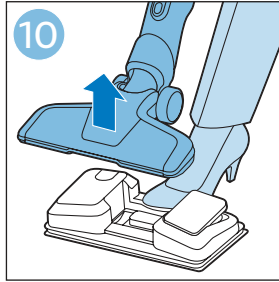

PHILIPS

SpeedPro
Aqua

FC6729, FC6728

	3				11
	4				12
	4				13
	4				13
	5				14
	5				15
	6				16
	8				16
	8				17
	9			 FC6729	17
 FC6729	9				18
	10				18
	10				

FC6729

FC6729

A rectangular box containing registration information and icons. On the left, there is a line drawing of a shaver head and a blade. Below the drawing is the text "CP0178/01" and a blue arrow pointing to the right. On the right, there is a circular icon containing a blue person reading a book, and a rectangular icon containing a warning symbol (exclamation mark) and a recycling symbol. Below the entire box is a blue-bordered rectangle containing the text www.philips.com/register-speedpro-aqua.