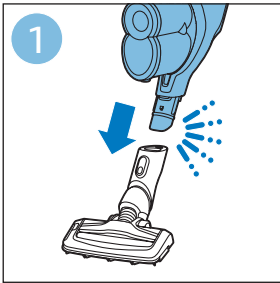

PHILIPS

SpeedPro
Aqua

FC6729, FC6728

	3				11
	4				12
	4				13
	4				13
	5				14
	5				15
	6				16
	8				16
	8				17
	9			 FC6729	17
 FC6729	9				18
	10				18
	10				

FC6729

FC6729

A rectangular box containing registration information and icons. On the left, there is a line drawing of a shaver head and a blade. Below the drawing is the text "CP0178/01" and a blue arrow pointing to the right. On the right, there is a circular icon containing a blue person reading a book, and a rectangular icon containing a warning symbol (exclamation mark) and a recycling symbol. Below the entire box is a blue-bordered rectangle containing the text www.philips.com/register-speedpro-aqua.