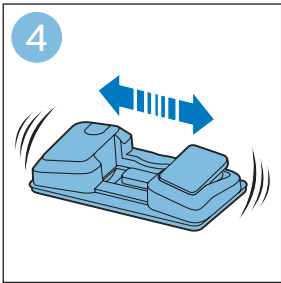

PHILIPS

SpeedPro
Aqua

FC6729, FC6728

	3				11
	4				12
	4				13
	4				13
	5				14
	5				15
	6				16
	8				16
	8				17
	9			 FC6729	17
 FC6729	9				18
	10				18
	10				

FC6729

FC6729

A rectangular box containing registration information and icons. On the left, there is a line drawing of a shaver head and a blade. Below the drawing is the text "CP0178/01" and a blue arrow pointing to the right. On the right, there is a circular icon containing a blue person reading a book, and a rectangular icon containing a warning symbol (exclamation mark) and a recycling symbol. Below the entire box is a blue-bordered rectangle containing the text www.philips.com/register-speedpro-aqua.