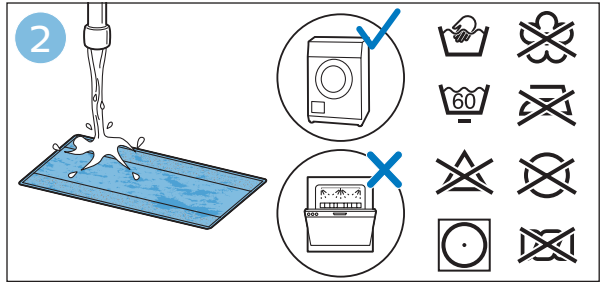

PHILIPS

SpeedPro
Aqua

FC6729, FC6728

	3				11
	4				12
	4				13
	4				13
	5				14
	5				15
	6				16
	8				16
	8				17
	9			 FC6729	17
 FC6729	9				18
	10				18
	10				

FC6729

FC6729

A rectangular box containing registration information and icons. On the left, there is a line drawing of a shaver head and a blade. Below the drawing is the text "CP0178/01" and a blue arrow pointing to the right. On the right, there is a circular icon containing a blue person reading a book, and a rectangular icon containing a warning symbol (exclamation mark) and a recycling symbol. Below the entire box is a blue-bordered rectangle containing the text www.philips.com/register-speedpro-aqua.