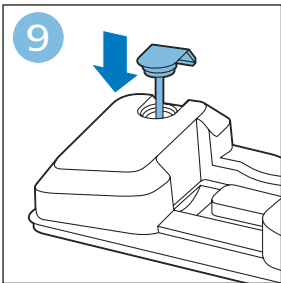

PHILIPS

SpeedPro
Aqua

FC6729, FC6728

	3				11
	4				12
	4				13
	4				13
	5				14
	5				15
	6				16
	8				16
	8				17
	9			 FC6729	17
 FC6729	9				18
	10				18
	10				

FC6729

FC6729

A rectangular box containing registration information and icons. On the left, there is a line drawing of a shaver head and a blade. Below the drawing is the text "CP0178/01" and a blue arrow pointing to the right. On the right, there is a circular icon containing a blue person reading a book, and a rectangular icon containing a warning symbol (exclamation mark) and a recycling symbol. Below the entire box is a blue-bordered rectangle containing the text www.philips.com/register-speedpro-aqua.