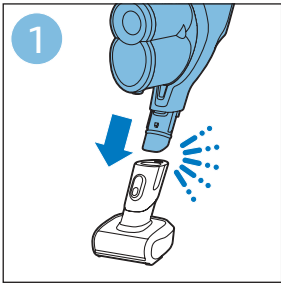

PHILIPS

SpeedPro
Aqua

FC6729, FC6728

	3				11
	4				12
	4				13
	4				13
	5				14
	5				15
	6				16
	8				16
	8				17
	9			 FC6729	17
 FC6729	9				18
	10				18
	10				

FC6729

FC6729

A rectangular box containing registration information and icons. On the left, there is a line drawing of a shaver head and a blade. Below the drawing is the text "CP0178/01" and a blue arrow pointing to the right. On the right, there is a circular icon containing a blue person reading a book, and a rectangular icon containing a warning symbol (exclamation mark) and a recycling symbol. Below the entire box is a blue-bordered rectangle containing the text www.philips.com/register-speedpro-aqua.