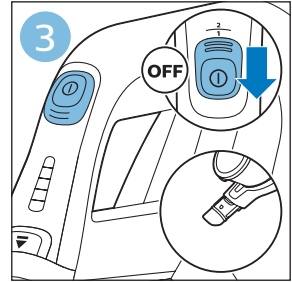

PHILIPS

SpeedPro
Aqua

FC6729, FC6728

	3				11
	4				12
	4				13
	4				13
	5				14
	5				15
	6				16
	8				16
	8				17
	9			 FC6729	17
 FC6729	9				18
	10				18
	10				

FC6729

FC6729

A rectangular box containing registration information and icons. On the left, there is a line drawing of a shaver head and a blade. Below the drawing is the text "CP0178/01" and a blue arrow pointing to the right. On the right, there is a circular icon containing a blue person reading a book, and a rectangular icon containing a warning symbol (exclamation mark) and a recycling symbol. Below the entire box is a blue-bordered rectangle containing the text www.philips.com/register-speedpro-aqua.