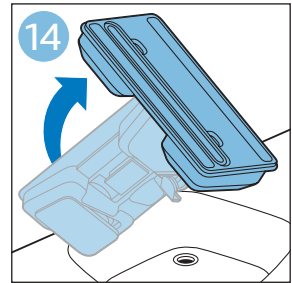

PHILIPS

SpeedPro
Aqua

FC6729, FC6728

	3				11
	4				12
	4				13
	4				13
	5				14
	5				15
	6				16
	8				16
	8				17
	9			 FC6729	17
 FC6729	9				18
	10				18
	10				

FC6729

FC6729

A rectangular box containing registration information and icons. On the left, there is a line drawing of a shaver head and a blade. Below the drawing is the text "CP0178/01" and a blue arrow pointing to the right. On the right, there is a circular icon containing a blue person reading a book, and a rectangular icon containing a warning symbol (exclamation mark) and a recycling symbol. Below the entire box is a blue-bordered rectangle containing the text www.philips.com/register-speedpro-aqua.