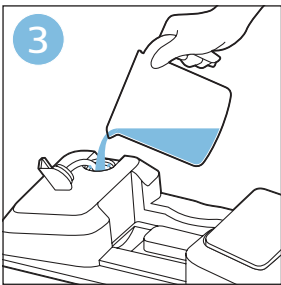

PHILIPS

SpeedPro
Aqua

FC6729, FC6728

	3				11
	4				12
	4				13
	4				13
	5				14
	5				15
	6				16
	8				16
	8				17
	9			 FC6729	17
 FC6729	9				18
	10				18
	10				

FC6729

FC6729

A rectangular box containing registration information and icons. On the left, there is a line drawing of a shaver head and a blade. Below the drawing is the text "CP0178/01" and a blue arrow pointing to the right. On the right, there is a circular icon containing a blue person reading a book, and a rectangular icon containing a warning symbol (exclamation mark) and a recycling symbol. Below the entire box is a blue-bordered rectangle containing the text www.philips.com/register-speedpro-aqua.