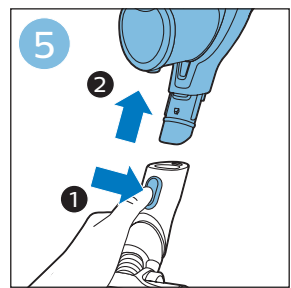

PHILIPS

SpeedPro
Aqua

FC6729, FC6728

	3				11
	4				12
	4				13
	4				13
	5				14
	5				15
	6				16
	8				16
	8				17
	9			 FC6729	17
 FC6729	9				18
	10				18
	10				

FC6729

FC6729

A rectangular box containing registration information and icons. On the left, there is a line drawing of a shaver head and a blade. Below the drawing is the text "CP0178/01" and a blue arrow pointing to the right. On the right, there is a circular icon containing a blue person reading a book, and a rectangular icon containing a warning symbol (exclamation mark) and a recycling symbol. Below the entire box is a blue-bordered rectangle containing the text www.philips.com/register-speedpro-aqua.