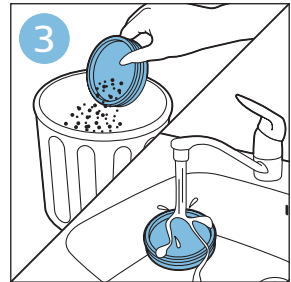

PHILIPS

SpeedPro
Aqua

FC6729, FC6728

	3				11
	4				12
	4				13
	4				13
	5				14
	5				15
	6				16
	8				16
	8				17
	9			 FC6729	17
 FC6729	9				18
	10				18
	10				

FC6729

FC6729

A rectangular box containing registration information and icons. On the left, there is a line drawing of a shaver head and a blade. Below the drawing is the text "CP0178/01" and a blue arrow pointing to the right. On the right, there is a circular icon containing a blue person reading a book, and a rectangular icon containing a warning symbol (exclamation mark) and a recycling symbol. Below the entire box is a blue-bordered rectangle containing the text www.philips.com/register-speedpro-aqua.