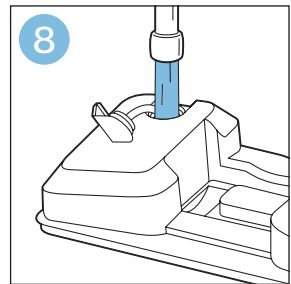

PHILIPS

SpeedPro
Aqua

FC6729, FC6728

	3				11
	4				12
	4				13
	4				13
	5				14
	5				15
	6				16
	8				16
	8				17
	9			 FC6729	17
 FC6729	9				18
	10				18
	10				

FC6729

FC6729

A rectangular box containing registration information and icons. On the left, there is a line drawing of a shaver head and a blade. Below the drawing is the text "CP0178/01" and a blue arrow pointing to the right. On the right, there is a circular icon containing a blue person reading a book, and a rectangular icon containing a warning symbol (exclamation mark) and a recycling symbol. Below the entire box is a blue-bordered rectangle containing the text www.philips.com/register-speedpro-aqua.