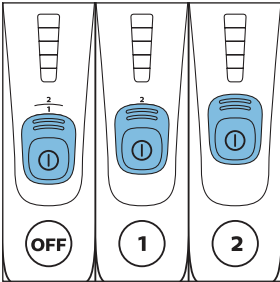

PHILIPS

SpeedPro
Aqua

FC6729, FC6728

	3				11
	4				12
	4				13
	4				13
	5				14
	5				15
	6				16
	8				16
	8				17
	9			 FC6729	17
 FC6729	9				18
	10				18
	10				

FC6729

FC6729

A rectangular box containing registration information and icons. On the left, there is a line drawing of a shaver head and a blade. Below the drawing is the text "CP0178/01" and a blue arrow pointing to the right. On the right, there is a circular icon containing a blue person reading a book, and a rectangular icon containing a warning symbol (exclamation mark) and a recycling symbol. Below the entire box is a blue-bordered rectangle containing the text www.philips.com/register-speedpro-aqua.