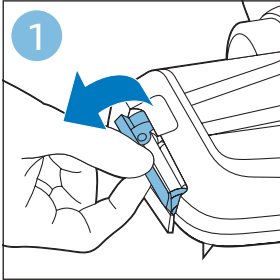

PHILIPS

SpeedPro
Aqua

FC6729, FC6728

	3				11
	4				12
	4				13
	4				13
	5				14
	5				15
	6				16
	8				16
	8				17
	9			 FC6729	17
 FC6729	9				18
	10				18
	10				

FC6729

FC6729

A rectangular box containing registration information and icons. On the left, there is a line drawing of a shaver head and a blade. Below the drawing is the text "CP0178/01" and a blue arrow pointing to the right. On the right, there is a circular icon containing a blue person reading a book, and a rectangular icon containing a warning symbol (exclamation mark) and a recycling symbol. Below the entire box is a blue-bordered rectangle containing the text www.philips.com/register-speedpro-aqua.