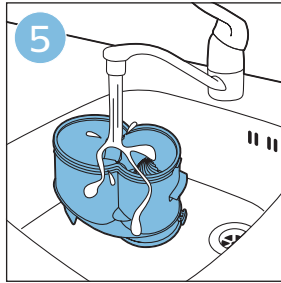

PHILIPS

SpeedPro
Aqua

FC6729, FC6728

	3				11
	4				12
	4				13
	4				13
	5				14
	5				15
	6				16
	8				16
	8				17
	9			 FC6729	17
 FC6729	9				18
	10				18
	10				

FC6729

FC6729

A rectangular box containing registration information and icons. On the left, there is a line drawing of a shaver head and a blade. Below the drawing is the text "CP0178/01" and a blue arrow pointing to the right. On the right, there is a circular icon containing a blue person reading a book, and a rectangular icon containing a warning symbol (exclamation mark) and a recycling symbol. Below the entire box is a blue-bordered rectangle containing the text www.philips.com/register-speedpro-aqua.