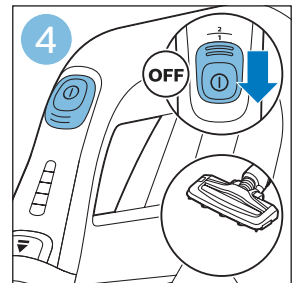

PHILIPS

SpeedPro
Aqua

FC6729, FC6728

	3				11
	4				12
	4				13
	4				13
	5				14
	5				15
	6				16
	8				16
	8				17
	9			 FC6729	17
 FC6729	9				18
	10				18
	10				

FC6729

FC6729

A rectangular box containing registration information and icons. On the left, there is a line drawing of a shaver head and a blade. Below the drawing is the text "CP0178/01" and a blue arrow pointing to the right. On the right, there is a circular icon containing a blue person reading a book, and a rectangular icon containing a warning symbol (exclamation mark) and a recycling symbol. Below the entire box is a blue-bordered rectangle containing the text www.philips.com/register-speedpro-aqua.