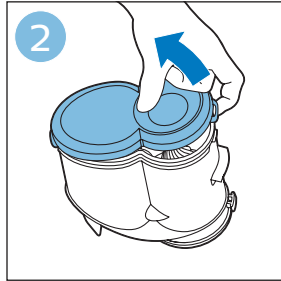

PHILIPS

SpeedPro
Aqua

FC6729, FC6728

	3				11
	4				12
	4				13
	4				13
	5				14
	5				15
	6				16
	8				16
	8				17
	9			 FC6729	17
 FC6729	9				18
	10				18
	10				

FC6729

FC6729

A rectangular box containing registration information and icons. On the left, there is a line drawing of a shaver head and a blade. Below the drawing is the text "CP0178/01" and a blue arrow pointing to the right. On the right, there is a circular icon containing a blue person reading a book, and a rectangular icon containing a warning symbol (exclamation mark) and a recycling symbol. Below the entire box is a blue-bordered rectangle containing the text www.philips.com/register-speedpro-aqua.