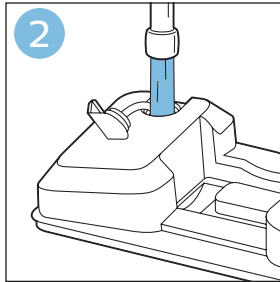

PHILIPS

SpeedPro
Aqua

FC6729, FC6728

	3				11
	4				12
	4				13
	4				13
	5				14
	5				15
	6				16
	8				16
	8				17
	9			 FC6729	17
 FC6729	9				18
	10				18
	10				

FC6729

FC6729

A rectangular box containing registration information and icons. On the left, there is a line drawing of a shaver head and a blade. Below the drawing is the text "CP0178/01" and a blue arrow pointing to the right. On the right, there is a circular icon containing a blue person reading a book, and a rectangular icon containing a warning symbol (exclamation mark) and a recycling symbol. Below the entire box is a blue-bordered rectangle containing the text www.philips.com/register-speedpro-aqua.