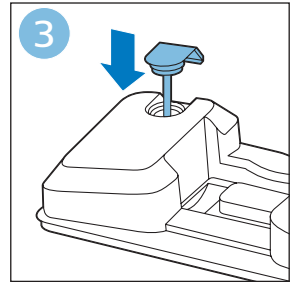

PHILIPS

SpeedPro
Aqua

FC6729, FC6728

	3				11
	4				12
	4				13
	4				13
	5				14
	5				15
	6				16
	8				16
	8				17
	9			 FC6729	17
 FC6729	9				18
	10				18
	10				

FC6729

FC6729

A rectangular box containing registration information and icons. On the left, there is a line drawing of a shaver head and a blade. Below the drawing is the text "CP0178/01" and a blue arrow pointing to the right. On the right, there is a circular icon containing a blue person reading a book, and a rectangular icon containing a warning symbol (exclamation mark) and a recycling symbol. Below the entire box is a blue-bordered rectangle containing the text www.philips.com/register-speedpro-aqua.