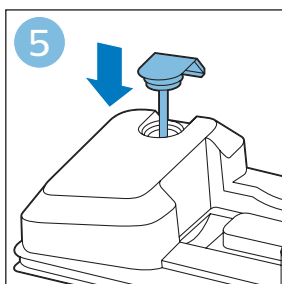

PHILIPS

SpeedPro
Aqua

FC6729, FC6728

	3				11
	4				12
	4				13
	4				13
	5				14
	5				15
	6				16
	8				16
	8				17
	9			 FC6729	17
 FC6729	9				18
	10				18
	10				

FC6729

FC6729

A rectangular box containing registration information and icons. On the left, there is a line drawing of a shaver head and a blade. Below the drawing is the text "CP0178/01" and a blue arrow pointing to the right. On the right, there is a circular icon containing a blue person reading a book, and a rectangular icon containing a warning symbol (exclamation mark) and a recycling symbol. Below the entire box is a blue-bordered rectangle containing the text www.philips.com/register-speedpro-aqua.