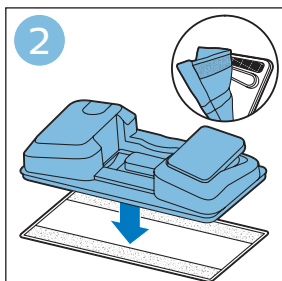

PHILIPS

SpeedPro
Aqua

FC6729, FC6728

	3				11
	4				12
	4				13
	4				13
	5				14
	5				15
	6				16
	8				16
	8				17
	9			 FC6729	17
 FC6729	9				18
	10				18
	10				

FC6729

FC6729

A rectangular box containing registration information and icons. On the left, there is a line drawing of a shaver head and a blade. Below the drawing is the text "CP0178/01" and a blue arrow pointing to the right. On the right, there is a circular icon containing a blue person reading a book, and a rectangular icon containing a warning symbol (exclamation mark) and a recycling symbol. Below the entire box is a blue-bordered rectangle containing the text www.philips.com/register-speedpro-aqua.