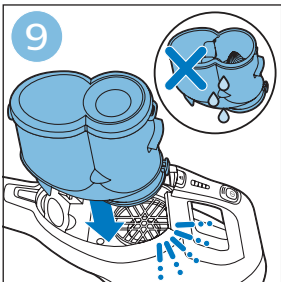

PHILIPS

SpeedPro
Aqua

FC6729, FC6728

	3				11
	4				12
	4				13
	4				13
	5				14
	5				15
	6				16
	8				16
	8				17
	9			 FC6729	17
 FC6729	9				18
	10				18
	10				

FC6729

FC6729

A rectangular box containing registration information and icons. On the left, there is a line drawing of a shaver head and a blade. Below the drawing is the text "CP0178/01" and a blue arrow pointing to the right. On the right, there is a circular icon containing a blue person reading a book, and a rectangular icon containing a warning symbol (exclamation mark) and a recycling symbol. Below the entire box is a blue-bordered rectangle containing the text www.philips.com/register-speedpro-aqua.