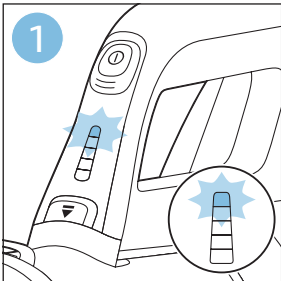

PHILIPS

SpeedPro
Aqua

FC6729, FC6728

	3				11
	4				12
	4				13
	4				13
	5				14
	5				15
	6				16
	8				16
	8				17
	9			 FC6729	17
 FC6729	9				18
	10				18
	10				

FC6729

FC6729

A rectangular box containing registration information and icons. On the left, there is a line drawing of a shaver head and a blade. Below the drawing is the text "CP0178/01" and a blue arrow pointing to the right. On the right, there is a circular icon containing a blue person reading a book, and a rectangular icon containing a warning symbol (exclamation mark) and a recycling symbol. Below the entire box is a blue-bordered rectangle containing the text www.philips.com/register-speedpro-aqua.