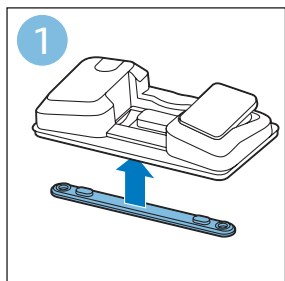

PHILIPS

SpeedPro
Aqua

FC6729, FC6728

	3				11
	4				12
	4				13
	4				13
	5				14
	5				15
	6				16
	8				16
	8				17
	9			 FC6729	17
 FC6729	9				18
	10				18
	10				

FC6729

FC6729

A rectangular box containing registration information and icons. On the left, there is a line drawing of a shaver head and a blade. Below the drawing is the text "CP0178/01" and a blue arrow pointing to the right. On the right, there is a circular icon containing a blue person reading a book, and a rectangular icon containing a warning symbol (exclamation mark) and a recycling symbol. Below the entire box is a blue-bordered rectangle containing the text www.philips.com/register-speedpro-aqua.