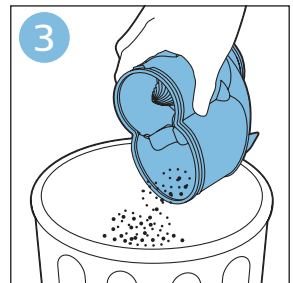

PHILIPS

SpeedPro
Aqua

FC6729, FC6728

	3				11
	4				12
	4				13
	4				13
	5				14
	5				15
	6				16
	8				16
	8				17
	9			 FC6729	17
 FC6729	9				18
	10				18
	10				

FC6729

FC6729

A rectangular box containing registration information and icons. On the left, there is a line drawing of a shaver head and a blade. Below the drawing is the text "CP0178/01" and a blue arrow pointing to the right. On the right, there is a circular icon containing a blue person reading a book, and a rectangular icon containing a warning symbol (exclamation mark) and a recycling symbol. Below the entire box is a blue-bordered rectangle containing the text www.philips.com/register-speedpro-aqua.