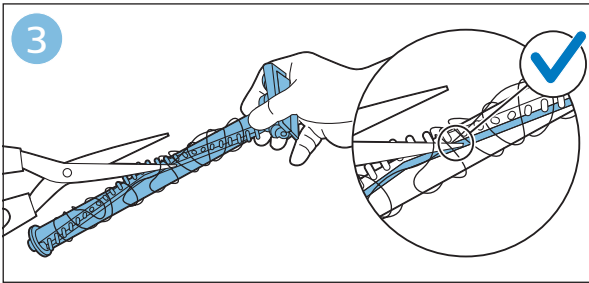

PHILIPS

SpeedPro
Aqua

FC6729, FC6728

	3				11
	4				12
	4				13
	4				13
	5				14
	5				15
	6				16
	8				16
	8				17
	9			 FC6729	17
 FC6729	9				18
	10				18
	10				

FC6729

FC6729

A rectangular box containing registration information and icons. On the left, there is a line drawing of a shaver head and a blade. Below the drawing is the text "CP0178/01" and a blue arrow pointing to the right. On the right, there is a circular icon containing a blue person reading a book, and a rectangular icon containing a warning symbol (exclamation mark) and a recycling symbol. Below the entire box is a blue-bordered rectangle containing the text www.philips.com/register-speedpro-aqua.