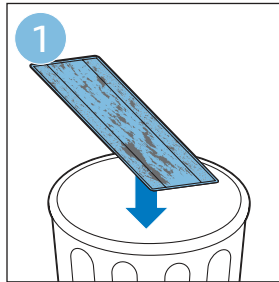

PHILIPS

SpeedPro
Aqua

FC6729, FC6728

	3				11
	4				12
	4				13
	4				13
	5				14
	5				15
	6				16
	8				16
	8				17
	9			 FC6729	17
 FC6729	9				18
	10				18
	10				

FC6729

FC6729

A rectangular box containing registration information and icons. On the left, there is a line drawing of a shaver head and a blade. Below the drawing is the text "CP0178/01" and a blue arrow pointing to the right. On the right, there is a circular icon containing a blue person reading a book, and a rectangular icon containing a warning symbol (exclamation mark) and a recycling symbol. Below the entire box is a blue-bordered rectangle containing the text www.philips.com/register-speedpro-aqua.