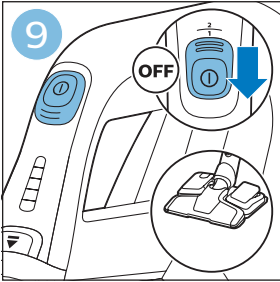

PHILIPS

SpeedPro
Aqua

FC6729, FC6728

	3				11
	4				12
	4				13
	4				13
	5				14
	5				15
	6				16
	8				16
	8				17
	9			 FC6729	17
 FC6729	9				18
	10				18
	10				

FC6729

FC6729

A rectangular box containing registration information and icons. On the left, there is a line drawing of a shaver head and a blade. Below the drawing is the text "CP0178/01" and a blue arrow pointing to the right. On the right, there is a circular icon containing a blue person reading a book, and a rectangular icon containing a warning symbol (exclamation mark) and a recycling symbol. Below the entire box is a blue-bordered rectangle containing the text www.philips.com/register-speedpro-aqua.