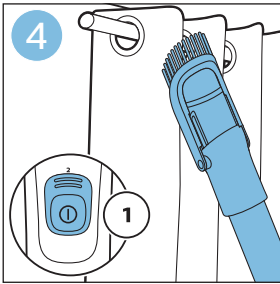

PHILIPS

SpeedPro
Aqua

FC6729, FC6728

	3				11
	4				12
	4				13
	4				13
	5				14
	5				15
	6				16
	8				16
	8				17
	9			 FC6729	17
 FC6729	9				18
	10				18
	10				

FC6729

FC6729

A rectangular box containing registration information and icons. On the left, there is a line drawing of a shaver head and a blade. Below the drawing is the text "CP0178/01" and a blue arrow pointing to the right. On the right, there is a circular icon containing a blue person reading a book, and a rectangular icon containing a warning symbol (exclamation mark) and a recycling symbol. Below the entire box is a blue-bordered rectangle containing the text www.philips.com/register-speedpro-aqua.