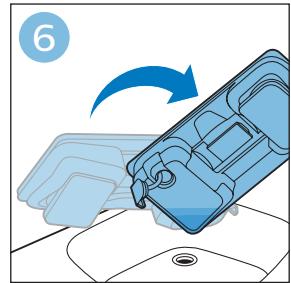

PHILIPS

SpeedPro
Aqua

FC6729, FC6728

	3				11
	4				12
	4				13
	4				13
	5				14
	5				15
	6				16
	8				16
	8				17
	9			 FC6729	17
 FC6729	9				18
	10				18
	10				

FC6729

FC6729

A rectangular box containing registration information and icons. On the left, there is a line drawing of a shaver head and a blade. Below the drawing is the text "CP0178/01" and a blue arrow pointing to the right. On the right, there is a circular icon containing a blue person reading a book, and a rectangular icon containing a warning symbol (exclamation mark) and a recycling symbol. Below the entire box is a blue-bordered rectangle containing the text www.philips.com/register-speedpro-aqua.