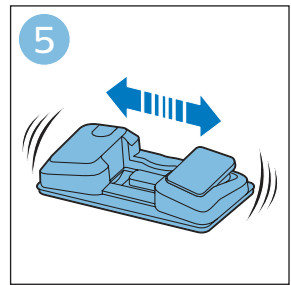

PHILIPS

SpeedPro
Aqua

FC6729, FC6728

	3				11
	4				12
	4				13
	4				13
	5				14
	5				15
	6				16
	8				16
	8				17
	9			 FC6729	17
 FC6729	9				18
	10				18
	10				

FC6729

FC6729

A rectangular box containing registration information and icons. On the left, there is a line drawing of a shaver head and a blade. Below the drawing is the text "CP0178/01" and a blue arrow pointing to the right. On the right, there is a circular icon containing a blue person reading a book, and a rectangular icon containing a warning symbol (exclamation mark) and a recycling symbol. Below the entire box is a blue-bordered rectangle containing the text www.philips.com/register-speedpro-aqua.