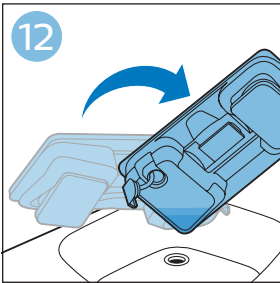

PHILIPS

SpeedPro
Aqua

FC6729, FC6728

	3				11
	4				12
	4				13
	4				13
	5				14
	5				15
	6				16
	8				16
	8				17
	9			 FC6729	17
 FC6729	9				18
	10				18
	10				

FC6729

FC6729

A rectangular box containing registration information and icons. On the left, there is a line drawing of a shaver head and a blade. Below the drawing is the text "CP0178/01" and a blue arrow pointing to the right. On the right, there is a circular icon containing a blue person reading a book, and a rectangular icon containing a warning symbol (exclamation mark) and a recycling symbol. Below the entire box is a blue-bordered rectangle containing the text www.philips.com/register-speedpro-aqua.