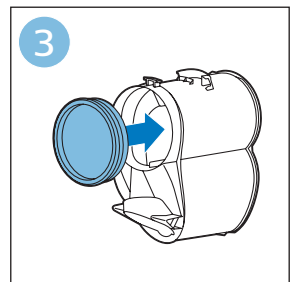

PHILIPS

SpeedPro
Aqua

FC6729, FC6728

	3				11
	4				12
	4				13
	4				13
	5				14
	5				15
	6				16
	8				16
	8				17
	9			 FC6729	17
 FC6729	9				18
	10				18
	10				

FC6729

FC6729

A rectangular box containing registration information and icons. On the left, there is a line drawing of a shaver head and a blade. Below the drawing is the text "CP0178/01" and a blue arrow pointing to the right. On the right, there is a circular icon containing a blue person reading a book, and a rectangular icon containing a warning symbol (exclamation mark) and a recycling symbol. Below the entire box is a blue-bordered rectangle containing the text www.philips.com/register-speedpro-aqua.