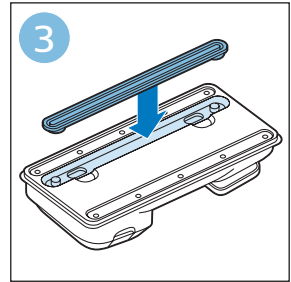

PHILIPS

SpeedPro
Aqua

FC6729, FC6728

	3				11
	4				12
	4				13
	4				13
	5				14
	5				15
	6				16
	8				16
	8				17
	9			 FC6729	17
 FC6729	9				18
	10				18
	10				

FC6729

FC6729

A rectangular box containing registration information and icons. On the left, there is a line drawing of a shaver head and a blade. Below the drawing is the text "CP0178/01" and a blue arrow pointing to the right. On the right, there is a circular icon containing a blue person reading a book, and a rectangular icon containing a warning symbol (exclamation mark) and a recycling symbol. Below the entire box is a blue-bordered rectangle containing the text www.philips.com/register-speedpro-aqua.