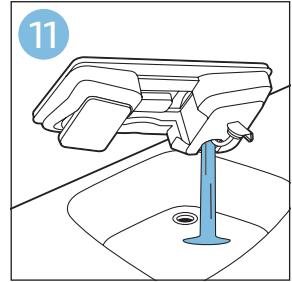

PHILIPS

SpeedPro
Aqua

FC6729, FC6728

	3				11
	4				12
	4				13
	4				13
	5				14
	5				15
	6				16
	8				16
	8				17
	9			 FC6729	17
 FC6729	9				18
	10				18
	10				

FC6729

FC6729

A rectangular box containing registration information and icons. On the left, there is a line drawing of a shaver head and a blade. Below the drawing is the text "CP0178/01" and a blue arrow pointing to the right. On the right, there is a circular icon containing a blue person reading a book, and a rectangular icon containing a warning symbol (exclamation mark) and a recycling symbol. Below the entire box is a blue-bordered rectangle containing the text www.philips.com/register-speedpro-aqua.