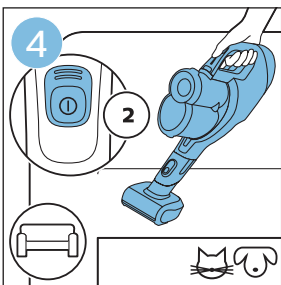

PHILIPS

SpeedPro
Aqua

FC6729, FC6728

	3				11
	4				12
	4				13
	4				13
	5				14
	5				15
	6				16
	8				16
	8				17
	9			 FC6729	17
 FC6729	9				18
	10				18
	10				

FC6729

FC6729

A rectangular box containing registration information and icons. On the left, there is a line drawing of a shaver head and a blade. Below the drawing is the text "CP0178/01" and a blue arrow pointing to the right. On the right, there is a circular icon containing a blue person reading a book, and a rectangular icon containing a warning symbol (exclamation mark) and a recycling symbol. Below the entire box is a blue-bordered rectangle containing the text www.philips.com/register-speedpro-aqua.