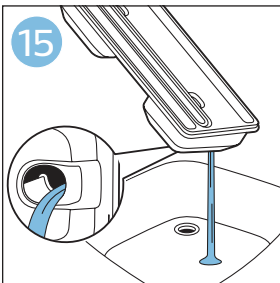

PHILIPS

SpeedPro
Aqua

FC6729, FC6728

	3				11
	4				12
	4				13
	4				13
	5				14
	5				15
	6				16
	8				16
	8				17
	9			 FC6729	17
 FC6729	9				18
	10				18
	10				

FC6729

FC6729

A rectangular box containing registration information and icons. On the left, there is a line drawing of a shaver head and a blade. Below the drawing is the text "CP0178/01" and a blue arrow pointing to the right. On the right, there is a circular icon containing a blue person reading a book, and a rectangular icon containing a warning symbol (exclamation mark) and a recycling symbol. Below the entire box is a blue-bordered rectangle containing the text www.philips.com/register-speedpro-aqua.