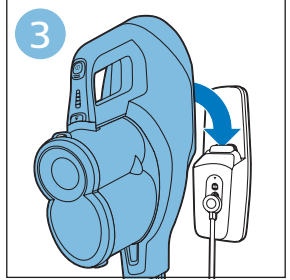

PHILIPS

SpeedPro
Aqua

FC6729, FC6728

	3				11
	4				12
	4				13
	4				13
	5				14
	5				15
	6				16
	8				16
	8				17
	9			 FC6729	17
 FC6729	9				18
	10				18
	10				

FC6729

FC6729

A rectangular box containing registration information and icons. On the left, there is a line drawing of a shaver head and a blade. Below the drawing is the text "CP0178/01" and a blue arrow pointing to the right. On the right, there is a circular icon containing a blue person reading a book, and a rectangular icon containing a warning symbol (exclamation mark) and a recycling symbol. Below the entire box is a blue-bordered rectangle containing the text www.philips.com/register-speedpro-aqua.