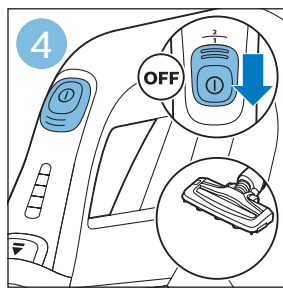

PHILIPS

SpeedPro
Aqua

FC6729, FC6728

	3				11
	4				12
	4				13
	4				13
	5				14
	5				15
	6				16
	8				16
	8				17
	9			 FC6729	17
 FC6729	9				18
	10				18
	10				

FC6729

FC6729

A rectangular box containing registration information and icons. On the left, there is a line drawing of a shaver head and a blade. Below the drawing is the text "CP0178/01" and a blue arrow pointing to the right. On the right, there is a circular icon containing a blue person reading a book, and a rectangular icon containing a warning symbol (exclamation mark) and a recycling symbol. Below the entire box is a blue-bordered rectangle containing the text www.philips.com/register-speedpro-aqua.