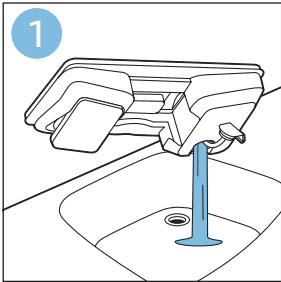

PHILIPS

SpeedPro
Aqua

FC6729, FC6728

	3				11
	4				12
	4				13
	4				13
	5				14
	5				15
	6				16
	8				16
	8				17
	9			 FC6729	17
 FC6729	9				18
	10				18
	10				

FC6729

FC6729

A rectangular box containing registration information and icons. On the left, there is a line drawing of a shaver head and a blade. Below the drawing is the text "CP0178/01" and a blue arrow pointing to the right. On the right, there is a circular icon containing a blue person reading a book, and a rectangular icon containing a warning symbol (exclamation mark) and a recycling symbol. Below the entire box is a blue-bordered rectangle containing the text www.philips.com/register-speedpro-aqua.