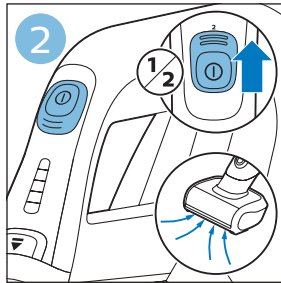

PHILIPS

SpeedPro
Aqua

FC6729, FC6728

	3				11
	4				12
	4				13
	4				13
	5				14
	5				15
	6				16
	8				16
	8				17
	9			 FC6729	17
 FC6729	9				18
	10				18
	10				

FC6729

FC6729

A rectangular box containing registration information and icons. On the left, there is a line drawing of a shaver head and a blade. Below the drawing is the text "CP0178/01" and a blue arrow pointing to the right. On the right, there is a circular icon containing a blue person reading a book, and a rectangular icon containing a warning symbol (exclamation mark) and a recycling symbol. Below the entire box is a blue-bordered rectangle containing the text www.philips.com/register-speedpro-aqua.