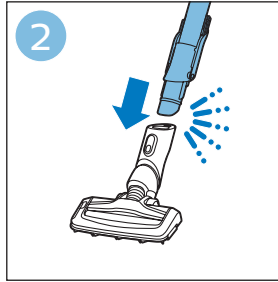

PHILIPS

SpeedPro
Aqua

FC6729, FC6728

	3				11
	4				12
	4				13
	4				13
	5				14
	5				15
	6				16
	8				16
	8				17
	9			 FC6729	17
 FC6729	9				18
	10				18
	10				

FC6729

FC6729

A rectangular box containing registration information and icons. On the left, there is a line drawing of a shaver head and a blade. Below the drawing is the text "CP0178/01" and a blue arrow pointing to the right. On the right, there is a circular icon containing a blue person reading a book, and a rectangular icon containing a warning symbol (exclamation mark) and a recycling symbol. Below the entire box is a blue-bordered rectangle containing the text www.philips.com/register-speedpro-aqua.