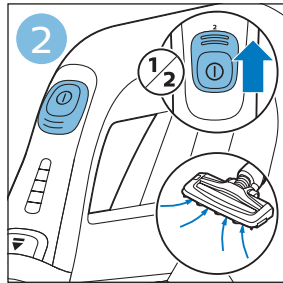

PHILIPS

SpeedPro
Aqua

FC6729, FC6728

	3				11
	4				12
	4				13
	4				13
	5				14
	5				15
	6				16
	8				16
	8				17
	9			 FC6729	17
 FC6729	9				18
	10				18
	10				

FC6729

FC6729

A rectangular box containing registration information and icons. On the left, there is a line drawing of a shaver head and a blade. Below the drawing is the text "CP0178/01" and a blue arrow pointing to the right. On the right, there is a circular icon containing a blue person reading a book, and a rectangular icon containing a warning symbol (exclamation mark) and a recycling symbol. Below the entire box is a blue-bordered rectangle containing the text www.philips.com/register-speedpro-aqua.