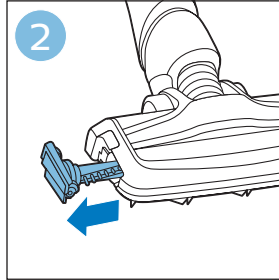

PHILIPS

SpeedPro
Aqua

FC6729, FC6728

	3				11
	4				12
	4				13
	4				13
	5				14
	5				15
	6				16
	8				16
	8				17
	9			 FC6729	17
 FC6729	9				18
	10				18
	10				

FC6729

FC6729

A rectangular box containing registration information and icons. On the left, there is a line drawing of a shaver head and a blade. Below the drawing is the text "CP0178/01" and a blue arrow pointing to the right. On the right, there is a circular icon containing a blue person reading a book, and a rectangular icon containing a warning symbol (exclamation mark) and a recycling symbol. Below the entire box is a blue-bordered rectangle containing the text www.philips.com/register-speedpro-aqua.