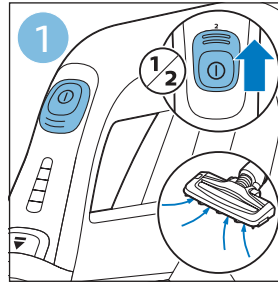

PHILIPS

SpeedPro
Aqua

FC6729, FC6728

	3				11
	4				12
	4				13
	4				13
	5				14
	5				15
	6				16
	8				16
	8				17
	9			 FC6729	17
 FC6729	9				18
	10				18
	10				

FC6729

FC6729

A rectangular box containing registration information and icons. On the left, there is a line drawing of a shaver head and a blade. Below the drawing is the text "CP0178/01" and a blue arrow pointing to the right. On the right, there is a circular icon containing a blue person reading a book, and a rectangular icon containing a warning symbol (exclamation mark) and a recycling symbol. Below the entire box is a blue-bordered rectangle containing the text www.philips.com/register-speedpro-aqua.