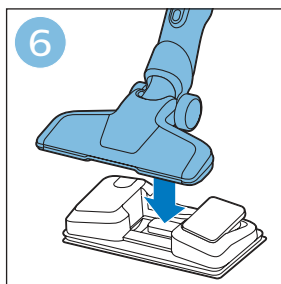

PHILIPS

SpeedPro
Aqua

FC6729, FC6728

	3				11
	4				12
	4				13
	4				13
	5				14
	5				15
	6				16
	8				16
	8				17
	9			 FC6729	17
 FC6729	9				18
	10				18
	10				

FC6729

FC6729

A rectangular box containing registration information and icons. On the left, there is a line drawing of a shaver head and a blade. Below the drawing is the text "CP0178/01" and a blue arrow pointing to the right. On the right, there is a circular icon containing a blue person reading a book, and a rectangular icon containing a warning symbol (exclamation mark) and a recycling symbol. Below the entire box is a blue-bordered rectangle containing the text www.philips.com/register-speedpro-aqua.