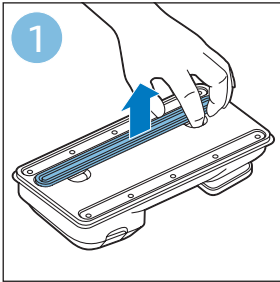

PHILIPS

SpeedPro
Aqua

FC6729, FC6728

	3				11
	4				12
	4				13
	4				13
	5				14
	5				15
	6				16
	8				16
	8				17
	9			 FC6729	17
 FC6729	9				18
	10				18
	10				

FC6729

FC6729

A rectangular box containing registration information and icons. On the left, there is a line drawing of a shaver head and a blade. Below the drawing is the text "CP0178/01" and a blue arrow pointing to the right. On the right, there is a circular icon containing a blue person reading a book, and a rectangular icon containing a warning symbol (exclamation mark) and a recycling symbol. Below the entire box is a blue-bordered rectangle containing the text www.philips.com/register-speedpro-aqua.