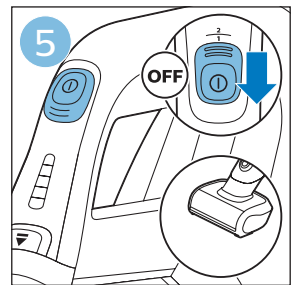

PHILIPS

SpeedPro
Aqua

FC6729, FC6728

	3				11
	4				12
	4				13
	4				13
	5				14
	5				15
	6				16
	8				16
	8				17
	9			 FC6729	17
 FC6729	9				18
	10				18
	10				

FC6729

FC6729

A rectangular box containing registration information and icons. On the left, there is a line drawing of a shaver head and a blade. Below the drawing is the text "CP0178/01" and a blue arrow pointing to the right. On the right, there is a circular icon containing a blue person reading a book, and a rectangular icon containing a warning symbol (exclamation mark) and a recycling symbol. Below the entire box is a blue-bordered rectangle containing the text www.philips.com/register-speedpro-aqua.