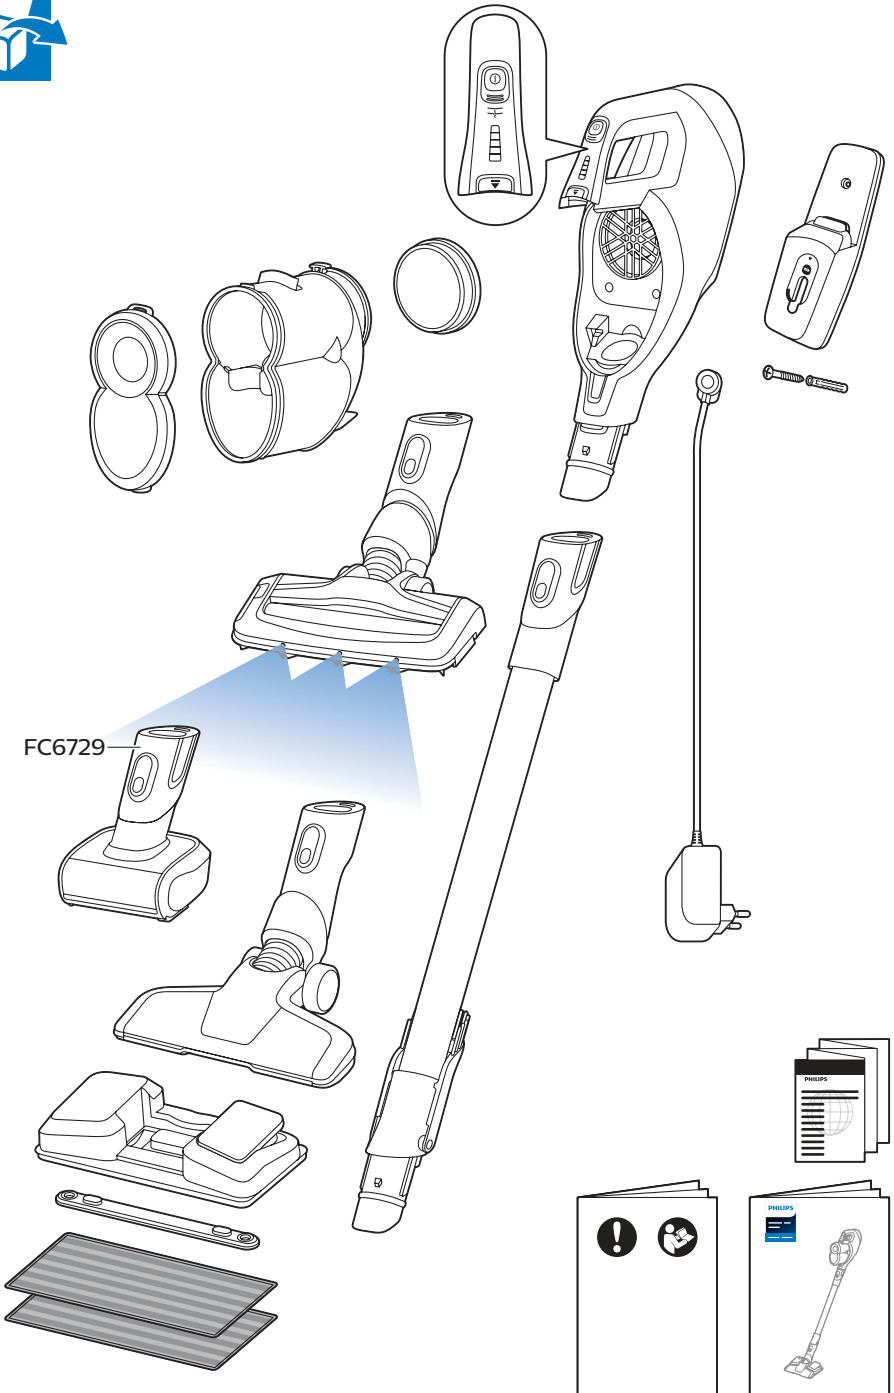

PHILIPS

SpeedPro
Aqua

FC6729, FC6728

	3				11
	4				12
	4				13
	4				13
	5				14
	5				15
	6				16
	8				16
	8				17
	9			 FC6729	17
 FC6729	9				18
	10				18
	10				

FC6729

FC6729

A rectangular box containing registration information and icons. On the left, there is a line drawing of a shaver head and a blade. Below the drawing is the text "CP0178/01" and a blue arrow pointing to the right. On the right, there is a circular icon containing a blue person reading a book, and a rectangular icon containing a warning symbol (exclamation mark) and a recycling symbol. Below the entire box is a blue-bordered rectangle containing the text www.philips.com/register-speedpro-aqua.