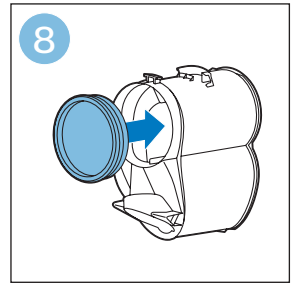

PHILIPS

SpeedPro
Aqua

FC6729, FC6728

	3				11
	4				12
	4				13
	4				13
	5				14
	5				15
	6				16
	8				16
	8				17
	9			 FC6729	17
 FC6729	9				18
	10				18
	10				

FC6729

FC6729

A rectangular box containing registration information and icons. On the left, there is a line drawing of a shaver head and a blade. Below the drawing is the text "CP0178/01" and a blue arrow pointing to the right. On the right, there is a circular icon containing a blue person reading a book, and a rectangular icon containing a warning symbol (exclamation mark) and a recycling symbol. Below the entire box is a blue-bordered rectangle containing the text www.philips.com/register-speedpro-aqua.