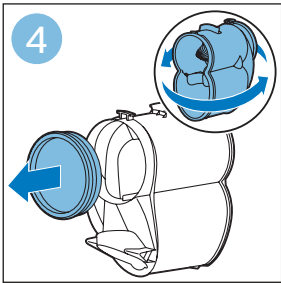

PHILIPS

SpeedPro
Aqua

FC6729, FC6728

	3				11
	4				12
	4				13
	4				13
	5				14
	5				15
	6				16
	8				16
	8				17
	9			 FC6729	17
 FC6729	9				18
	10				18
	10				

FC6729

FC6729

A rectangular box containing registration information and icons. On the left, there is a line drawing of a shaver head and a blade. Below the drawing is the text "CP0178/01" and a blue arrow pointing to the right. On the right, there is a circular icon containing a blue person reading a book, and a rectangular icon containing a warning symbol (exclamation mark) and a recycling symbol. Below the entire box is a blue-bordered rectangle containing the text www.philips.com/register-speedpro-aqua.