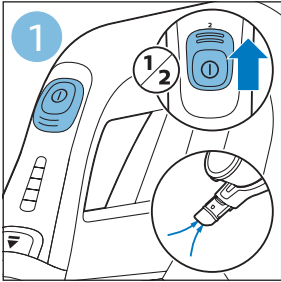

PHILIPS

SpeedPro
Aqua

FC6729, FC6728

	3				11
	4				12
	4				13
	4				13
	5				14
	5				15
	6				16
	8				16
	8				17
	9			 FC6729	17
 FC6729	9				18
	10				18
	10				

FC6729

FC6729

A rectangular box containing registration information and icons. On the left, there is a line drawing of a shaver head and a blade. Below the drawing is the text "CP0178/01" and a blue arrow pointing to the right. On the right, there is a circular icon containing a blue person reading a book, and a rectangular icon containing a warning symbol (exclamation mark) and a recycling symbol. Below the entire box is a blue-bordered rectangle containing the text www.philips.com/register-speedpro-aqua.