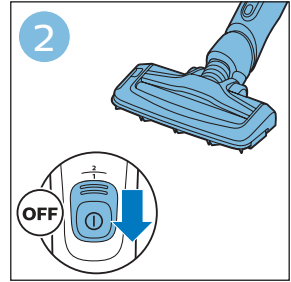

PHILIPS

SpeedPro
Aqua

FC6729, FC6728

	3				11
	4				12
	4				13
	4				13
	5				14
	5				15
	6				16
	8				16
	8				17
	9			 FC6729	17
 FC6729	9				18
	10				18
	10				

FC6729

FC6729

A rectangular box containing registration information and icons. On the left, there is a line drawing of a shaver head and a blade. Below the drawing is the text "CP0178/01" and a blue arrow pointing to the right. On the right, there is a circular icon containing a blue person reading a book, and a rectangular icon containing a warning symbol (exclamation mark) and a recycling symbol. Below the entire box is a blue-bordered rectangle containing the text www.philips.com/register-speedpro-aqua.