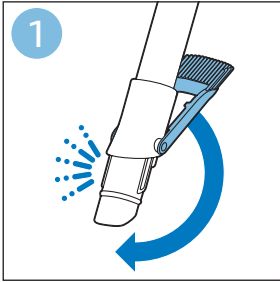

PHILIPS

SpeedPro
Aqua

FC6729, FC6728

	3				11
	4				12
	4				13
	4				13
	5				14
	5				15
	6				16
	8				16
	8				17
	9			 FC6729	17
 FC6729	9				18
	10				18
	10				

FC6729

FC6729

A rectangular box containing registration information and icons. On the left, there is a line drawing of a shaver head and a blade. Below the drawing is the text "CP0178/01" and a blue arrow pointing to the right. On the right, there is a circular icon containing a blue person reading a book, and a rectangular icon containing a warning symbol (exclamation mark) and a recycling symbol. Below the entire box is a blue-bordered rectangle containing the text www.philips.com/register-speedpro-aqua.