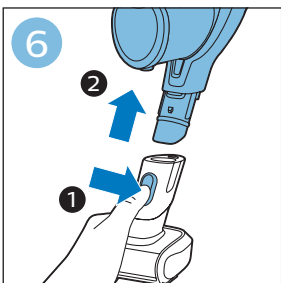

PHILIPS

SpeedPro
Aqua

FC6729, FC6728

	3				11
	4				12
	4				13
	4				13
	5				14
	5				15
	6				16
	8				16
	8				17
	9			 FC6729	17
 FC6729	9				18
	10				18
	10				

FC6729

FC6729

A rectangular box containing registration information and icons. On the left, there is a line drawing of a shaver head and a blade. Below the drawing is the text "CP0178/01" and a blue arrow pointing to the right. On the right, there is a circular icon containing a blue person reading a book, and a rectangular icon containing a warning symbol (exclamation mark) and a recycling symbol. Below the entire box is a blue-bordered rectangle containing the text www.philips.com/register-speedpro-aqua.