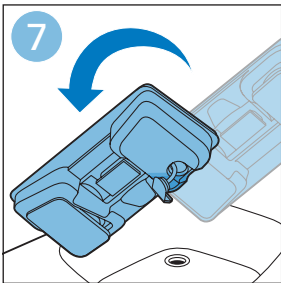

PHILIPS

SpeedPro
Aqua

FC6729, FC6728

	3				11
	4				12
	4				13
	4				13
	5				14
	5				15
	6				16
	8				16
	8				17
	9			 FC6729	17
 FC6729	9				18
	10				18
	10				

FC6729

FC6729

A rectangular box containing registration information and icons. On the left, there is a line drawing of a shaver head and a blade. Below the drawing is the text "CP0178/01" and a blue arrow pointing to the right. On the right, there is a circular icon containing a blue person reading a book, and a rectangular icon containing a warning symbol (exclamation mark) and a recycling symbol. Below the entire box is a blue-bordered rectangle containing the text www.philips.com/register-speedpro-aqua.