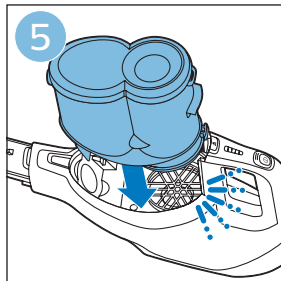

PHILIPS

SpeedPro
Aqua

FC6729, FC6728

	3				11
	4				12
	4				13
	4				13
	5				14
	5				15
	6				16
	8				16
	8				17
	9			 FC6729	17
 FC6729	9				18
	10				18
	10				

FC6729

FC6729

A rectangular box containing registration information and icons. On the left, there is a line drawing of a shaver head and a blade. Below the drawing is the text "CP0178/01" and a blue arrow pointing to the right. On the right, there is a circular icon containing a blue person reading a book, and a rectangular icon containing a warning symbol (exclamation mark) and a recycling symbol. Below the entire box is a blue-bordered rectangle containing the text www.philips.com/register-speedpro-aqua.