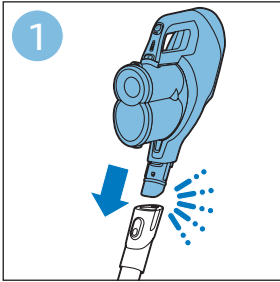

PHILIPS

SpeedPro
Aqua

FC6729, FC6728

	3				11
	4				12
	4				13
	4				13
	5				14
	5				15
	6				16
	8				16
	8				17
	9			 FC6729	17
 FC6729	9				18
	10				18
	10				

FC6729

FC6729

A rectangular box containing registration information and icons. On the left, there is a line drawing of a shaver head and a blade. Below the drawing is the text "CP0178/01" and a blue arrow pointing to the right. On the right, there is a circular icon containing a blue person reading a book, and a rectangular icon containing a warning symbol (exclamation mark) and a recycling symbol. Below the entire box is a blue-bordered rectangle containing the text www.philips.com/register-speedpro-aqua.