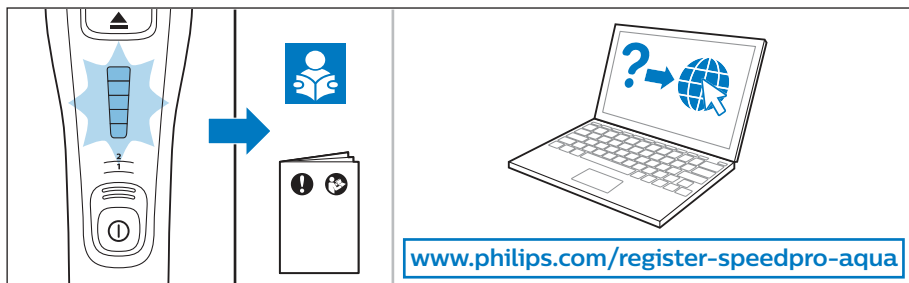

- **EN** Addendum to operational documentation
- **RU** Дополнение к эксплуатационной документации
- **KK** Қосымша пайдалану құжаттамасын