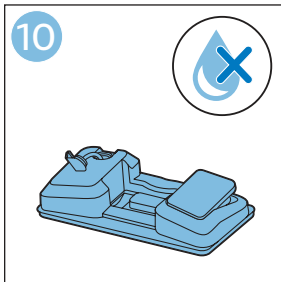

PHILIPS

SpeedPro
Aqua

FC6729, FC6728

	3				11
	4				12
	4				13
	4				13
	5				14
	5				15
	6				16
	8				16
	8				17
	9			 FC6729	17
 FC6729	9				18
	10				18
	10				

FC6729

FC6729

A rectangular box containing registration information and icons. On the left, there is a line drawing of a shaver head and a blade. Below the drawing is the text "CP0178/01" and a blue arrow pointing to the right. On the right, there is a circular icon containing a blue person reading a book, and a rectangular icon containing a warning symbol (exclamation mark) and a recycling symbol. Below the entire box is a blue-bordered rectangle containing the text www.philips.com/register-speedpro-aqua.