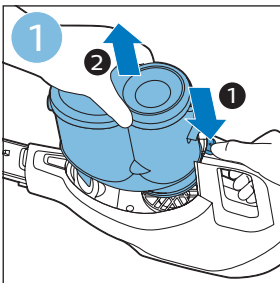

PHILIPS

SpeedPro
Aqua

FC6729, FC6728

	3				11
	4				12
	4				13
	4				13
	5				14
	5				15
	6				16
	8				16
	8				17
	9			 FC6729	17
 FC6729	9				18
	10				18
	10				

FC6729

FC6729

A rectangular box containing registration information and icons. On the left, there is a line drawing of a shaver head and a blade. Below the drawing is the text "CP0178/01" and a blue arrow pointing to the right. On the right, there is a circular icon containing a blue person reading a book, and a rectangular icon containing a warning symbol (exclamation mark) and a recycling symbol. Below the entire box is a blue-bordered rectangle containing the text www.philips.com/register-speedpro-aqua.