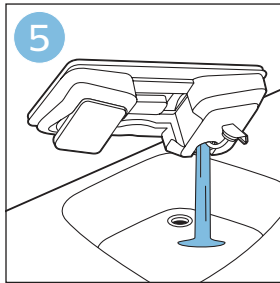

PHILIPS

SpeedPro
Aqua

FC6729, FC6728

	3				11
	4				12
	4				13
	4				13
	5				14
	5				15
	6				16
	8				16
	8				17
	9			 FC6729	17
 FC6729	9				18
	10				18
	10				

FC6729

FC6729

A rectangular box containing registration information and icons. On the left, there is a line drawing of a shaver head and a blade. Below the drawing is the text "CP0178/01" and a blue arrow pointing to the right. On the right, there is a circular icon containing a blue person reading a book, and a rectangular icon containing a warning symbol (exclamation mark) and a recycling symbol. Below the entire box is a blue-bordered rectangle containing the text www.philips.com/register-speedpro-aqua.