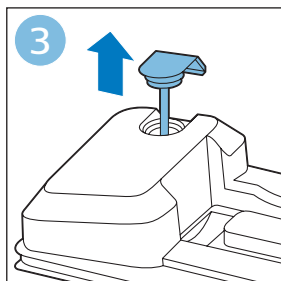

PHILIPS

SpeedPro
Aqua

FC6729, FC6728

	3				11
	4				12
	4				13
	4				13
	5				14
	5				15
	6				16
	8				16
	8				17
	9			 FC6729	17
 FC6729	9				18
	10				18
	10				

FC6729

FC6729

A rectangular box containing registration information and icons. On the left, there is a line drawing of a shaver head and a blade. Below the drawing is the text "CP0178/01" and a blue arrow pointing to the right. On the right, there is a circular icon containing a blue person reading a book, and a rectangular icon containing a warning symbol (exclamation mark) and a recycling symbol. Below the entire box is a blue-bordered rectangle containing the text www.philips.com/register-speedpro-aqua.