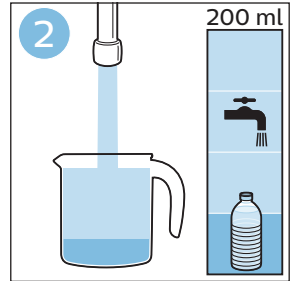

PHILIPS

SpeedPro
Aqua

FC6729, FC6728

	3				11
	4				12
	4				13
	4				13
	5				14
	5				15
	6				16
	8				16
	8				17
	9			 FC6729	17
 FC6729	9				18
	10				18
	10				

FC6729

FC6729

A rectangular box containing registration information and icons. On the left, there is a line drawing of a shaver head and a blade. Below the drawing is the text "CP0178/01" and a blue arrow pointing to the right. On the right, there is a circular icon containing a blue person reading a book, and a rectangular icon containing a warning symbol (exclamation mark) and a recycling symbol. Below the entire box is a blue-bordered rectangle containing the text www.philips.com/register-speedpro-aqua.