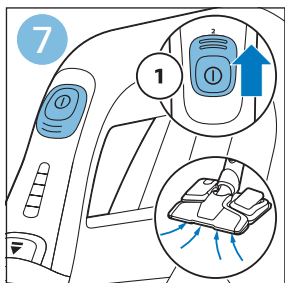

PHILIPS

SpeedPro
Aqua

FC6729, FC6728

	3				11
	4				12
	4				13
	4				13
	5				14
	5				15
	6				16
	8				16
	8				17
	9			 FC6729	17
 FC6729	9				18
	10				18
	10				

FC6729

FC6729

A rectangular box containing registration information and icons. On the left, there is a line drawing of a shaver head and a blade. Below the drawing is the text "CP0178/01" and a blue arrow pointing to the right. On the right, there is a circular icon containing a blue person reading a book, and a rectangular icon containing a warning symbol (exclamation mark) and a recycling symbol. Below the entire box is a blue-bordered rectangle containing the text www.philips.com/register-speedpro-aqua.