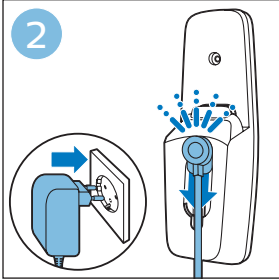

PHILIPS

SpeedPro
Aqua

FC6729, FC6728

	3				11
	4				12
	4				13
	4				13
	5				14
	5				15
	6				16
	8				16
	8				17
	9			 FC6729	17
 FC6729	9				18
	10				18
	10				

FC6729

FC6729

A rectangular box containing registration information and icons. On the left, there is a line drawing of a shaver head and a blade. Below the drawing is the text "CP0178/01" and a blue arrow pointing to the right. On the right, there is a circular icon containing a blue person reading a book, and a rectangular icon containing a warning symbol (exclamation mark) and a recycling symbol. Below the entire box is a blue-bordered rectangle containing the text www.philips.com/register-speedpro-aqua.