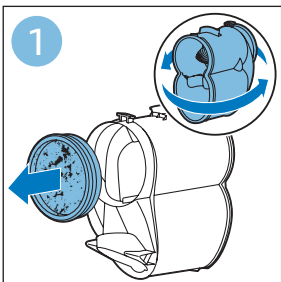

PHILIPS

SpeedPro
Aqua

FC6729, FC6728

	3				11
	4				12
	4				13
	4				13
	5				14
	5				15
	6				16
	8				16
	8				17
	9			 FC6729	17
 FC6729	9				18
	10				18
	10				

FC6729

FC6729

A rectangular box containing registration information and icons. On the left, there is a line drawing of a shaver head and a blade. Below the drawing is the text "CP0178/01" and a blue arrow pointing to the right. On the right, there is a circular icon containing a blue person reading a book, and a rectangular icon containing a warning symbol (exclamation mark) and a recycling symbol. Below the entire box is a blue-bordered rectangle containing the text www.philips.com/register-speedpro-aqua.