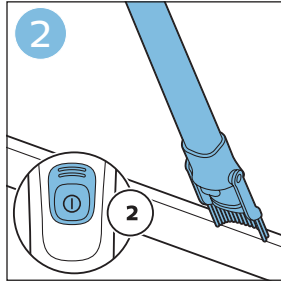

PHILIPS

SpeedPro
Aqua

FC6729, FC6728

	3				11
	4				12
	4				13
	4				13
	5				14
	5				15
	6				16
	8				16
	8				17
	9			 FC6729	17
 FC6729	9				18
	10				18
	10				

FC6729

FC6729

A rectangular box containing registration information and icons. On the left, there is a line drawing of a shaver head and a blade. Below the drawing is the text "CP0178/01" and a blue arrow pointing to the right. On the right, there is a circular icon containing a blue person reading a book, and a rectangular icon containing a warning symbol (exclamation mark) and a recycling symbol. Below the entire box is a blue-bordered rectangle containing the text www.philips.com/register-speedpro-aqua.