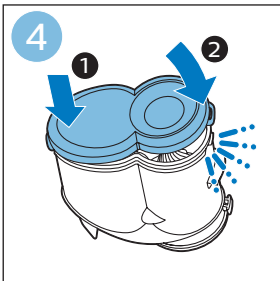

PHILIPS

SpeedPro
Aqua

FC6729, FC6728

	3				11
	4				12
	4				13
	4				13
	5				14
	5				15
	6				16
	8				16
	8				17
	9			 FC6729	17
 FC6729	9				18
	10				18
	10				

FC6729

FC6729

A rectangular box containing registration information and icons. On the left, there is a line drawing of a shaver head and a blade. Below the drawing is the text "CP0178/01" and a blue arrow pointing to the right. On the right, there is a circular icon containing a blue person reading a book, and a rectangular icon containing a warning symbol (exclamation mark) and a recycling symbol. Below the entire box is a blue-bordered rectangle containing the text www.philips.com/register-speedpro-aqua.