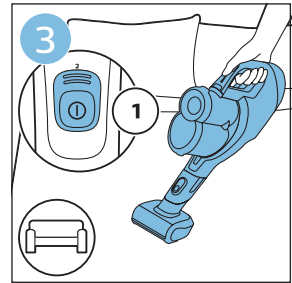

PHILIPS

SpeedPro
Aqua

FC6729, FC6728

	3				11
	4				12
	4				13
	4				13
	5				14
	5				15
	6				16
	8				16
	8				17
	9			 FC6729	17
 FC6729	9				18
	10				18
	10				

FC6729

FC6729

A rectangular box containing registration information and icons. On the left, there is a line drawing of a shaver head and a blade. Below the drawing is the text "CP0178/01" and a blue arrow pointing to the right. On the right, there is a circular icon containing a blue person reading a book, and a rectangular icon containing a warning symbol (exclamation mark) and a recycling symbol. Below the entire box is a blue-bordered rectangle containing the text www.philips.com/register-speedpro-aqua.