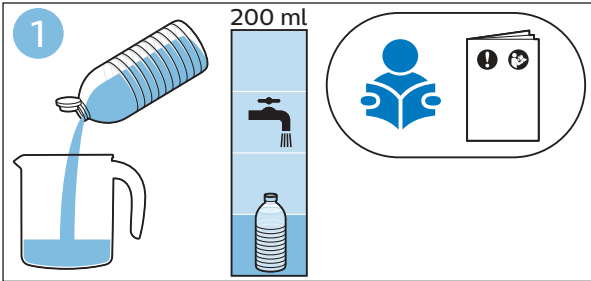

PHILIPS

SpeedPro
Aqua

FC6729, FC6728

	3				11
	4				12
	4				13
	4				13
	5				14
	5				15
	6				16
	8				16
	8				17
	9			 FC6729	17
 FC6729	9				18
	10				18
	10				

FC6729

FC6729

A rectangular box containing registration information and icons. On the left, there is a line drawing of a shaver head and a blade. Below the drawing is the text "CP0178/01" and a blue arrow pointing to the right. On the right, there is a circular icon containing a blue person reading a book, and a rectangular icon containing a warning symbol (exclamation mark) and a recycling symbol. Below the entire box is a blue-bordered rectangle containing the text www.philips.com/register-speedpro-aqua.