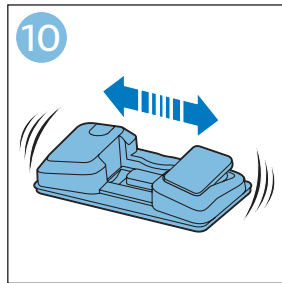

PHILIPS

SpeedPro
Aqua

FC6729, FC6728

	3				11
	4				12
	4				13
	4				13
	5				14
	5				15
	6				16
	8				16
	8				17
	9			 FC6729	17
 FC6729	9				18
	10				18
	10				

FC6729

FC6729

A rectangular box containing registration information and icons. On the left, there is a line drawing of a shaver head and a blade. Below the drawing is the text "CP0178/01" and a blue arrow pointing to the right. On the right, there is a circular icon containing a blue person reading a book, and a rectangular icon containing a warning symbol (exclamation mark) and a recycling symbol. Below the entire box is a blue-bordered rectangle containing the text www.philips.com/register-speedpro-aqua.