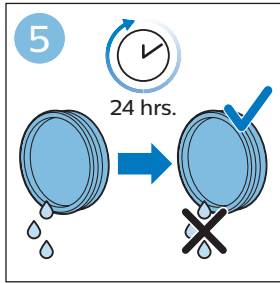

PHILIPS

SpeedPro
Aqua

FC6729, FC6728

	3				11
	4				12
	4				13
	4				13
	5				14
	5				15
	6				16
	8				16
	8				17
	9			 FC6729	17
 FC6729	9				18
	10				18
	10				

FC6729

FC6729

A rectangular box containing registration information and icons. On the left, there is a line drawing of a shaver head and a blade. Below the drawing is the text "CP0178/01" and a blue arrow pointing to the right. On the right, there is a circular icon containing a blue person reading a book, and a rectangular icon containing a warning symbol (exclamation mark) and a recycling symbol. Below the entire box is a blue-bordered rectangle containing the text www.philips.com/register-speedpro-aqua.