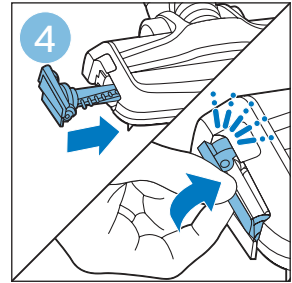

PHILIPS

SpeedPro
Aqua

FC6729, FC6728

	3				11
	4				12
	4				13
	4				13
	5				14
	5				15
	6				16
	8				16
	8				17
	9			 FC6729	17
 FC6729	9				18
	10				18
	10				

FC6729

FC6729

A rectangular box containing registration information and icons. On the left, there is a line drawing of a shaver head and a blade. Below the drawing is the text "CP0178/01" and a blue arrow pointing to the right. On the right, there is a circular icon containing a blue person reading a book, and a rectangular icon containing a warning symbol (exclamation mark) and a recycling symbol. Below the entire box is a blue-bordered rectangle containing the text www.philips.com/register-speedpro-aqua.