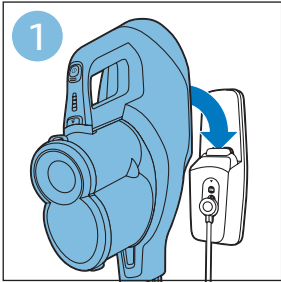

PHILIPS

SpeedPro
Aqua

FC6729, FC6728

	3				11
	4				12
	4				13
	4				13
	5				14
	5				15
	6				16
	8				16
	8				17
	9			 FC6729	17
 FC6729	9				18
	10				18
	10				

FC6729

FC6729

A rectangular box containing registration information and icons. On the left, there is a line drawing of a shaver head and a blade. Below the drawing is the text "CP0178/01" and a blue arrow pointing to the right. On the right, there is a circular icon containing a blue person reading a book, and a rectangular icon containing a warning symbol (exclamation mark) and a recycling symbol. Below the entire box is a blue-bordered rectangle containing the text www.philips.com/register-speedpro-aqua.