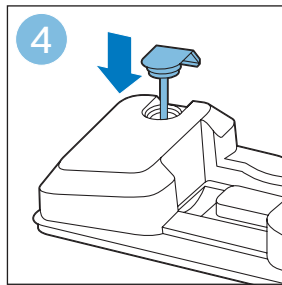

PHILIPS

SpeedPro
Aqua

FC6729, FC6728

	3				11
	4				12
	4				13
	4				13
	5				14
	5				15
	6				16
	8				16
	8				17
	9			 FC6729	17
 FC6729	9				18
	10				18
	10				

FC6729

FC6729

A rectangular box containing registration information and icons. On the left, there is a line drawing of a shaver head and a blade. Below the drawing is the text "CP0178/01" and a blue arrow pointing to the right. On the right, there is a circular icon containing a blue person reading a book, and a rectangular icon containing a warning symbol (exclamation mark) and a recycling symbol. Below the entire box is a blue-bordered rectangle containing the text www.philips.com/register-speedpro-aqua.