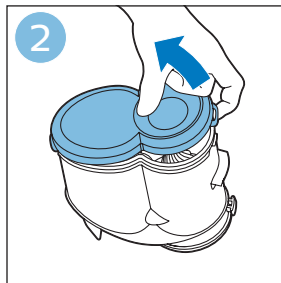

PHILIPS

SpeedPro
Aqua

FC6729, FC6728

	3				11
	4				12
	4				13
	4				13
	5				14
	5				15
	6				16
	8				16
	8				17
	9			 FC6729	17
 FC6729	9				18
	10				18
	10				

FC6729

FC6729

A rectangular box containing registration information and icons. On the left, there is a line drawing of a shaver head and a blade. Below the drawing is the text "CP0178/01" and a blue arrow pointing to the right. On the right, there is a circular icon containing a blue person reading a book, and a rectangular icon containing a warning symbol (exclamation mark) and a recycling symbol. Below the entire box is a blue-bordered rectangle containing the text www.philips.com/register-speedpro-aqua.