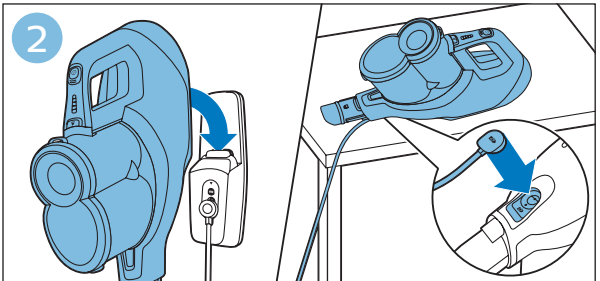

PHILIPS

SpeedPro
Aqua

FC6729, FC6728

	3				11
	4				12
	4				13
	4				13
	5				14
	5				15
	6				16
	8				16
	8				17
	9			 FC6729	17
 FC6729	9				18
	10				18
	10				

FC6729

FC6729

A rectangular box containing registration information and icons. On the left, there is a line drawing of a shaver head and a blade. Below the drawing is the text "CP0178/01" and a blue arrow pointing to the right. On the right, there is a circular icon containing a blue person reading a book, and a rectangular icon containing a warning symbol (exclamation mark) and a recycling symbol. Below the entire box is a blue-bordered rectangle containing the text www.philips.com/register-speedpro-aqua.