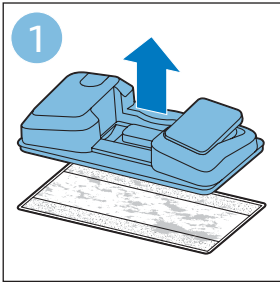

PHILIPS

SpeedPro
Aqua

FC6729, FC6728

	3				11
	4				12
	4				13
	4				13
	5				14
	5				15
	6				16
	8				16
	8				17
	9			 FC6729	17
 FC6729	9				18
	10				18
	10				

FC6729

FC6729

A rectangular box containing registration information and icons. On the left, there is a line drawing of a shaver head and a blade. Below the drawing is the text "CP0178/01" and a blue arrow pointing to the right. On the right, there is a circular icon containing a blue person reading a book, and a rectangular icon containing a warning symbol (exclamation mark) and a recycling symbol. Below the entire box is a blue-bordered rectangle containing the text www.philips.com/register-speedpro-aqua.