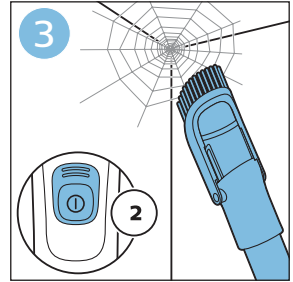

PHILIPS

SpeedPro
Aqua

FC6729, FC6728

	3				11
	4				12
	4				13
	4				13
	5				14
	5				15
	6				16
	8				16
	8				17
	9			 FC6729	17
 FC6729	9				18
	10				18
	10				

FC6729

FC6729

A rectangular box containing registration information and icons. On the left, there is a line drawing of a shaver head and a blade. Below the drawing is the text "CP0178/01" and a blue arrow pointing to the right. On the right, there is a circular icon containing a blue person reading a book, and a rectangular icon containing a warning symbol (exclamation mark) and a recycling symbol. Below the entire box is a blue-bordered rectangle containing the text www.philips.com/register-speedpro-aqua.