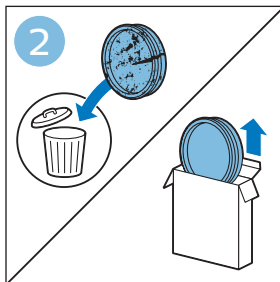

PHILIPS

SpeedPro
Aqua

FC6729, FC6728

	3				11
	4				12
	4				13
	4				13
	5				14
	5				15
	6				16
	8				16
	8				17
	9			 FC6729	17
 FC6729	9				18
	10				18
	10				

FC6729

FC6729

A rectangular box containing registration information and icons. On the left, there is a line drawing of a shaver head and a blade. Below the drawing is the text "CP0178/01" and a blue arrow pointing to the right. On the right, there is a circular icon containing a blue person reading a book, and a rectangular icon containing a warning symbol (exclamation mark) and a recycling symbol. Below the entire box is a blue-bordered rectangle containing the text www.philips.com/register-speedpro-aqua.