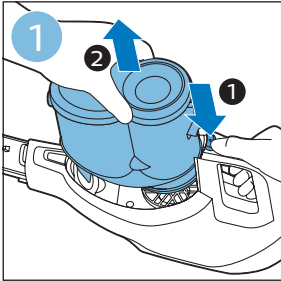

PHILIPS

SpeedPro
Aqua

FC6729, FC6728

	3				11
	4				12
	4				13
	4				13
	5				14
	5				15
	6				16
	8				16
	8				17
	9			 FC6729	17
 FC6729	9				18
	10				18
	10				

FC6729

FC6729

A rectangular box containing registration information and icons. On the left, there is a line drawing of a shaver head and a blade. Below the drawing is the text "CP0178/01" and a blue arrow pointing to the right. On the right, there is a circular icon containing a blue person reading a book, and a rectangular icon containing a warning symbol (exclamation mark) and a recycling symbol. Below the entire box is a blue-bordered rectangle containing the text www.philips.com/register-speedpro-aqua.