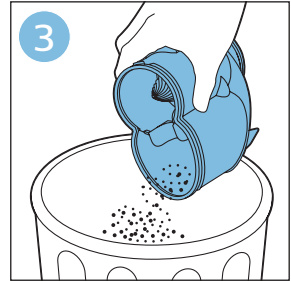

PHILIPS

SpeedPro
Aqua

FC6729, FC6728

	3				11
	4				12
	4				13
	4				13
	5				14
	5				15
	6				16
	8				16
	8				17
	9			 FC6729	17
 FC6729	9				18
	10				18
	10				

FC6729

FC6729

A rectangular box containing registration information and icons. On the left, there is a line drawing of a shaver head and a blade. Below the drawing is the text "CP0178/01" and a blue arrow pointing to the right. On the right, there is a circular icon containing a blue person reading a book, and a rectangular icon containing a warning symbol (exclamation mark) and a recycling symbol. Below the entire box is a blue-bordered rectangle containing the text www.philips.com/register-speedpro-aqua.