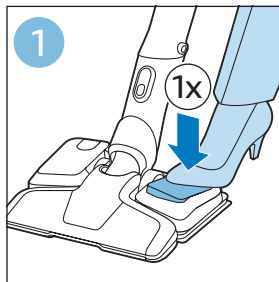

PHILIPS

SpeedPro
Aqua

FC6729, FC6728

	3				11
	4				12
	4				13
	4				13
	5				14
	5				15
	6				16
	8				16
	8				17
	9			 FC6729	17
 FC6729	9				18
	10				18
	10				

FC6729

FC6729

A rectangular box containing registration information and icons. On the left, there is a line drawing of a shaver head and a blade. Below the drawing is the text "CP0178/01" and a blue arrow pointing to the right. On the right, there is a circular icon containing a blue person reading a book, and a rectangular icon containing a warning symbol (exclamation mark) and a recycling symbol. Below the entire box is a blue-bordered rectangle containing the text www.philips.com/register-speedpro-aqua.