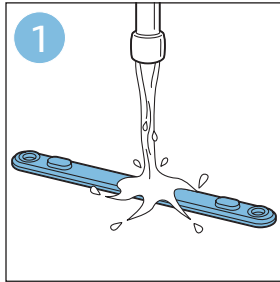

PHILIPS

SpeedPro
Aqua

FC6729, FC6728

	3				11
	4				12
	4				13
	4				13
	5				14
	5				15
	6				16
	8				16
	8				17
	9			 FC6729	17
 FC6729	9				18
	10				18
	10				

FC6729

FC6729

A rectangular box containing registration information and icons. On the left, there is a line drawing of a shaver head and a blade. Below the drawing is the text "CP0178/01" and a blue arrow pointing to the right. On the right, there is a circular icon containing a blue person reading a book, and a rectangular icon containing a warning symbol (exclamation mark) and a recycling symbol. Below the entire box is a blue-bordered rectangle containing the text www.philips.com/register-speedpro-aqua.