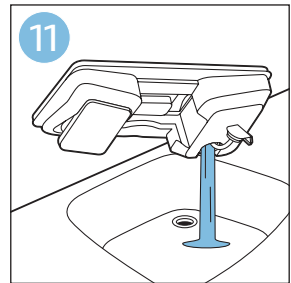

PHILIPS

SpeedPro
Aqua

FC6729, FC6728

	3				11
	4				12
	4				13
	4				13
	5				14
	5				15
	6				16
	8				16
	8				17
	9			 FC6729	17
 FC6729	9				18
	10				18
	10				

FC6729

FC6729

A rectangular box containing registration information and icons. On the left, there is a line drawing of a shaver head and a blade. Below the drawing is the text "CP0178/01" and a blue arrow pointing to the right. On the right, there is a circular icon containing a blue person reading a book, and a rectangular icon containing a warning symbol (exclamation mark) and a recycling symbol. Below the entire box is a blue-bordered rectangle containing the text www.philips.com/register-speedpro-aqua.