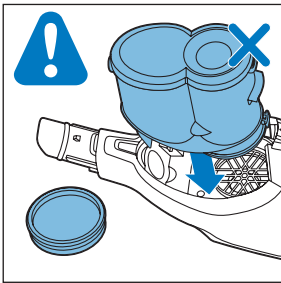

PHILIPS

SpeedPro
Aqua

FC6729, FC6728

	3				11
	4				12
	4				13
	4				13
	5				14
	5				15
	6				16
	8				16
	8				17
	9			 FC6729	17
 FC6729	9				18
	10				18
	10				

FC6729

FC6729

A rectangular box containing registration information and icons. On the left, there is a line drawing of a shaver head and a blade. Below the drawing is the text "CP0178/01" and a blue arrow pointing to the right. On the right, there is a circular icon containing a blue person reading a book, and a rectangular icon containing a warning symbol (exclamation mark) and a recycling symbol. Below the entire box is a blue-bordered rectangle containing the text www.philips.com/register-speedpro-aqua.