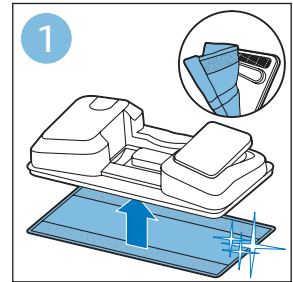

PHILIPS

SpeedPro
Aqua

FC6729, FC6728

	3				11
	4				12
	4				13
	4				13
	5				14
	5				15
	6				16
	8				16
	8				17
	9			 FC6729	17
 FC6729	9				18
	10				18
	10				

FC6729

FC6729

A rectangular box containing registration information and icons. On the left, there is a line drawing of a shaver head and a blade. Below the drawing is the text "CP0178/01" and a blue arrow pointing to the right. On the right, there is a circular icon containing a blue person reading a book, and a rectangular icon containing a warning symbol (exclamation mark) and a recycling symbol. Below the entire box is a blue-bordered rectangle containing the text www.philips.com/register-speedpro-aqua.