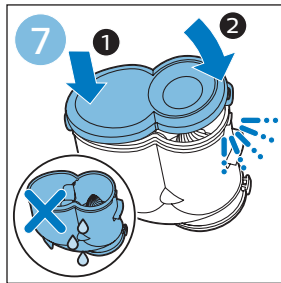

PHILIPS

SpeedPro
Aqua

FC6729, FC6728

	3				11
	4				12
	4				13
	4				13
	5				14
	5				15
	6				16
	8				16
	8				17
	9			 FC6729	17
 FC6729	9				18
	10				18
	10				

FC6729

FC6729

A rectangular box containing registration information and icons. On the left, there is a line drawing of a shaver head and a blade. Below the drawing is the text "CP0178/01" and a blue arrow pointing to the right. On the right, there is a circular icon containing a blue person reading a book, and a rectangular icon containing a warning symbol (exclamation mark) and a recycling symbol. Below the entire box is a blue-bordered rectangle containing the text www.philips.com/register-speedpro-aqua.