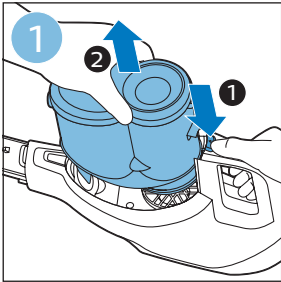

PHILIPS

SpeedPro
Aqua

FC6729, FC6728

	3				11
	4				12
	4				13
	4				13
	5				14
	5				15
	6				16
	8				16
	8				17
	9			 FC6729	17
 FC6729	9				18
	10				18
	10				

FC6729

FC6729

A rectangular box containing registration information and icons. On the left, there is a line drawing of a shaver head and a blade. Below the drawing is the text "CP0178/01" and a blue arrow pointing to the right. On the right, there is a circular icon containing a blue person reading a book, and a rectangular icon containing a warning symbol (exclamation mark) and a recycling symbol. Below the entire box is a blue-bordered rectangle containing the text www.philips.com/register-speedpro-aqua.