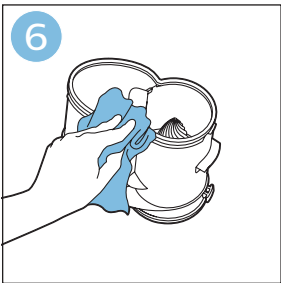

PHILIPS

SpeedPro
Aqua

FC6729, FC6728

	3				11
	4				12
	4				13
	4				13
	5				14
	5				15
	6				16
	8				16
	8				17
	9			 FC6729	17
 FC6729	9				18
	10				18
	10				

FC6729

FC6729

A rectangular box containing registration information and icons. On the left, there is a line drawing of a shaver head and a blade. Below the drawing is the text "CP0178/01" and a blue arrow pointing to the right. On the right, there is a circular icon containing a blue person reading a book, and a rectangular icon containing a warning symbol (exclamation mark) and a recycling symbol. Below the entire box is a blue-bordered rectangle containing the text www.philips.com/register-speedpro-aqua.