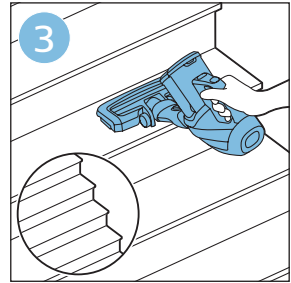

PHILIPS

SpeedPro
Aqua

FC6729, FC6728

	3				11
	4				12
	4				13
	4				13
	5				14
	5				15
	6				16
	8				16
	8				17
	9			 FC6729	17
 FC6729	9				18
	10				18
	10				

FC6729

FC6729

A rectangular box containing registration information and icons. On the left, there is a line drawing of a shaver head and a blade. Below the drawing is the text "CP0178/01" and a blue arrow pointing to the right. On the right, there is a circular icon containing a blue person reading a book, and a rectangular icon containing a warning symbol (exclamation mark) and a recycling symbol. Below the entire box is a blue-bordered rectangle containing the text www.philips.com/register-speedpro-aqua.