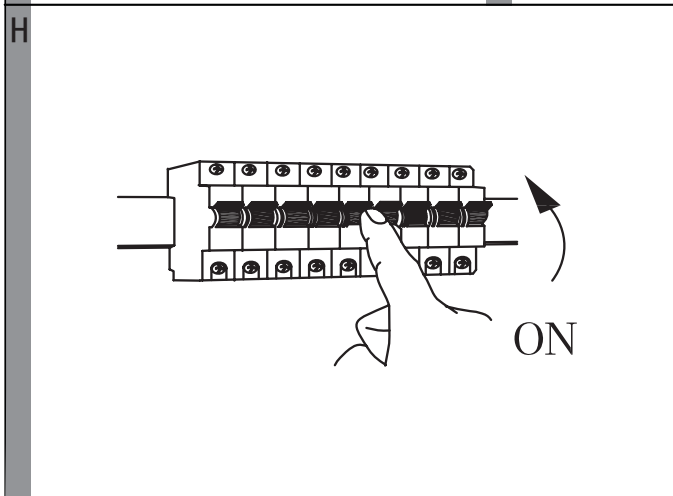

EGLO LED Ceiling Lamp

Art.-Nr.: 95971/95972

J

	Higher Kevin	Higher lumen
Lower lumen	[*] [OFF]	OFF
Lower Kevin	[+] [ON]	ON
10% of the lumen	[10%] [25%] [50%] [100%]	100% of the lumen
25% of the lumen	[10%] [25%] [50%] [100%]	3S constant pushing for memory current temperature
Bulb	[D1]	50% of the lumen
Candle	[D2]	3S constant pushing for memory current temperature
Snowflake	[RESET]	Back to original set
		Sun