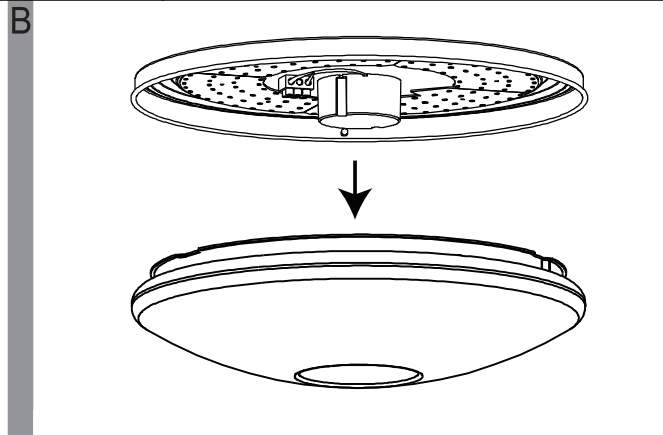

EGLO LED Ceiling Lamp

Art.-Nr.: 95971/95972

J

	Higher Kevin	Higher lumen
Lower lumen	[*] [OFF]	OFF
Lower Kevin	[+] [ON]	ON
10% of the lumen	[10%] [25%] [50%] [100%]	100% of the lumen
25% of the lumen	[10%] [25%] [50%] [100%]	3S constant pushing for memory current temperature
Bulb	[D1]	50% of the lumen
Candle	[D2]	3S constant pushing for memory current temperature
Snowflake	[RESET]	Back to original set
		Sun