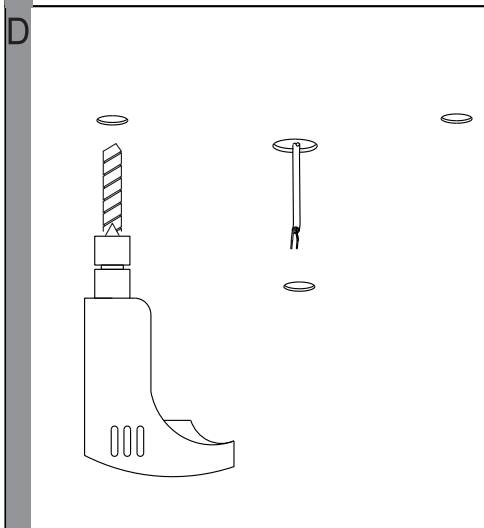

EGLO LED Ceiling Lamp

Art.-Nr.: 95971/95972

J

	Higher Kevin	Higher lumen
Lower lumen	[*] [OFF]	OFF
Lower Kevin	[+] [ON]	ON
10% of the lumen	[10%] [25%] [50%] [100%]	100% of the lumen
25% of the lumen	[10%] [25%] [50%] [100%]	3S constant pushing for memory current temperature
Bulb	[D1]	50% of the lumen
Candle	[D2]	3S constant pushing for memory current temperature
Snowflake	[RESET]	Back to original set
		Sun