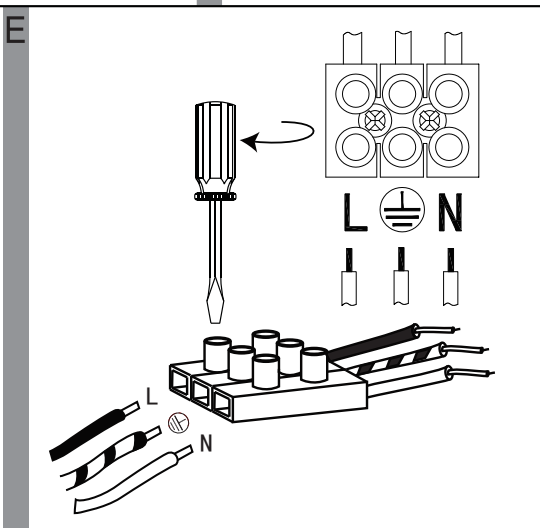

EGLO LED Ceiling Lamp

Art.-Nr.: 95971/95972

J

	Higher Kevin	Higher lumen
Lower lumen	[*] [OFF]	OFF
Lower Kevin	[+] [ON]	ON
10% of the lumen	[10%] [25%] [50%] [100%]	100% of the lumen
25% of the lumen	[10%] [25%] [50%] [100%]	3S constant pushing for memory current temperature
Bulb	[D1]	50% of the lumen
Candle	[D2]	3S constant pushing for memory current temperature
Snowflake	[RESET]	Back to original set
		Sun