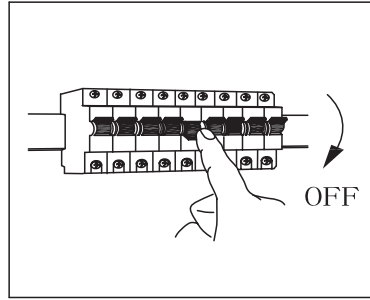

EGLO LED Ceiling Lamp

Art.-Nr.: 95971/95972

J

	Higher Kevin	Higher lumen
Lower lumen	[*] [OFF]	OFF
Lower Kevin	[+] [ON]	ON
10% of the lumen	[10%] [25%] [50%] [100%]	100% of the lumen
25% of the lumen	[10%] [25%] [50%] [100%]	3S constant pushing for memory current temperature
Bulb	[D1]	50% of the lumen
Candle	[D2]	3S constant pushing for memory current temperature
Snowflake	[RESET]	Back to original set
		Sun