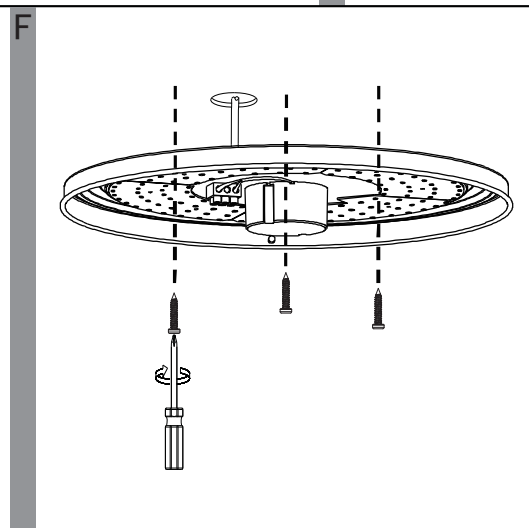

EGLO LED Ceiling Lamp

Art.-Nr.: 95971/95972

J

	Higher Kevin	Higher lumen
Lower lumen	[*] [OFF]	OFF
Lower Kevin	[+] [ON]	ON
10% of the lumen	[10%] [25%] [50%] [100%]	100% of the lumen
25% of the lumen	[10%] [25%] [50%] [100%]	3S constant pushing for memory current temperature
Bulb	[D1]	50% of the lumen
Candle	[D2]	3S constant pushing for memory current temperature
Snowflake	[RESET]	Back to original set
		Sun