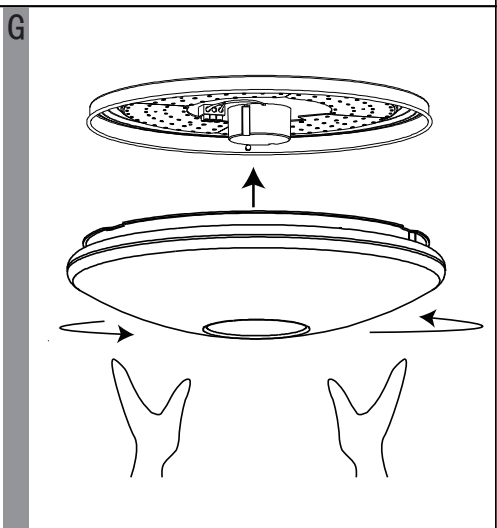

EGLO LED Ceiling Lamp

Art.-Nr.: 95971/95972

J

	Higher Kevin	Higher lumen
Lower lumen	[*] [OFF]	OFF
Lower Kevin	[+] [ON]	ON
10% of the lumen	[10%] [25%] [50%] [100%]	100% of the lumen
25% of the lumen	[10%] [25%] [50%] [100%]	3S constant pushing for memory current temperature
Bulb	[D1]	50% of the lumen
Candle	[D2]	3S constant pushing for memory current temperature
Snowflake	[RESET]	Back to original set
		Sun