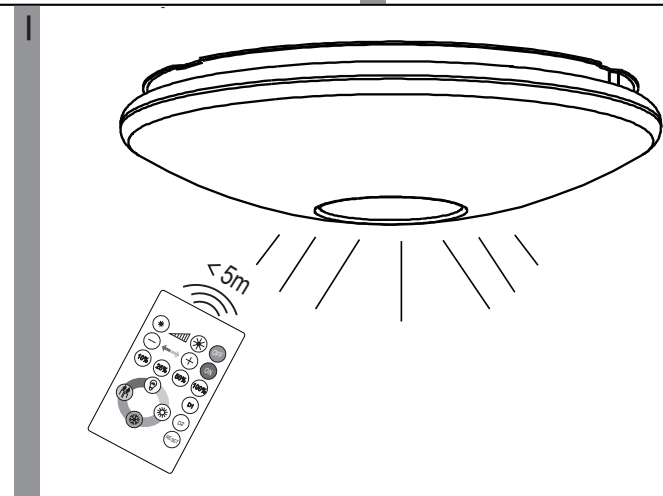

EGLO LED Ceiling Lamp

Art.-Nr.: 95971/95972

J

	Higher Kevin	Higher lumen
Lower lumen	[*] [OFF]	OFF
Lower Kevin	[+] [ON]	ON
10% of the lumen	[10%] [25%] [50%] [100%]	100% of the lumen
25% of the lumen	[10%] [25%] [50%] [100%]	3S constant pushing for memory current temperature
Bulb	[D1]	50% of the lumen
Candle	[D2]	3S constant pushing for memory current temperature
Snowflake	[RESET]	Back to original set
		Sun