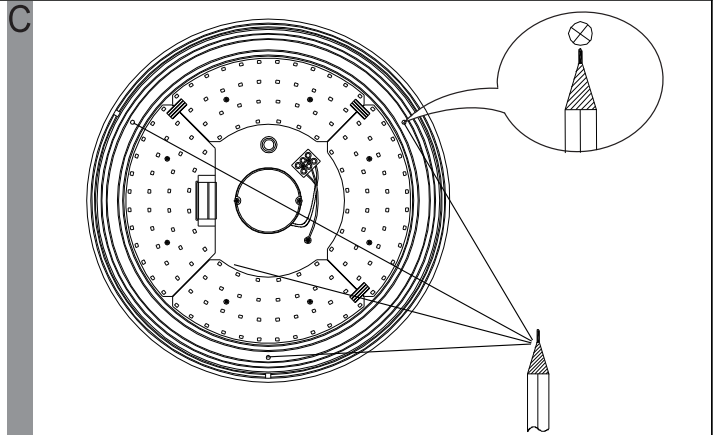

EGLO LED Ceiling Lamp

Art.-Nr.: 95971/95972

J

	Higher Kevin	Higher lumen
Lower lumen	[*] [OFF]	OFF
Lower Kevin	[+] [ON]	ON
10% of the lumen	[10%] [25%] [50%] [100%]	100% of the lumen
25% of the lumen	[10%] [25%] [50%] [100%]	3S constant pushing for memory current temperature
Bulb	[D1]	50% of the lumen
Candle	[D2]	3S constant pushing for memory current temperature
Snowflake	[RESET]	Back to original set
		Sun