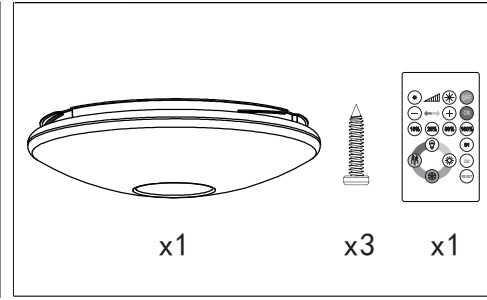

EGLO LED Ceiling Lamp

Art.-Nr.: 95971/95972

J

	Higher Kevin	Higher lumen
Lower lumen	[*] [OFF]	OFF
Lower Kevin	[+] [ON]	ON
10% of the lumen	[10%] [25%] [50%] [100%]	100% of the lumen
25% of the lumen	[10%] [25%] [50%] [100%]	3S constant pushing for memory current temperature
Bulb	[D1]	50% of the lumen
Candle	[D2]	3S constant pushing for memory current temperature
Snowflake	[RESET]	Back to original set
		Sun