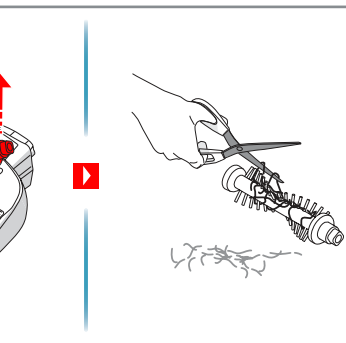

4h

FULLY CHARGED

75-100%

50-75%

25-50%

RECHARGING NEEDED

100%

Min Mode **Max Mode**

~ 45 min ~ 16 min

PUSH

Max → → Min