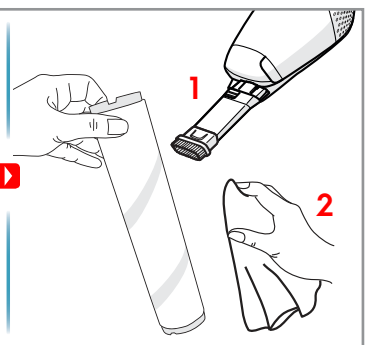

4h

FULLY CHARGED

75-100%

50-75%

25-50%

RECHARGING NEEDED

100%

Min Mode **Max Mode**

~ 45 min ~ 16 min

PUSH

Max → → Min