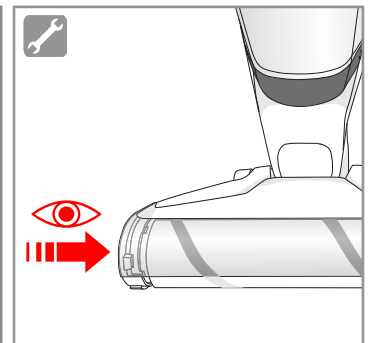

4h

FULLY CHARGED

75-100%

50-75%

25-50%

RECHARGING NEEDED

100%

Min Mode **Max Mode**

~ 45 min ~ 16 min

PUSH

Max → → Min