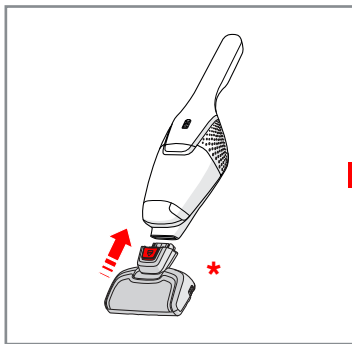

4h

FULLY CHARGED

75-100%

50-75%

25-50%

RECHARGING NEEDED

100%

Min Mode **Max Mode**

~ 45 min ~ 16 min

PUSH

Max → → Min