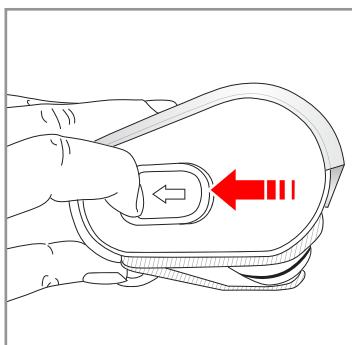

4h

FULLY CHARGED

75-100%

50-75%

25-50%

RECHARGING NEEDED

100%

Min Mode **Max Mode**

~ 45 min ~ 16 min

PUSH

Max → → Min