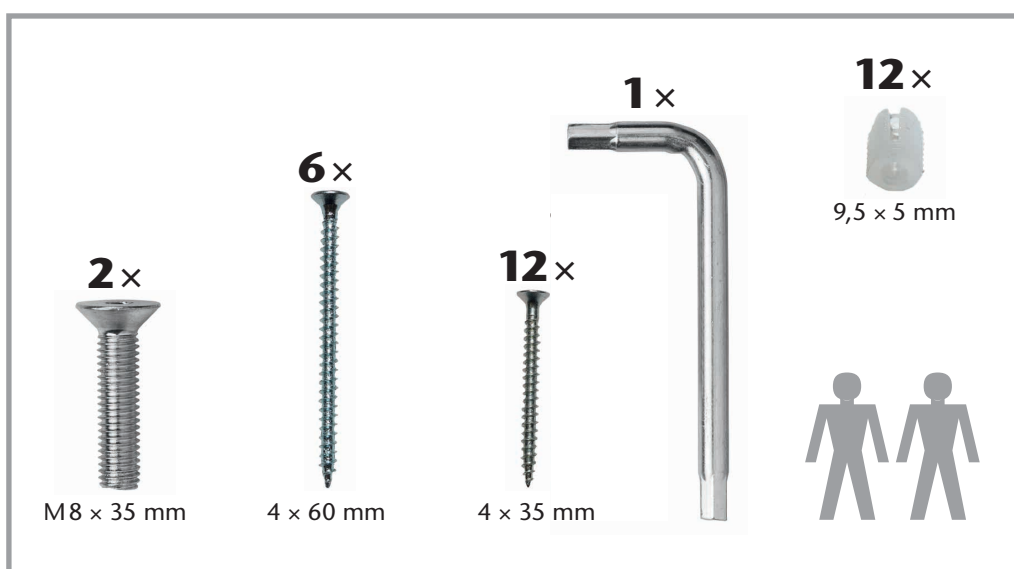

# JUTZLER®

swiss made

200cm

250cm

# INFORMATION

300cm

100cm 50cm