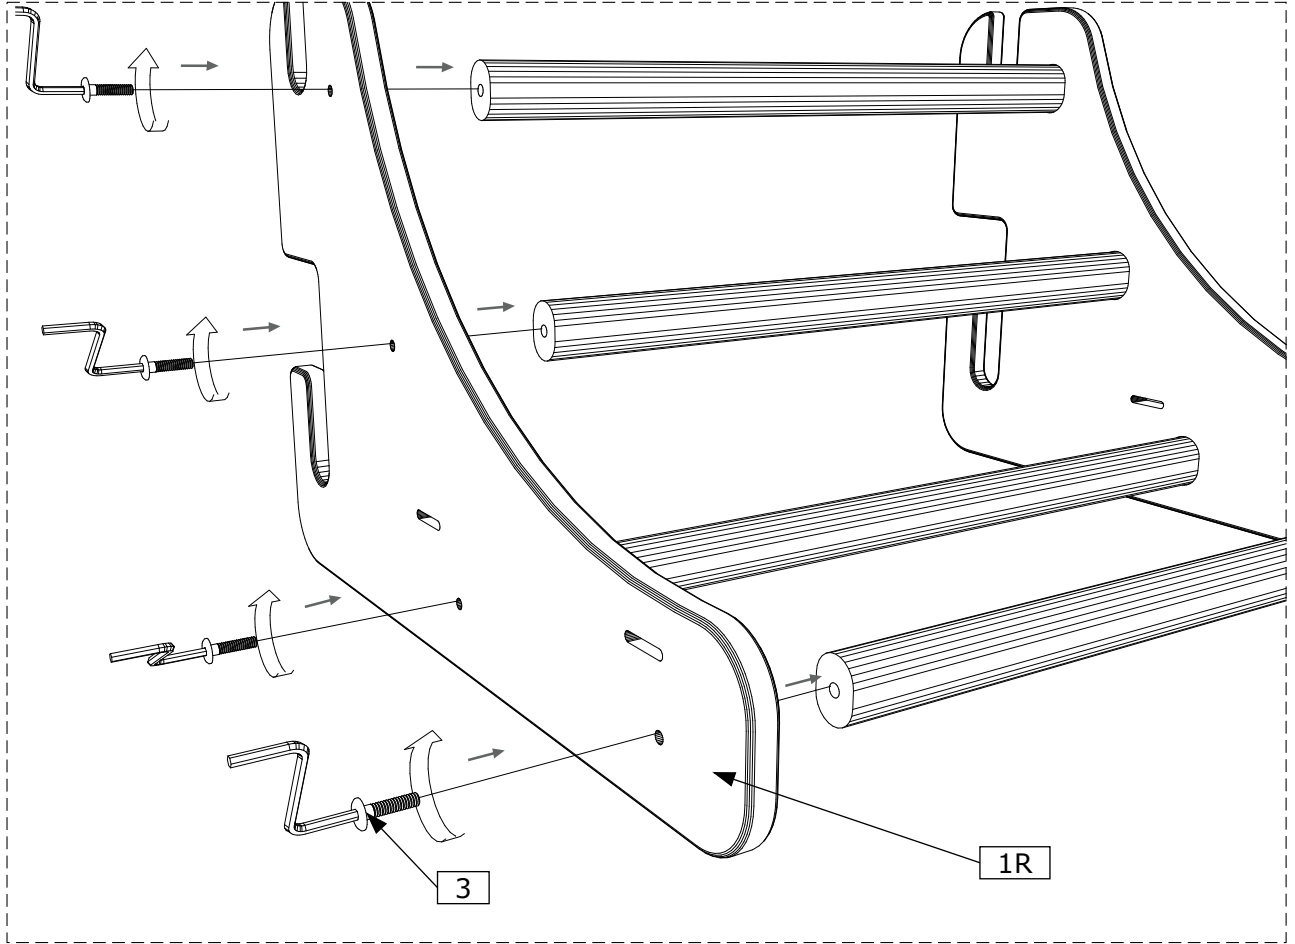

No	Item	Warehouse Operative	Quantity
1			2 (L+R)
2			4
3		M6 x 25	8
4			1

Screws:	
Package:	

1

2

3

BenchK PB204/076

201000001677

BenchK[®]
lift yourself