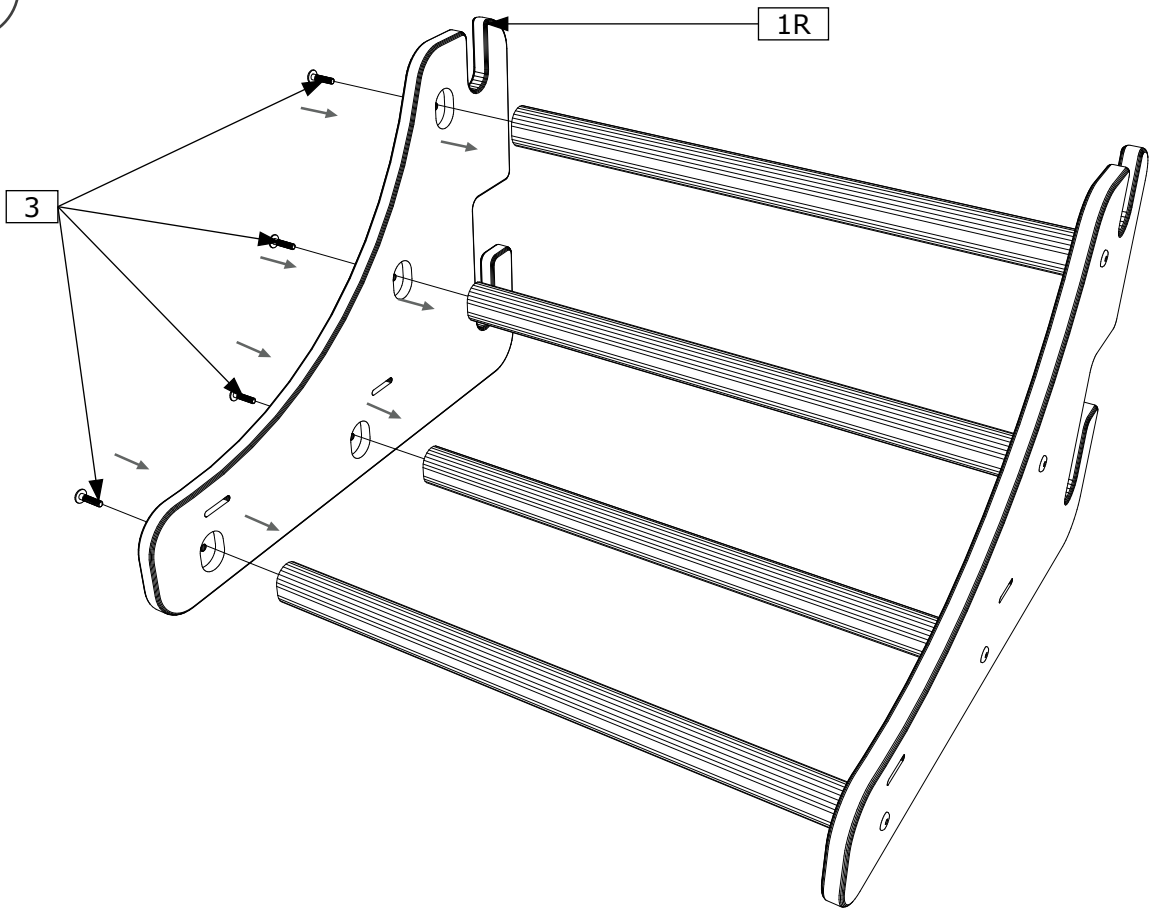

No	Item	Warehouse Operative	Quantity
1			2 (L+R)
2			4
3		M6 x 25	8
4			1

Screws:	
Package:	

1

2

3

BenchK PB204/076

201000001677

BenchK[®]
lift yourself