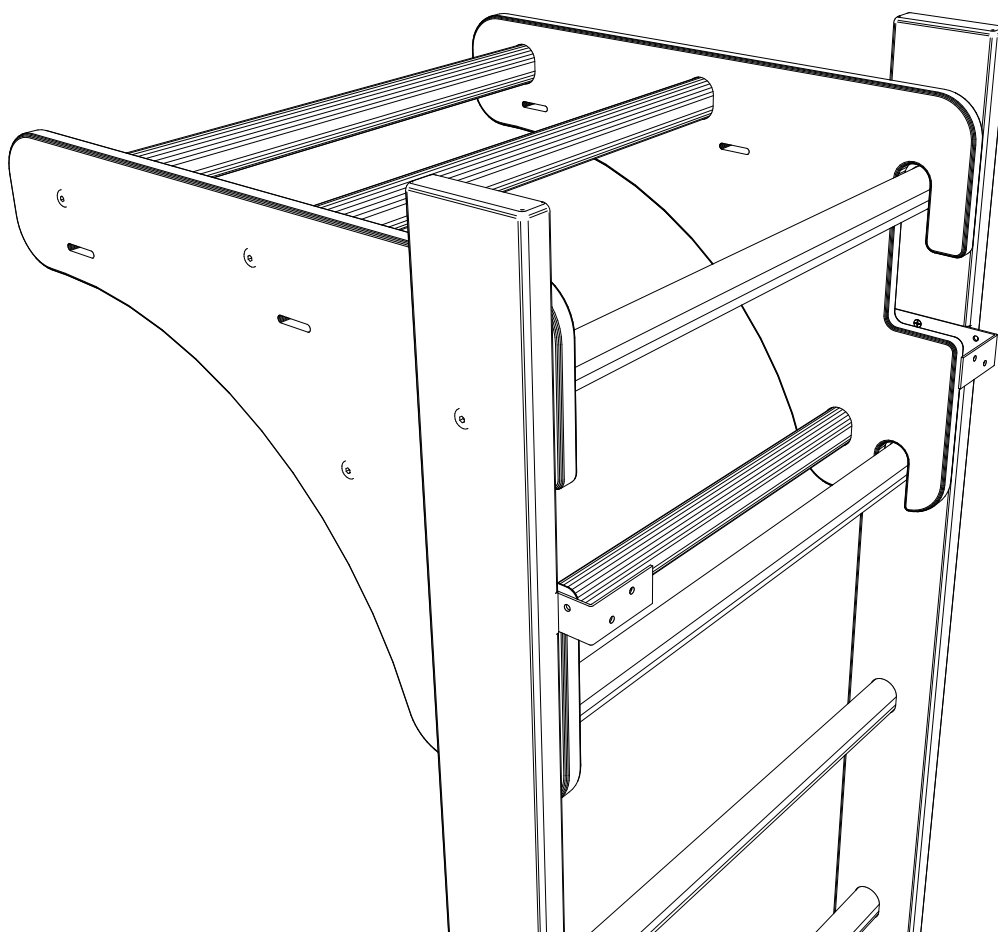

No	Item	Warehouse Operative	Quantity
1			2 (L+R)
2			4
3		M6 x 25	8
4			1

Screws:	
Package:	

1

2

3

BenchK PB204/076

201000001677

BenchK[®]
lift yourself