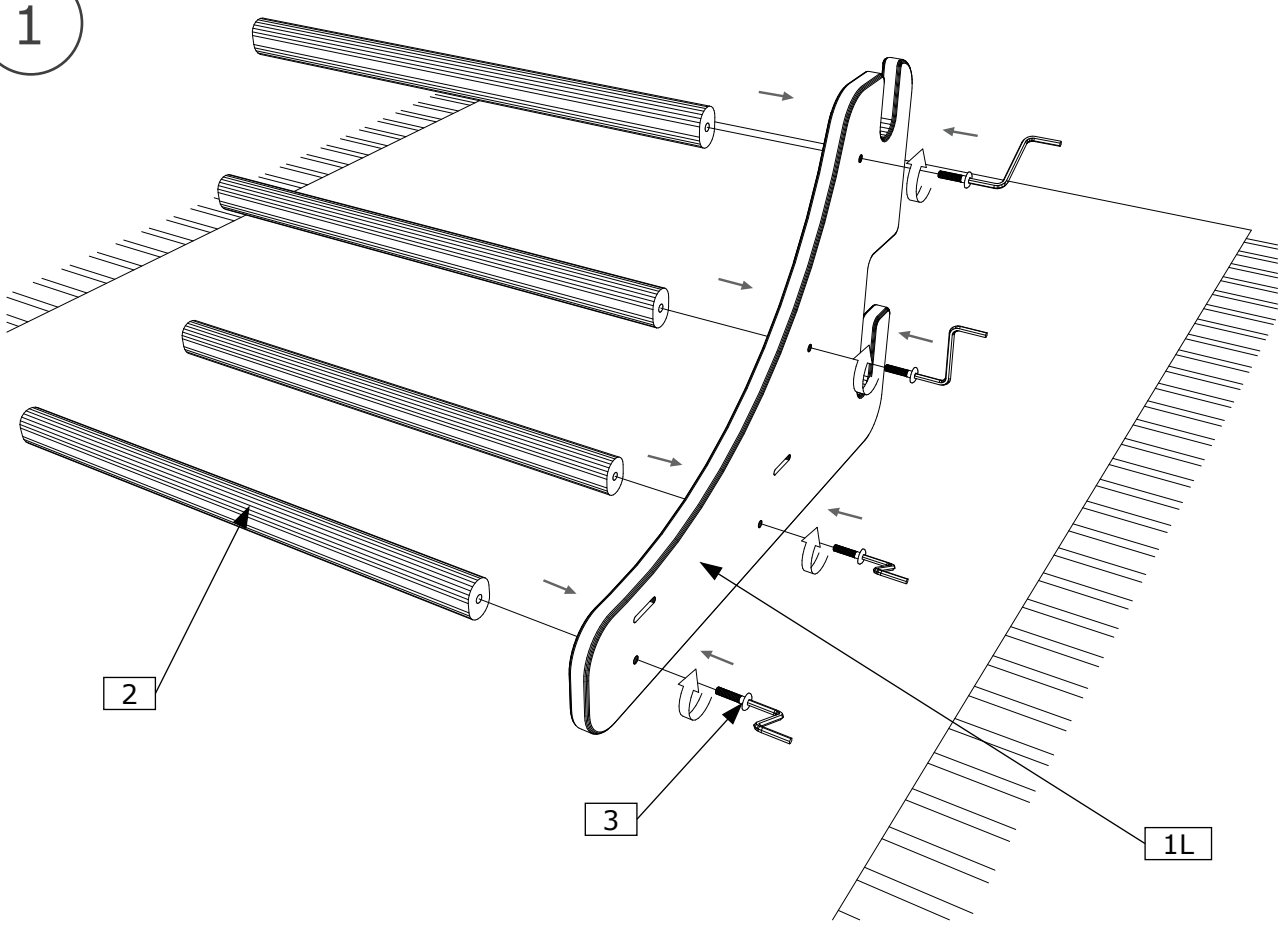

No	Item	Warehouse Operative	Quantity
1			2 (L+R)
2			4
3		M6 x 25	8
4			1

Screws:	
Package:	

1

2

3

BenchK PB204/076

201000001677

BenchK[®]
lift yourself