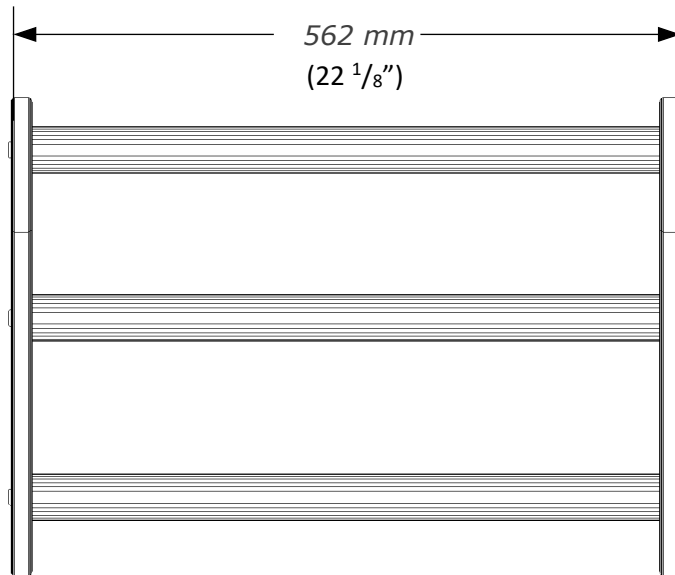

No	Item	Warehouse Operative	Quantity
1			2 (L+R)
2			4
3		M6 x 25	8
4			1

Screws:	
Package:	

1

2

3

BenchK PB204/076

201000001677

BenchK[®]
lift yourself