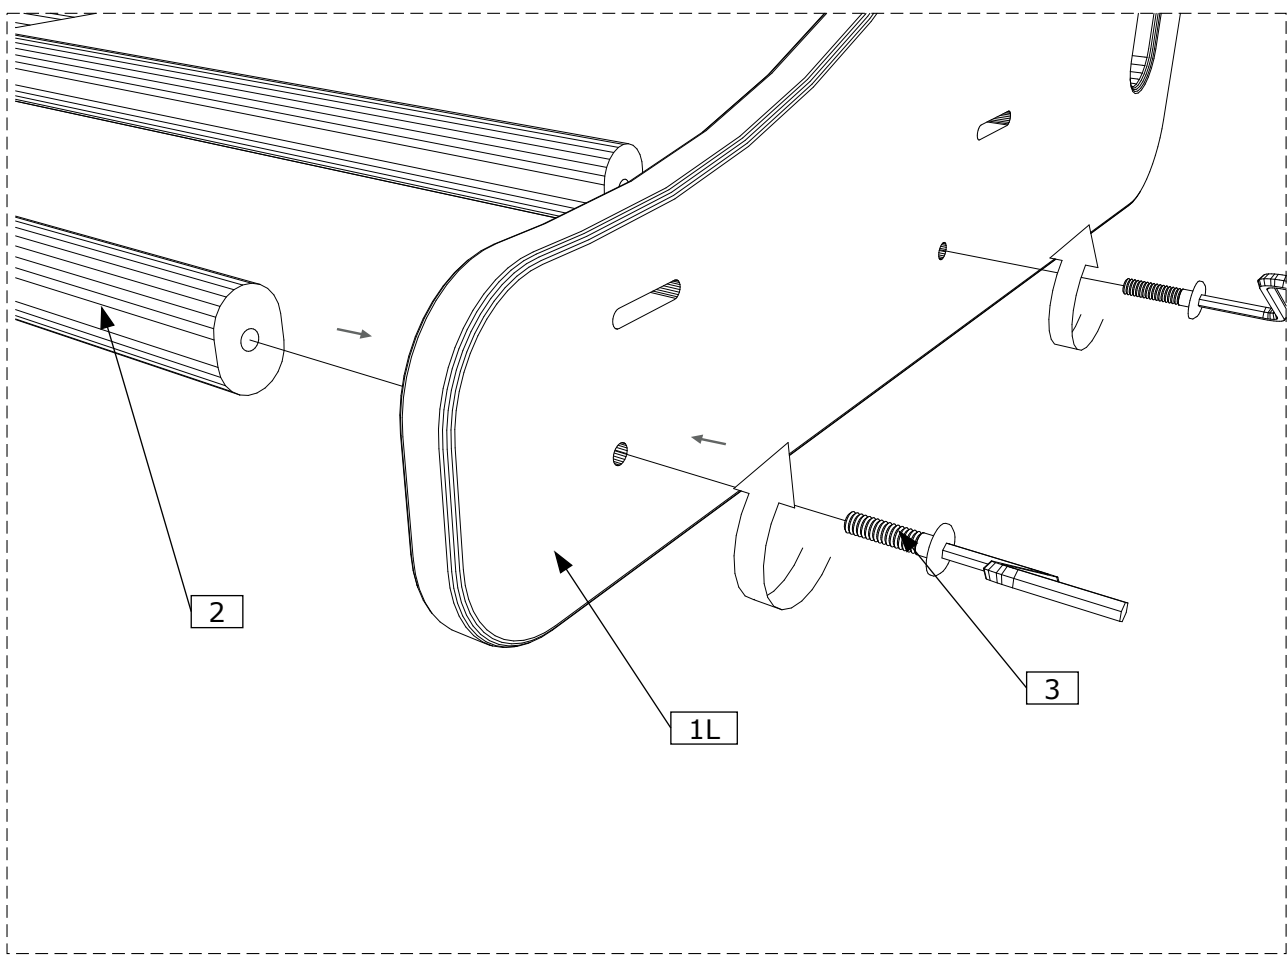

No	Item	Warehouse Operative	Quantity
1			2 (L+R)
2			4
3		M6 x 25	8
4			1

Screws:	
Package:	

1

2

3

BenchK PB204/076

201000001677

BenchK[®]
lift yourself