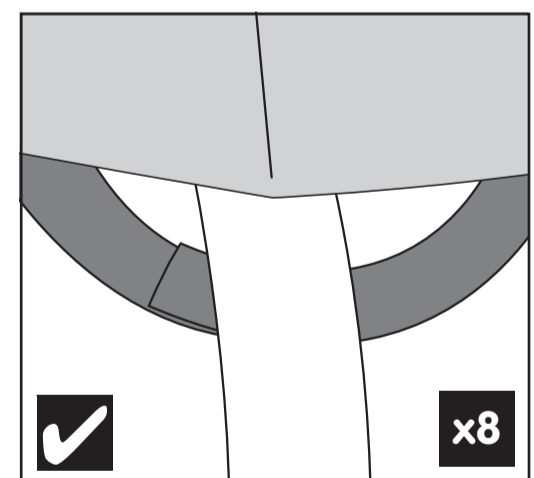

WARNING!

THIS IS NOT A TOY AND MUST BE ASSEMBLED BY AN ADULT.
 ONLY FOR DOMESTIC USE.
 FOR OUTDOOR USE.
 CHILDREN SHOULD NOT USE THE TRAMPOLINE WHEN THE
 COVER IS IN PLACE.

TP407/408 10ft/12ft Infinity Octagonal Trampoline Cover

INSTRUCTIONS FOR ASSEMBLY MAINTENANCE AND USE.

PLEASE RETAIN FOR FUTURE REFERENCE.

Contents - Please check

10ft FB7808 x 1
 12ft FB7809 x 1

1

2

Register your new TP product on line now at www.tptoys.com/productregistration