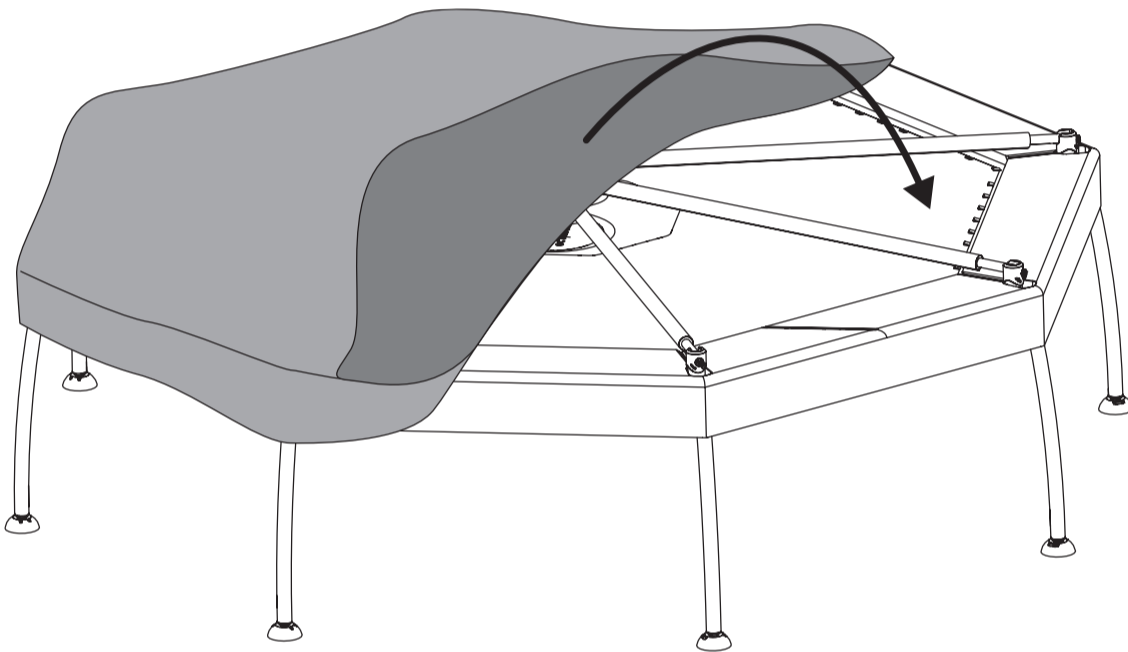

WARNING!

THIS IS NOT A TOY AND MUST BE ASSEMBLED BY AN ADULT.
 ONLY FOR DOMESTIC USE.
 FOR OUTDOOR USE.
 CHILDREN SHOULD NOT USE THE TRAMPOLINE WHEN THE
 COVER IS IN PLACE.

TP407/408 10ft/12ft Infinity Octagonal Trampoline Cover

INSTRUCTIONS FOR ASSEMBLY MAINTENANCE AND USE.

PLEASE RETAIN FOR FUTURE REFERENCE.

Contents - Please check

10ft FB7808 x 1
 12ft FB7809 x 1

1

2

Register your new TP product on line now at www.tptoys.com/productregistration