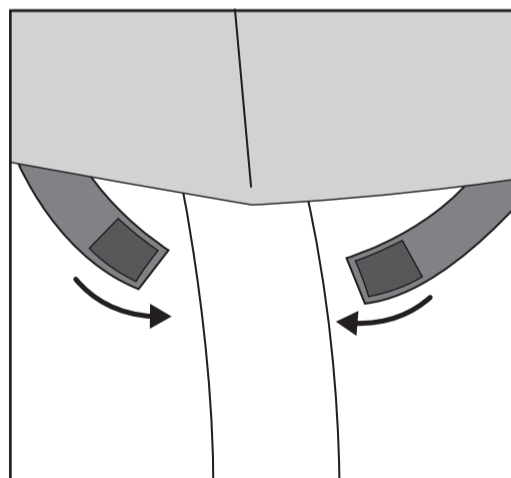

WARNING!

THIS IS NOT A TOY AND MUST BE ASSEMBLED BY AN ADULT.
 ONLY FOR DOMESTIC USE.
 FOR OUTDOOR USE.
 CHILDREN SHOULD NOT USE THE TRAMPOLINE WHEN THE
 COVER IS IN PLACE.

TP407/408 10ft/12ft Infinity Octagonal Trampoline Cover

INSTRUCTIONS FOR ASSEMBLY MAINTENANCE AND USE.

PLEASE RETAIN FOR FUTURE REFERENCE.

Contents - Please check

10ft FB7808 x 1
 12ft FB7809 x 1

1

2

Register your new TP product on line now at www.tptoys.com/productregistration