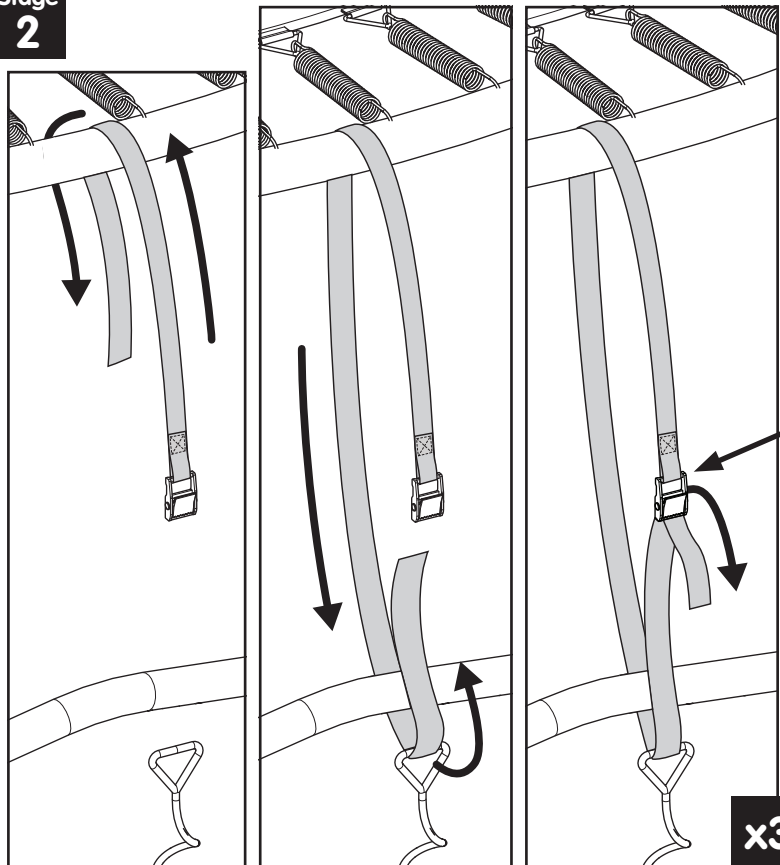

x3

Stage 2

x3