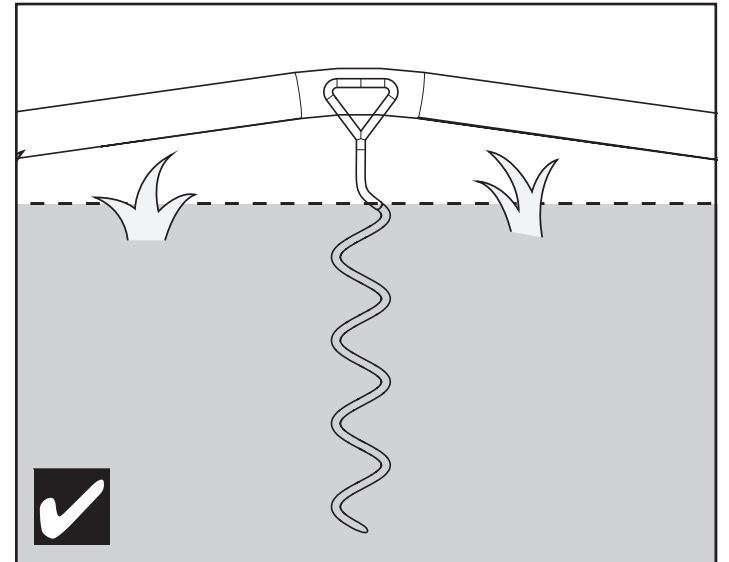

### Contents - Please check

PR9663 x 3

FB3038 x 1

FB3037 x 2

Stage 1

#### IMPORTANT ASSEMBLY TIP

The ground should be soft. It may be necessary to pre-soften the area with water. A tool such as a large screw driver placed through the stake "eye" to form a "T" handle might be necessary to assist in turning the stake. Gloves should be worn during the installation process.