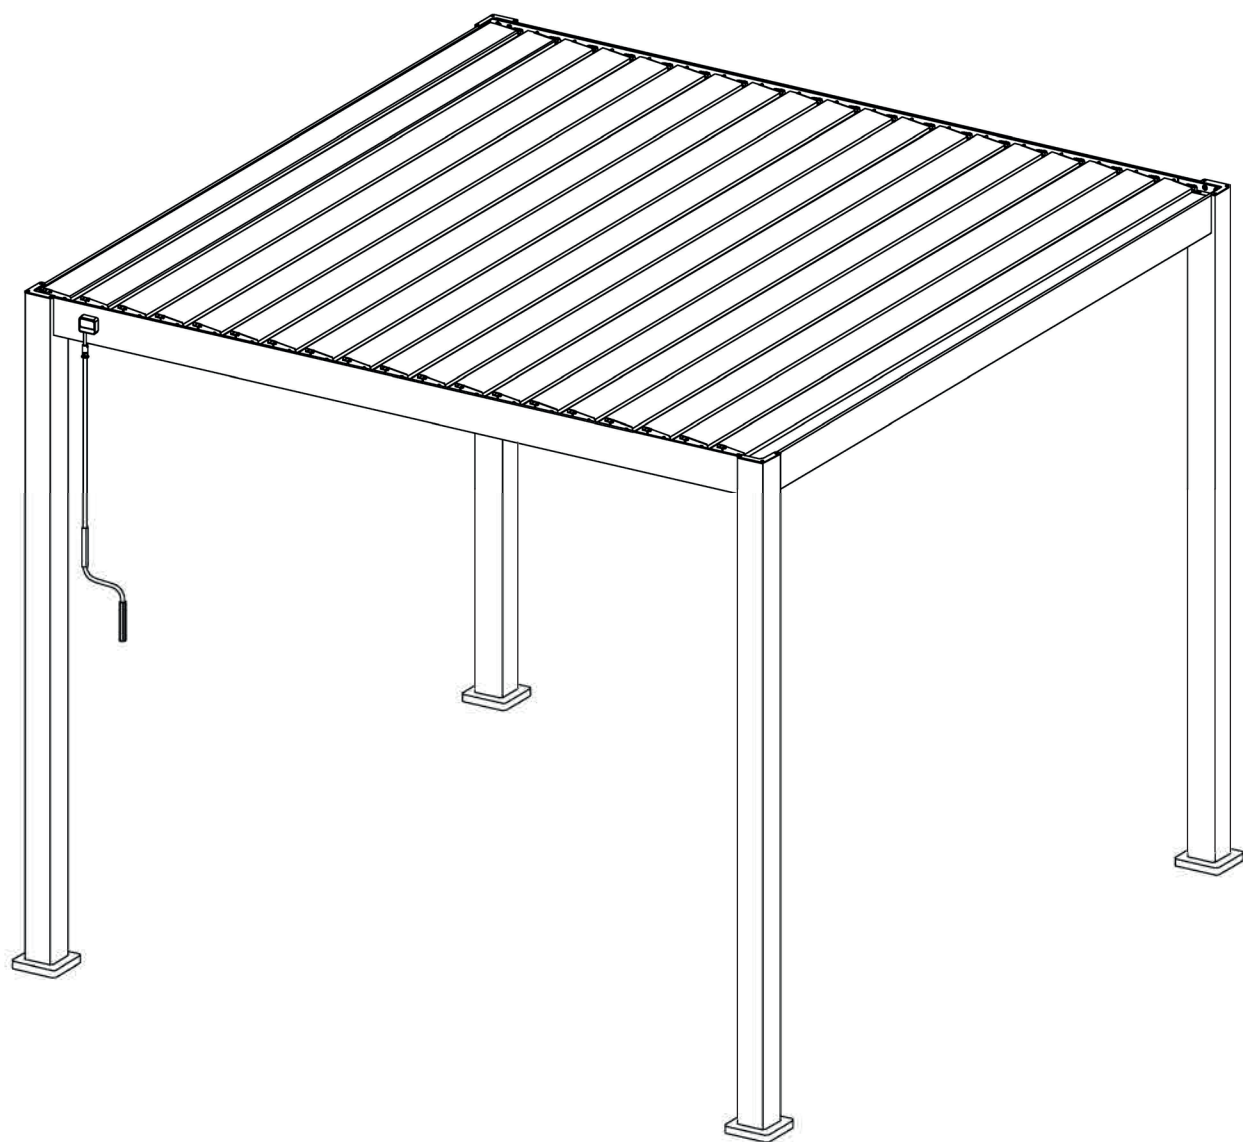

Art.Nr.
No d'art. 0722.106 | 112
Nr. art.

Alu-Pavillon 3m x 3m

	REF	QTY	REF	QTY	REF	QTY
Carton 1/4	Ⓐ	4PCS	Ⓘ	4PCS	Ⓙ	4PCS
	Ⓚ	39PCS	Ⓛ	1PC	Ⓜ	40PCS
	Ⓝ	4PCS	Ⓞ	24PCS	Ⓟ	80PCS
	Ⓠ	80PCS	Ⓡ	12PCS	Ⓢ	23PCS
					Ⓥ	1PC
	Ⓦ	16PCS	Ⓧ	1PC	Ⓨ	2PCS
Carton 2/4	Ⓑ1	1PC	Ⓑ2	1PC	Ⓒ	2PCS
	Ⓖ	1PC	Ⓗ	1PC		
Carton 3/4	Ⓓ	10PCS				
Carton 4/4	Ⓓ	9PCS				

REF	PICTURE	QTY
A		4PCS
B1		1PC
B2		1PC
C		2PCS
D		19PCS
G		1PC
H		1PC

REF	PICTURE	QTY
I		4PCS
J		4PCS
K		39PCS
L		1PC
M		40PCS
N		4PCS
O		24PCS
P	 M5x12mm	80PCS
Q	 4.2x25mm	80PCS

REF	PICTURE	QTY
R	 5.5x19mm	12PCS
S		23PCS
V		1PC
W		16PCS
X		1PC
Y		2PCS