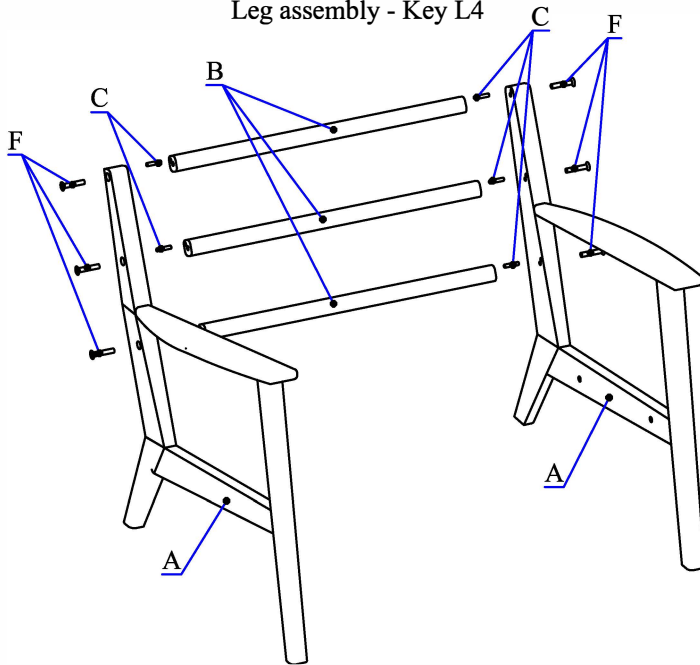

TDL 100 -Faust

Example

Legs and fittings

932000597 oiled oak - 1 set

Leg assembly - Key L4

Seat assembly - Key L5