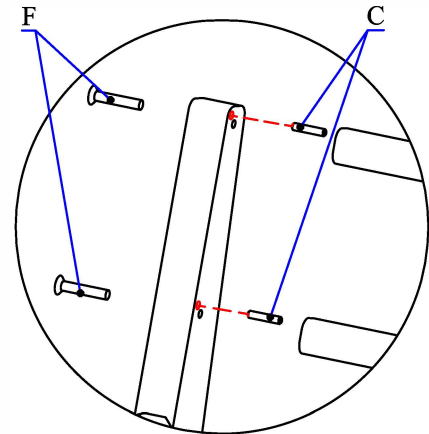

TDL 100 -Faust

Example

Legs and fittings

932000597 oiled oak - 1 set

Leg assembly - Key L4

Seat assembly - Key L5