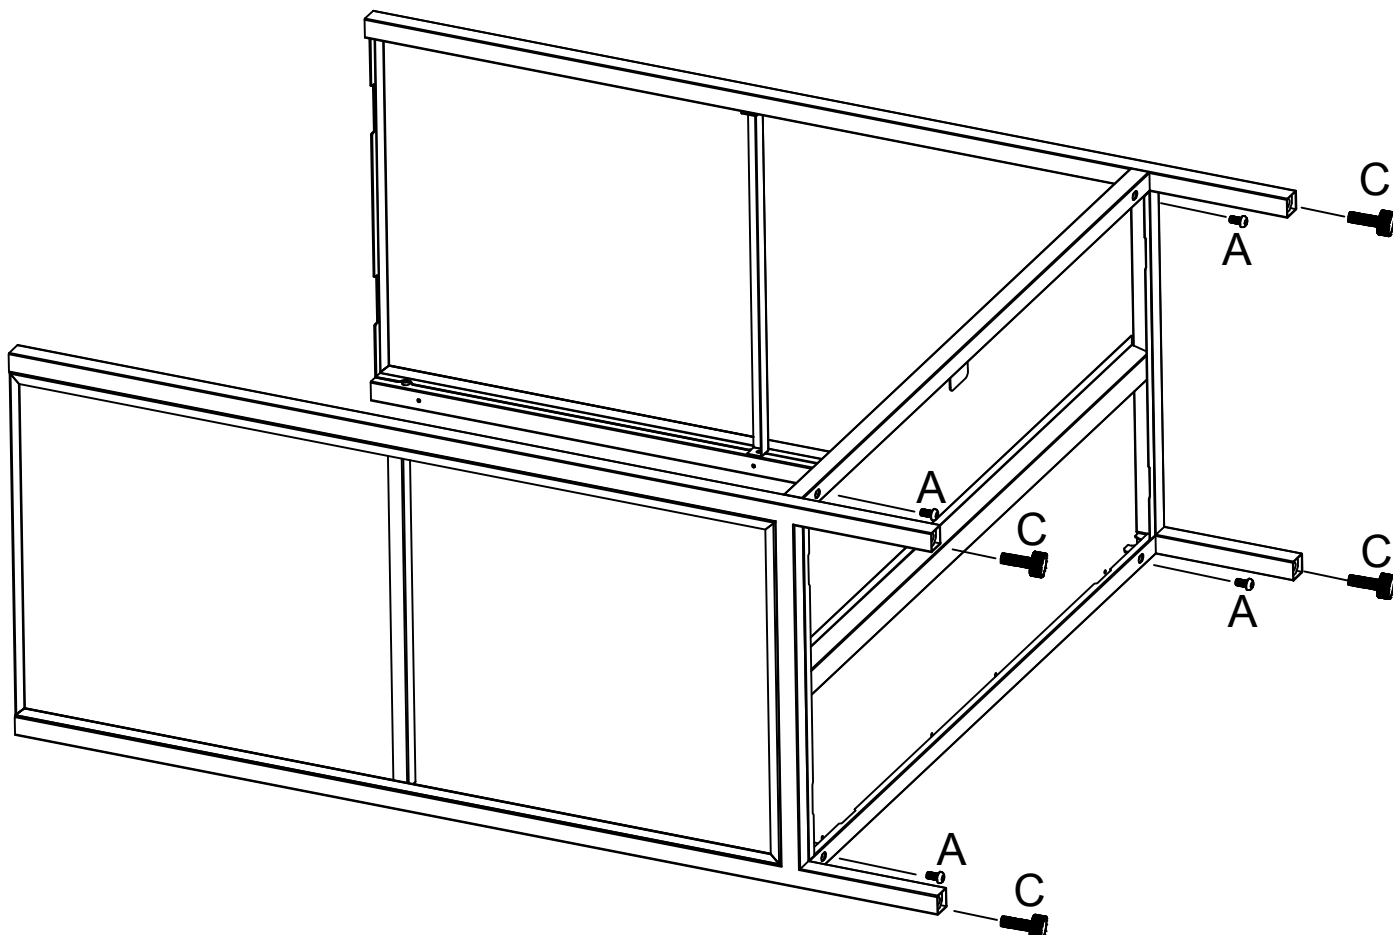

2

AX 4 M6 X 12 mm	BX 1 4mm	CX 4 M8/Ø20mm