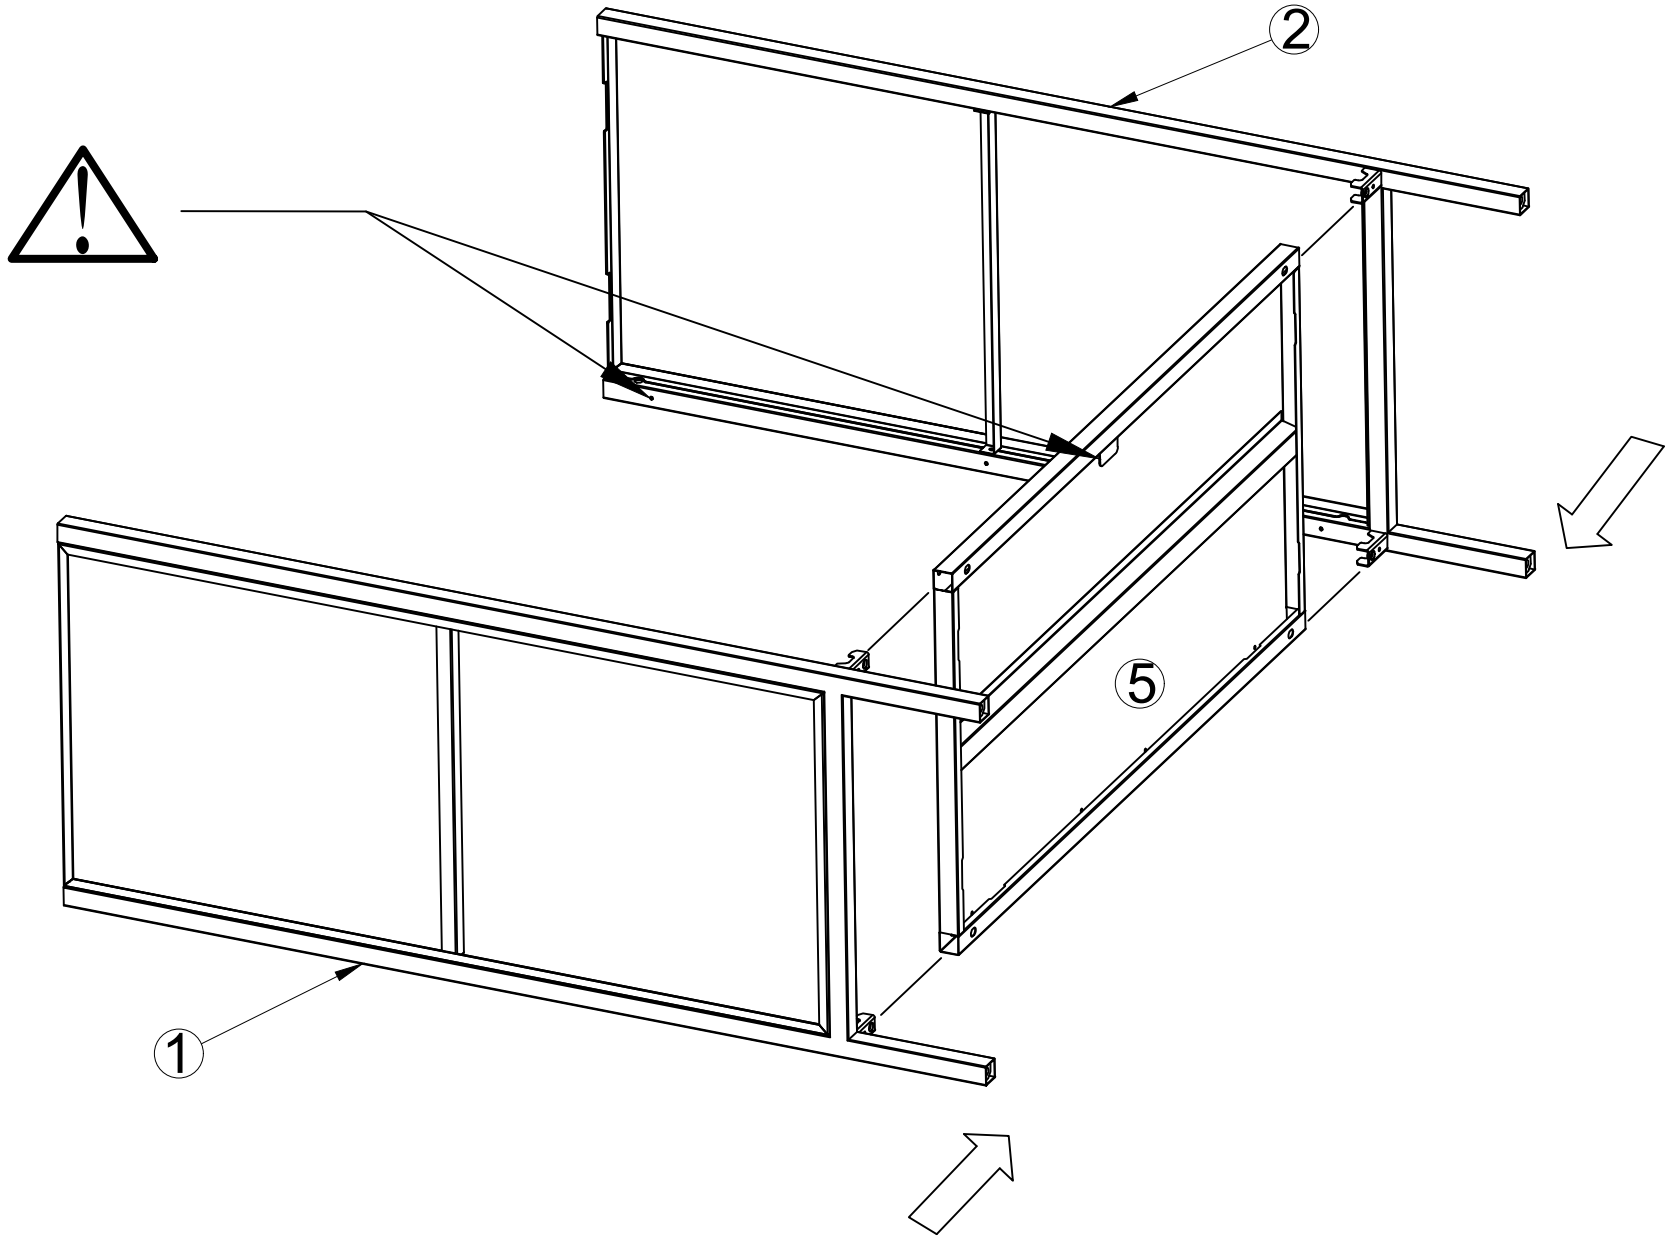

1

2

AX 4 M6 X 12 mm	BX 1 4mm	CX 4 M8/Ø20mm