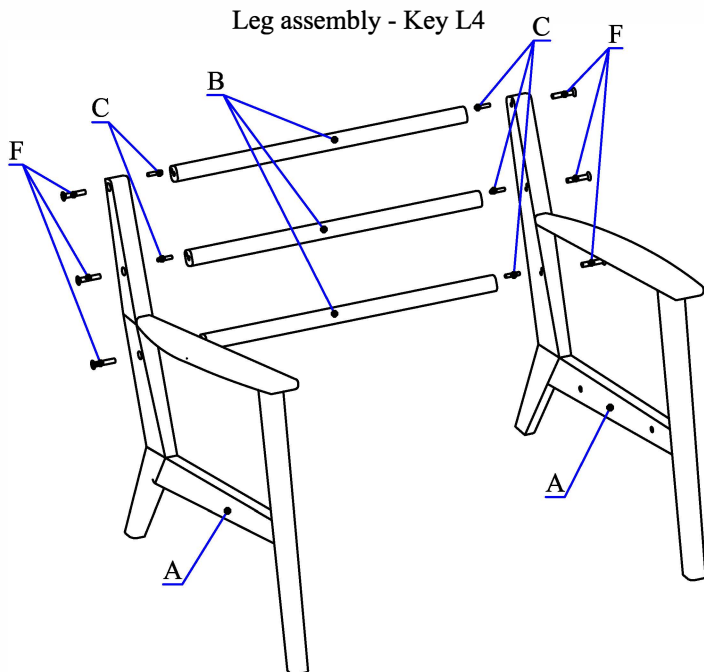

## Legs and fittings

932000597 oiled oak - 1 set

Leg right / left

Back oiled oak bars - 3 pcs.

Dowel  $\varnothing 6 \times 30\text{mm}$  6 pcs.

Hole cover 6 pcs.

Leg pad 4 pcs.

Screw DIN7991 M6x40mm 932000607 - 6 pcs.

Screw DIN7991 M8x60mm 932000197 - 4 pcs.

Washer DIN 9021 M8 932000157 4 pcs.

Key L4 - 1 pcs. 932000200

Key L5 - 1 pcs. 932000329

### Leg assembly - Key L4

Seat assembly - Key L5