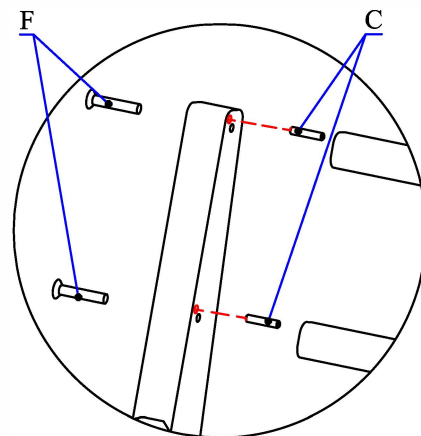

## Legs and fittings

932000597 oiled oak - 1 set

Leg right / left

Back oiled oak bars - 3 pcs.

Dowel  $\varnothing 6 \times 30\text{mm}$  6 pcs.

Hole cover 6 pcs.

Leg pad 4 pcs.

Screw DIN7991 M6x40mm 932000607 - 6 pcs.

Screw DIN7991 M8x60mm 932000197 - 4 pcs.

Washer DIN 9021 M8 932000157 4 pcs.

Key L4 - 1 pcs. 932000200

Key L5 - 1 pcs. 932000329

### Leg assembly - Key L4

Seat assembly - Key L5