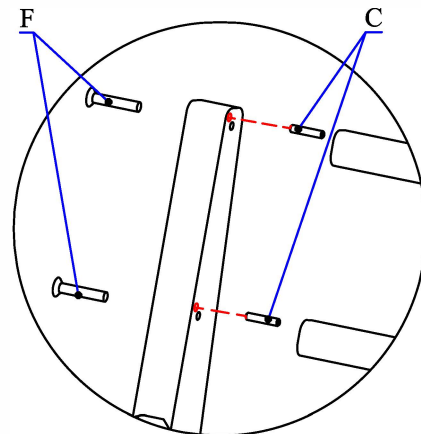

TDL 100 -Faust

Example

Legs and fittings

932000597 oiled oak - 1 set

Leg right / left

Back oiled oak bars - 3 pcs.

Dowel $\varnothing 6 \times 30\text{mm}$ 6 pcs.

Hole cover 6 pcs.

Leg pad 4 pcs.

Screw DIN7991 M6x40mm 932000607 - 6 pcs.

Screw DIN7991 M8x60mm 932000197 - 4 pcs.

Washer DIN 9021 M8 932000157 4 pcs.

Key L4 - 1 pcs. 932000200

Key L5 - 1 pcs. 932000329

Leg assembly - Key L4

Seat assembly - Key L5