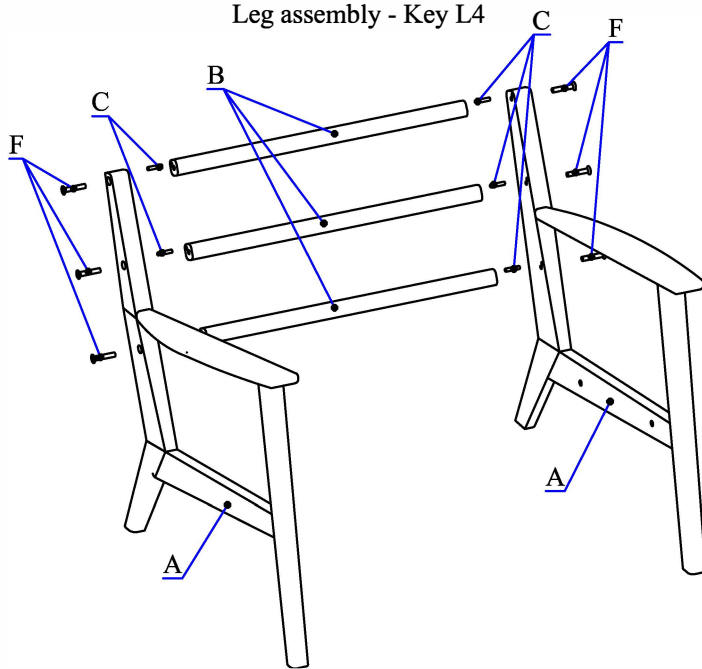

TDL 100 -Faust

Example

Legs and fittings

932000597 oiled oak - 1 set

Leg right / left

Back oiled oak bars - 3 pcs.

Dowel $\varnothing 6 \times 30\text{mm}$ 6 pcs.

Hole cover 6 pcs.

Leg pad 4 pcs.

Screw DIN7991 M6x40mm 932000607 - 6 pcs.

Screw DIN7991 M8x60mm 932000197 - 4 pcs.

Washer DIN 9021 M8 932000157 4 pcs.

Key L4 - 1 pcs. 932000200

Key L5 - 1 pcs. 932000329

Leg assembly - Key L4

Seat assembly - Key L5