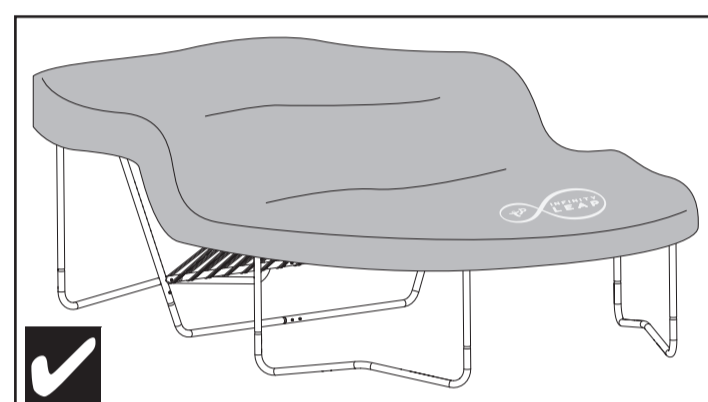

WARNING!

TOY MUST BE ASSEMBLED BY AN ADULT BEFORE USE.
ONLY FOR DOMESTIC USE. FOR OUTDOOR USE.
ADULT SUPERVISION IS REQUIRED.
CHILDREN MUST NOT USE THE EQUIPMENT UNTIL PROPERLY INSTALLED.
REMOVE ALL PACKAGING BEFORE GIVING TO YOUR CHILDREN. RETAIN
PACKAGING FOR FUTURE REFERENCE.
THIS PRODUCT IS INTENDED FOR USE BY CHILDREN AGED 6 YEARS +.

TP498 Infinity Leap Trampoline Cover

INSTRUCTIONS FOR ASSEMBLY MAINTENANCE AND USE.

PLEASE RETAIN FOR FUTURE REFERENCE.

Contents - Please check

FB7806 x 1

Stage
1