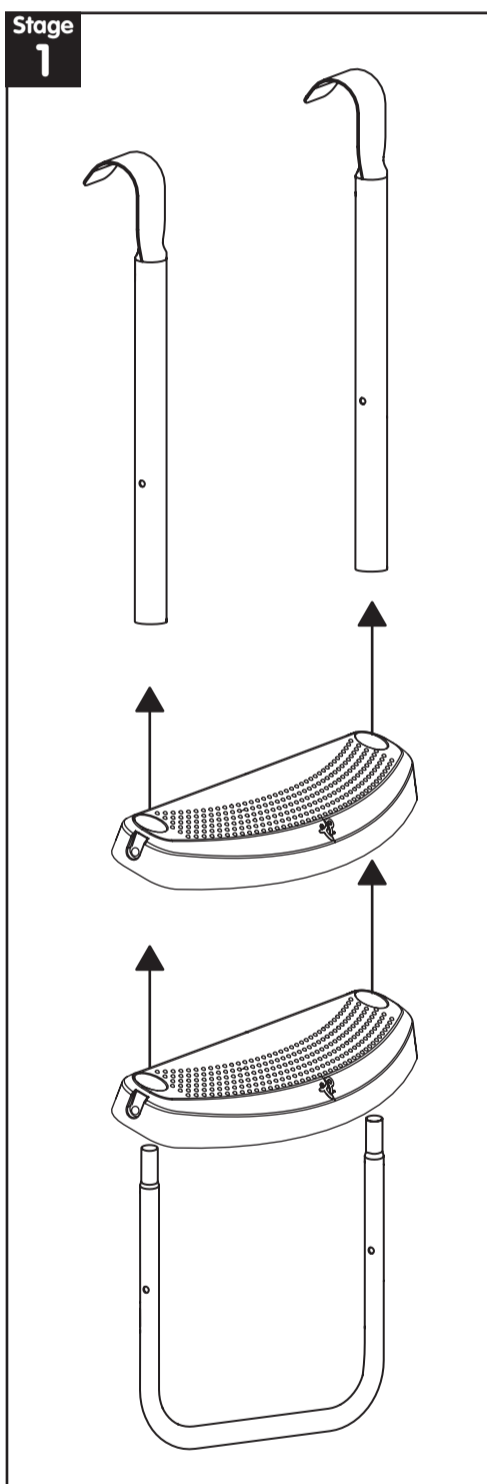

Register your new TP product on line now at
www.tptoys.com/productregistration

Thank you for purchasing this TP product. To find out all about your product guarantee and register your purchase, please visit www.tptoys.com/productregistration

We want to give you the very best service. By registering your purchase now, we will be able to deal with any guarantee issues very quickly and efficiently in the future. Thank you.

Your TP Guarantee Number/Product Batch No is

TP

Robovision Ltd t/a TP Toys Unit 11, Enterprise Way, Flitwick, Bedfordshire, MK45 5BX England
Made in China

For assembly advice, please email directsales@tptoys.com or call 01525 722769 (office hours).

www.tptoys.com

Instruction Part No: IN0497-B 12.07.19