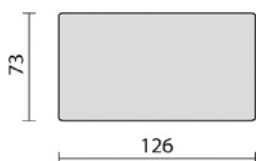

Stoff 940	126 × 73 × 40 cm	499.-
Anilinleder OASIS	126 × 73 × 40 cm	799.-